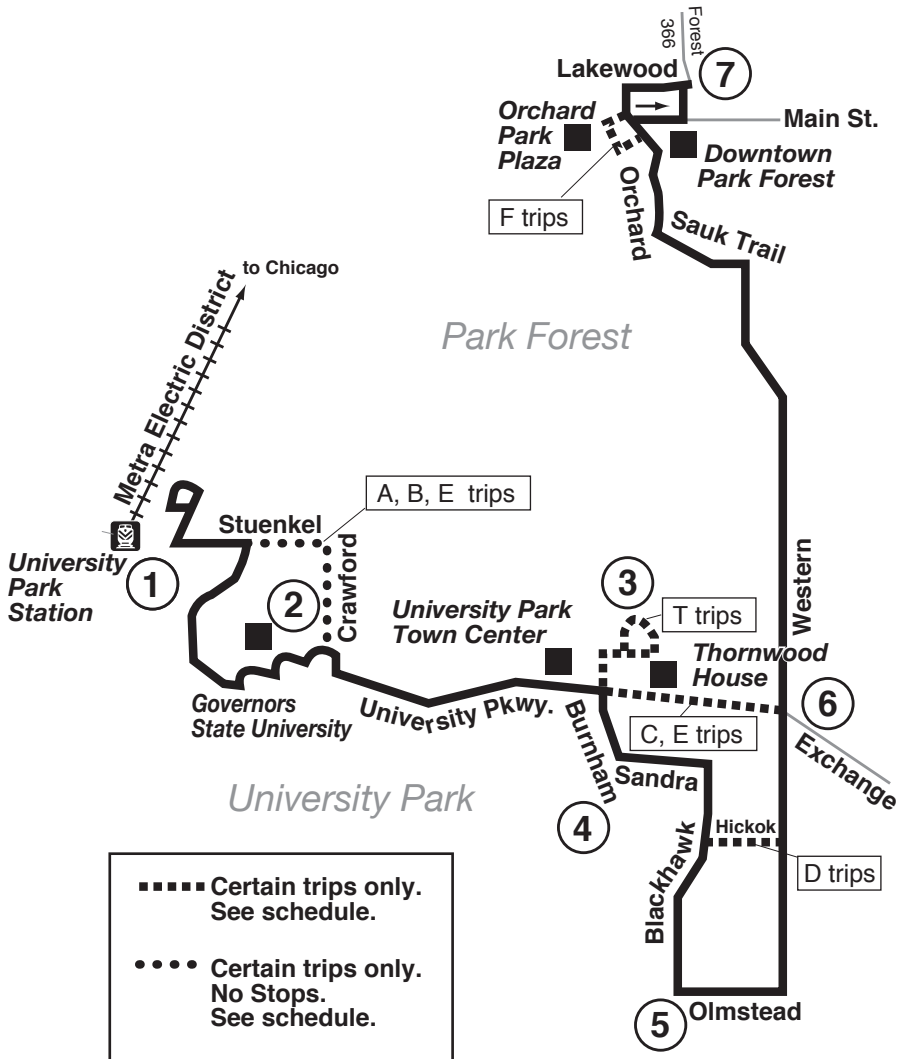

# Route 367

Effective Date  
November 6, 2017

PaceBus.com