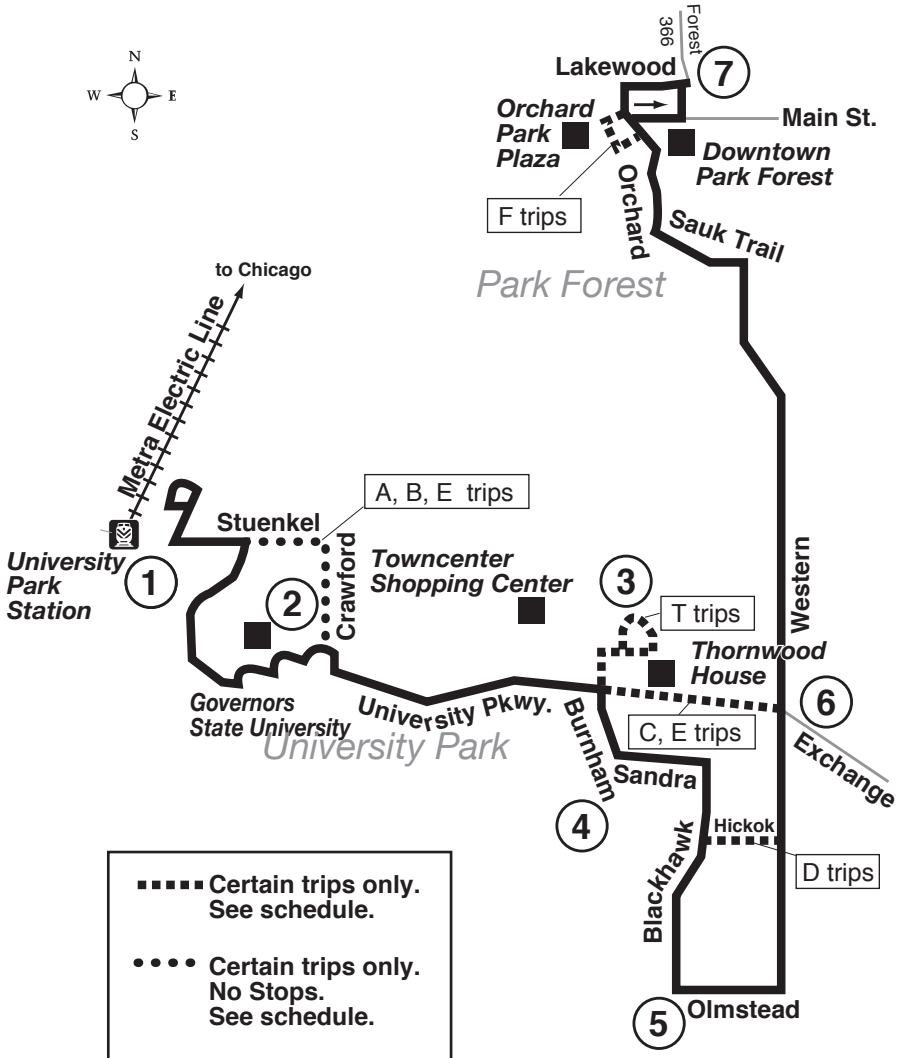

Route 367

Effective Date
March 9, 2015

PaceBus.com