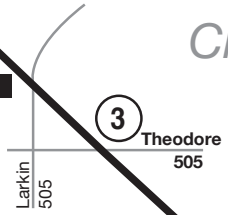

Route 507

Effective Date
November 21, 2016

Transfer at bus stops along Route 507 west of Larkin to/from the Pace West Joliet Call-n-Ride. Call 815-210-6960 for details about Call-n-Ride zone boundaries, service hours and to schedule a ride.

PaceBus.com

● Transfer Point

Transfer at Washington/Scott to/from Routes 504, 511, 512 and 834.

Transfer at Chicago/Jefferson to/from Routes 501, 505, 508 and 509.

Transfer at Scott/Jefferson to/from Route 832.