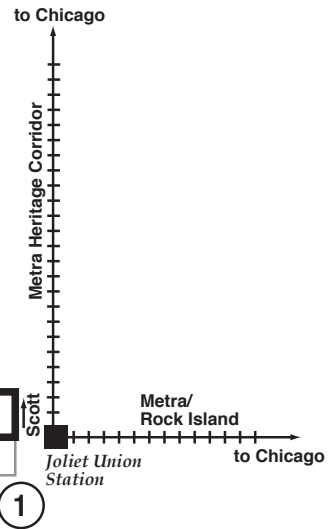

# Route 507

Effective Date  
November 24, 2008

4  
Westfield  
Louis Joliet  
Shopping Center  
(Entrance 1)

Plainfield

Hillcrest Shopping Center  
Larkin 505  
3 Theodore 505

Ingalls  
2 Black  
Raynor

University of St. Francis  
Center  
Cass  
Jefferson  
Washington

- Transfer Point
- Transfer at Washington/Scott to Pace routes 504, 511, 832 and 834.
- Transfer at Chicago/Jefferson to Pace routes: 501, 505, 508 and 509.

www.pacebus.com