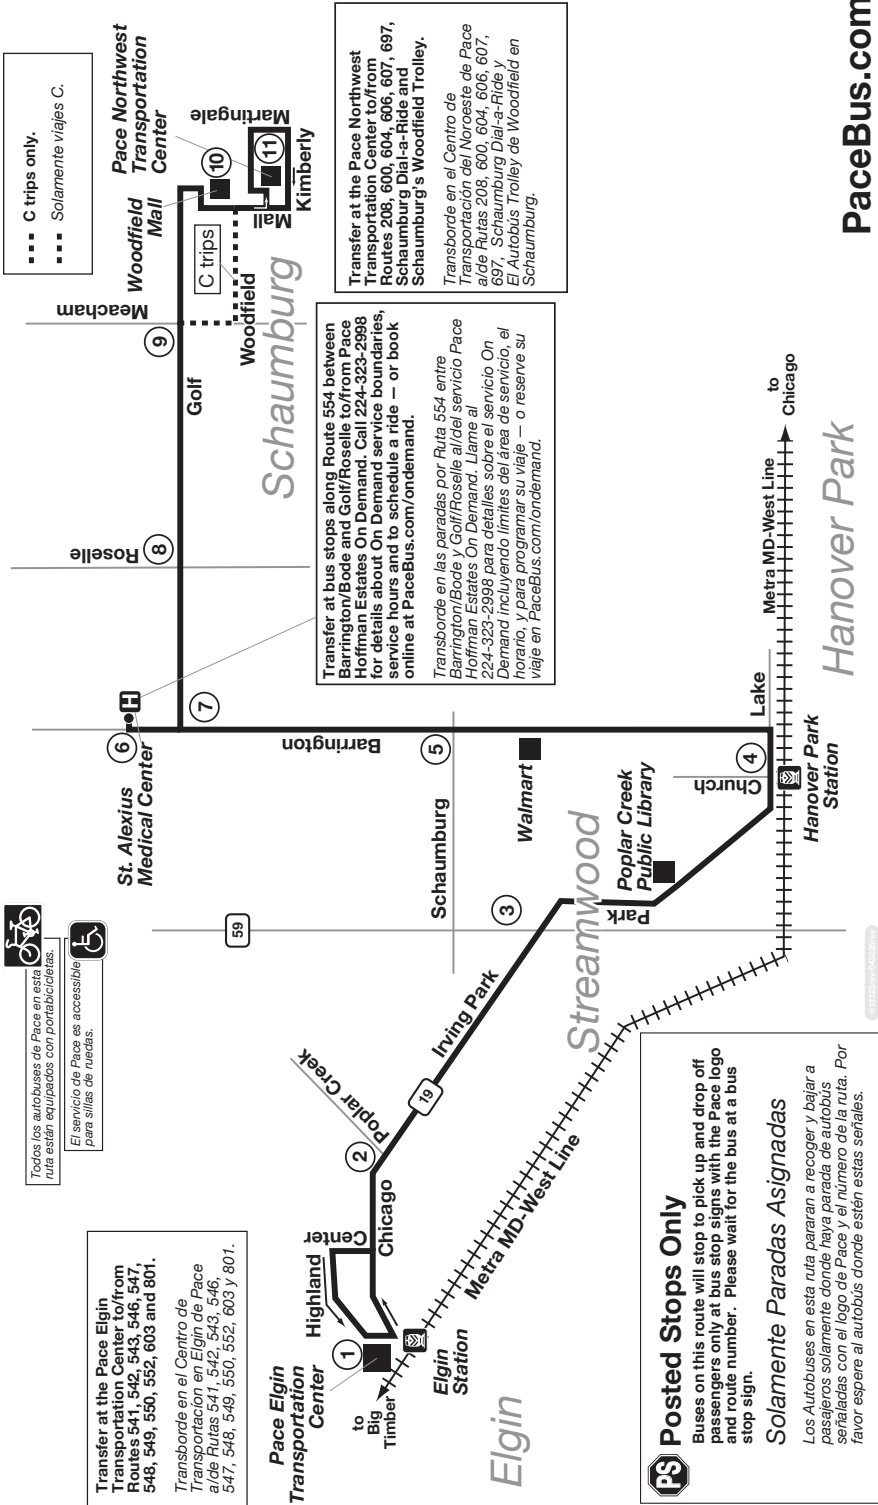

Route 554

Effective Date
June 1, 2026

Hoffman Estates

Transfer at the Pace Elgin Transportation Center to/from Routes 541, 542, 543, 546, 547, 548, 549, 550, 552, 603 and 801.
Transbordé en el Centro de Transportación en Elgin de Pace a/bde Rutas 541, 542, 543, 546, 547, 548, 549, 550, 552, 603 y 801.

Transfer at the Pace Northwest Transportation Center to/from Routes 208, 600, 604, 606, 607, 697, Schaumburg Dial-a-Ride and Schaumburg's Woodfield Trolley.
Transbordé en el Centro de Transportación del Noroeste de Pace a/bde Rutas 208, 600, 604, 606, 607, 697, Schaumburg Dial-a-Ride y El Autobus Trolley de Woodfield en Schaumburg.

554 Elgin-Woodfield

All Pace service is wheelchair accessible.

All Pace buses on this route are equipped with bike racks.

Posted Stops Only
Solamente Paradas Asignadas

Major Destinations

Destinos mayores

- Pace Elgin Transportation Center
- Poplar Creek Public Library
- Metra MD-West Line Hanover Park Station
- Walmart
- St. Alexius Medical Center
- Woodfield Mall
- Pace Northwest Transportation Center

C - Trip does not enter Woodfield Mall. Bus stops along Woodfield Rd. and Meacham Rd.

No Sunday or holiday service.

PS - Solamente Paradas Asignadas. Los autobuses pararán Solamente en Paradas Asignadas por toda esta ruta.