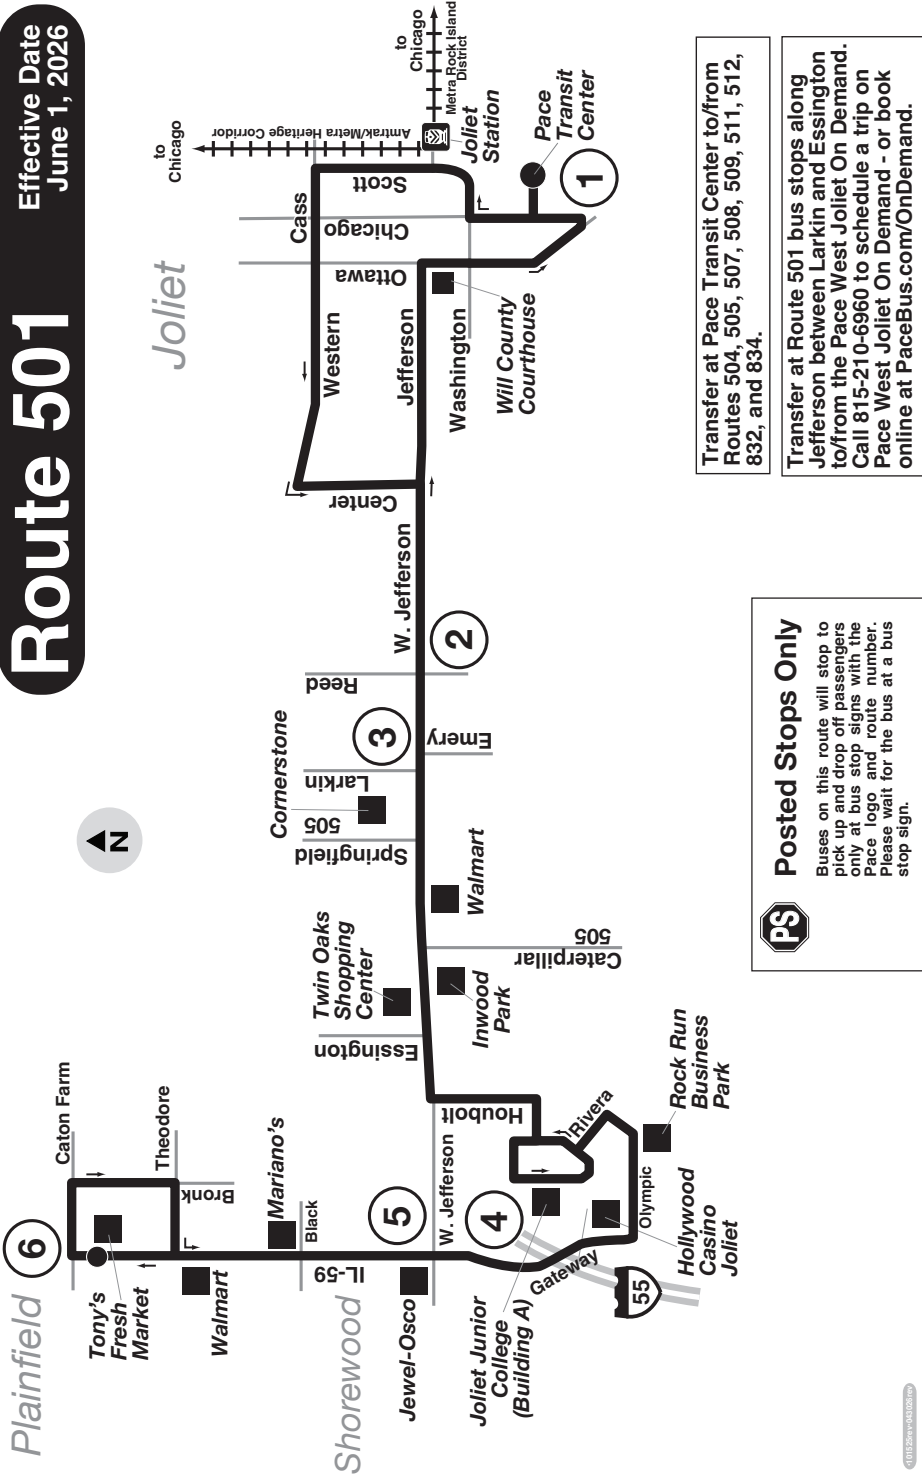

Plainfield

Route 501

Effective Date
June 1, 2026

Joliet

Posted Stops Only

Buses on this route will stop to pick up and drop off passengers only at bus stop signs with the Pace logo and route number. Please wait for the bus at a bus stop sign.

SATURDAY EASTBOUND

ROUTE 59/ CATON FARM	ROUTE 59/ JEFFERSON	JOLIET JUNIOR COLLEGE		JEFFERSON/ LARKIN (AT EMERY)	JEFFERSON/ REED	PACE TRANSIT CENTER
		ARRIVE	DEPART			
6:07AM	6:18AM	6:32AM	6:32AM	6:46AM	6:49AM	6:56AM
7:07	7:18	7:32	7:32	7:46	7:49	7:56
8:02	8:13	8:27	8:32	8:46	8:49	8:56
9:04	9:15	9:29	9:34	9:48	9:51	9:58
10:03	10:14	10:28	10:33	10:47	10:50	10:58
11:05	11:16	11:30	11:35	11:49	11:52	12:00PM
12:04PM	12:15PM	12:29PM	12:34PM	12:48PM	12:51PM	12:59
1:05	1:16	1:30	1:35	1:49	1:52	2:00
2:04	2:15	2:29	2:34	2:48	2:51	2:59
3:01	3:12	3:26	3:31	3:45	3:48	3:56
4:03	4:14	4:28	4:33	4:47	4:49	4:57
5:02	5:13	5:27	5:32	5:46	5:49	5:57
6:02	6:13	6:27	6:32	6:46	6:49	6:57
7:01	7:12	7:26	7:31	7:45	7:47	7:55
8:01	8:12	8:26	8:31	8:45	8:47	8:55
9:00	9:11	9:25	9:30	9:44	9:46	9:54

SATURDAY WESTBOUND

PACE TRANSIT CENTER	JEFFERSON/ REED	JEFFERSON/ LARKIN	JOLIET JUNIOR COLLEGE		ROUTE 59/ JEFFERSON	ROUTE 59/ CATON FARM
			ARRIVE	DEPART		
7:10AM	7:19AM	7:24AM	7:36AM	7:41AM	7:54AM	8:02AM
8:10	8:19	8:24	8:38	8:43	8:56	9:04
9:10	9:19	9:24	9:37	9:42	9:55	10:03
10:10	10:20	10:25	10:39	10:44	10:57	11:05
11:10	11:19	11:24	11:38	11:43	11:56	12:04PM
12:10PM	12:19PM	12:25PM	12:39PM	12:44PM	12:57PM	1:05
1:10	1:20	1:25	1:38	1:43	1:56	2:04
2:10	2:18	2:22	2:35	2:40	2:53	3:01
3:10	3:19	3:23	3:37	3:42	3:55	4:03
4:10	4:19	4:22	4:36	4:41	4:54	5:02
5:10	5:19	5:23	5:36	5:41	5:54	6:02
6:10	6:19	6:23	6:35	6:40	6:53	7:01
7:10	7:18	7:22	7:35	7:40	7:53	8:01
8:10	8:18	8:22	8:34	8:39	8:52	9:00
9:10	9:18	9:22	9:34	9:39	9:47	9:55
10:05	10:13	10:17	10:29	10:29	10:42	10:50