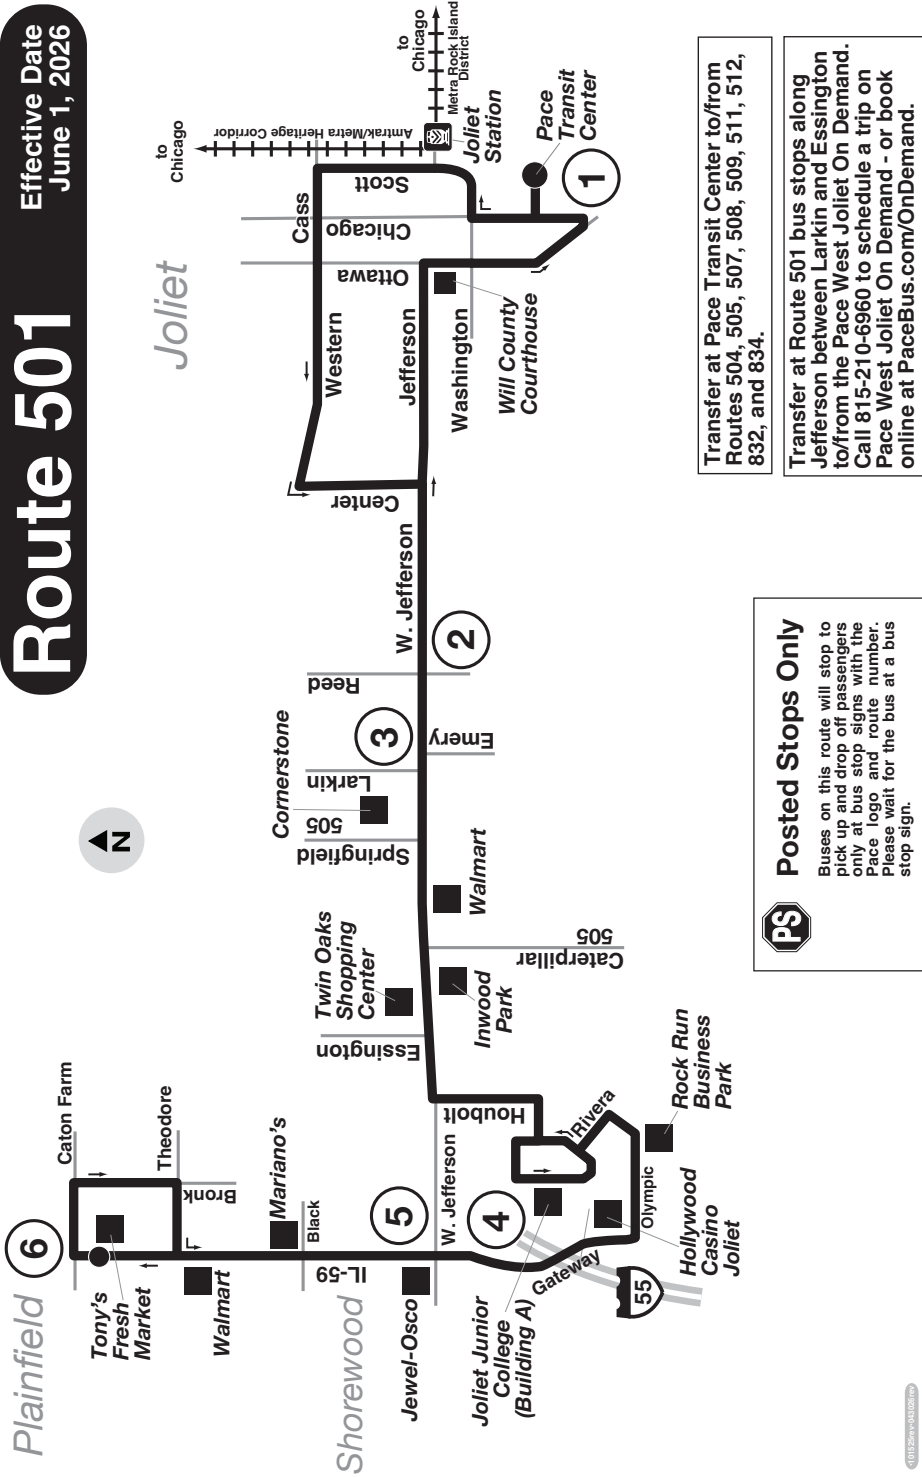

Plainfield

Route 501

Effective Date
June 1, 2026

Joliet

Posted Stops Only

Buses on this route will stop to pick up and drop off passengers only at bus stop signs with the Pace logo and route number. Please wait for the bus at a bus stop sign.

SATURDAY EASTBOUND

ROUTE 59/ CATON FARM	ROUTE 59/ JEFFERSON	JOLIET JUNIOR COLLEGE		JEFFERSON/ LARKIN (AT EMERY)	JEFFERSON/ REED	PACE TRANSIT CENTER
		ARRIVE	DEPART			
6:07AM	6:18AM	6:32AM	6:32AM	6:46AM	6:49AM	6:56AM
7:07	7:18	7:32	7:32	7:46	7:49	7:56
8:02	8:13	8:27	8:32	8:46	8:49	8:56
9:04	9:15	9:29	9:34	9:48	9:51	9:58
10:03	10:14	10:28	10:33	10:47	10:50	10:58
11:05	11:16	11:30	11:35	11:49	11:52	12:00PM
12:04PM	12:15PM	12:29PM	12:34PM	12:48PM	12:51PM	12:59
1:05	1:16	1:30	1:35	1:49	1:52	2:00
2:04	2:15	2:29	2:34	2:48	2:51	2:59
3:01	3:12	3:26	3:31	3:45	3:48	3:56
4:03	4:14	4:28	4:33	4:47	4:49	4:57
5:02	5:13	5:27	5:32	5:46	5:49	5:57
6:02	6:13	6:27	6:32	6:46	6:49	6:57
7:01	7:12	7:26	7:31	7:45	7:47	7:55
8:01	8:12	8:26	8:31	8:45	8:47	8:55
9:00	9:11	9:25	9:30	9:44	9:46	9:54