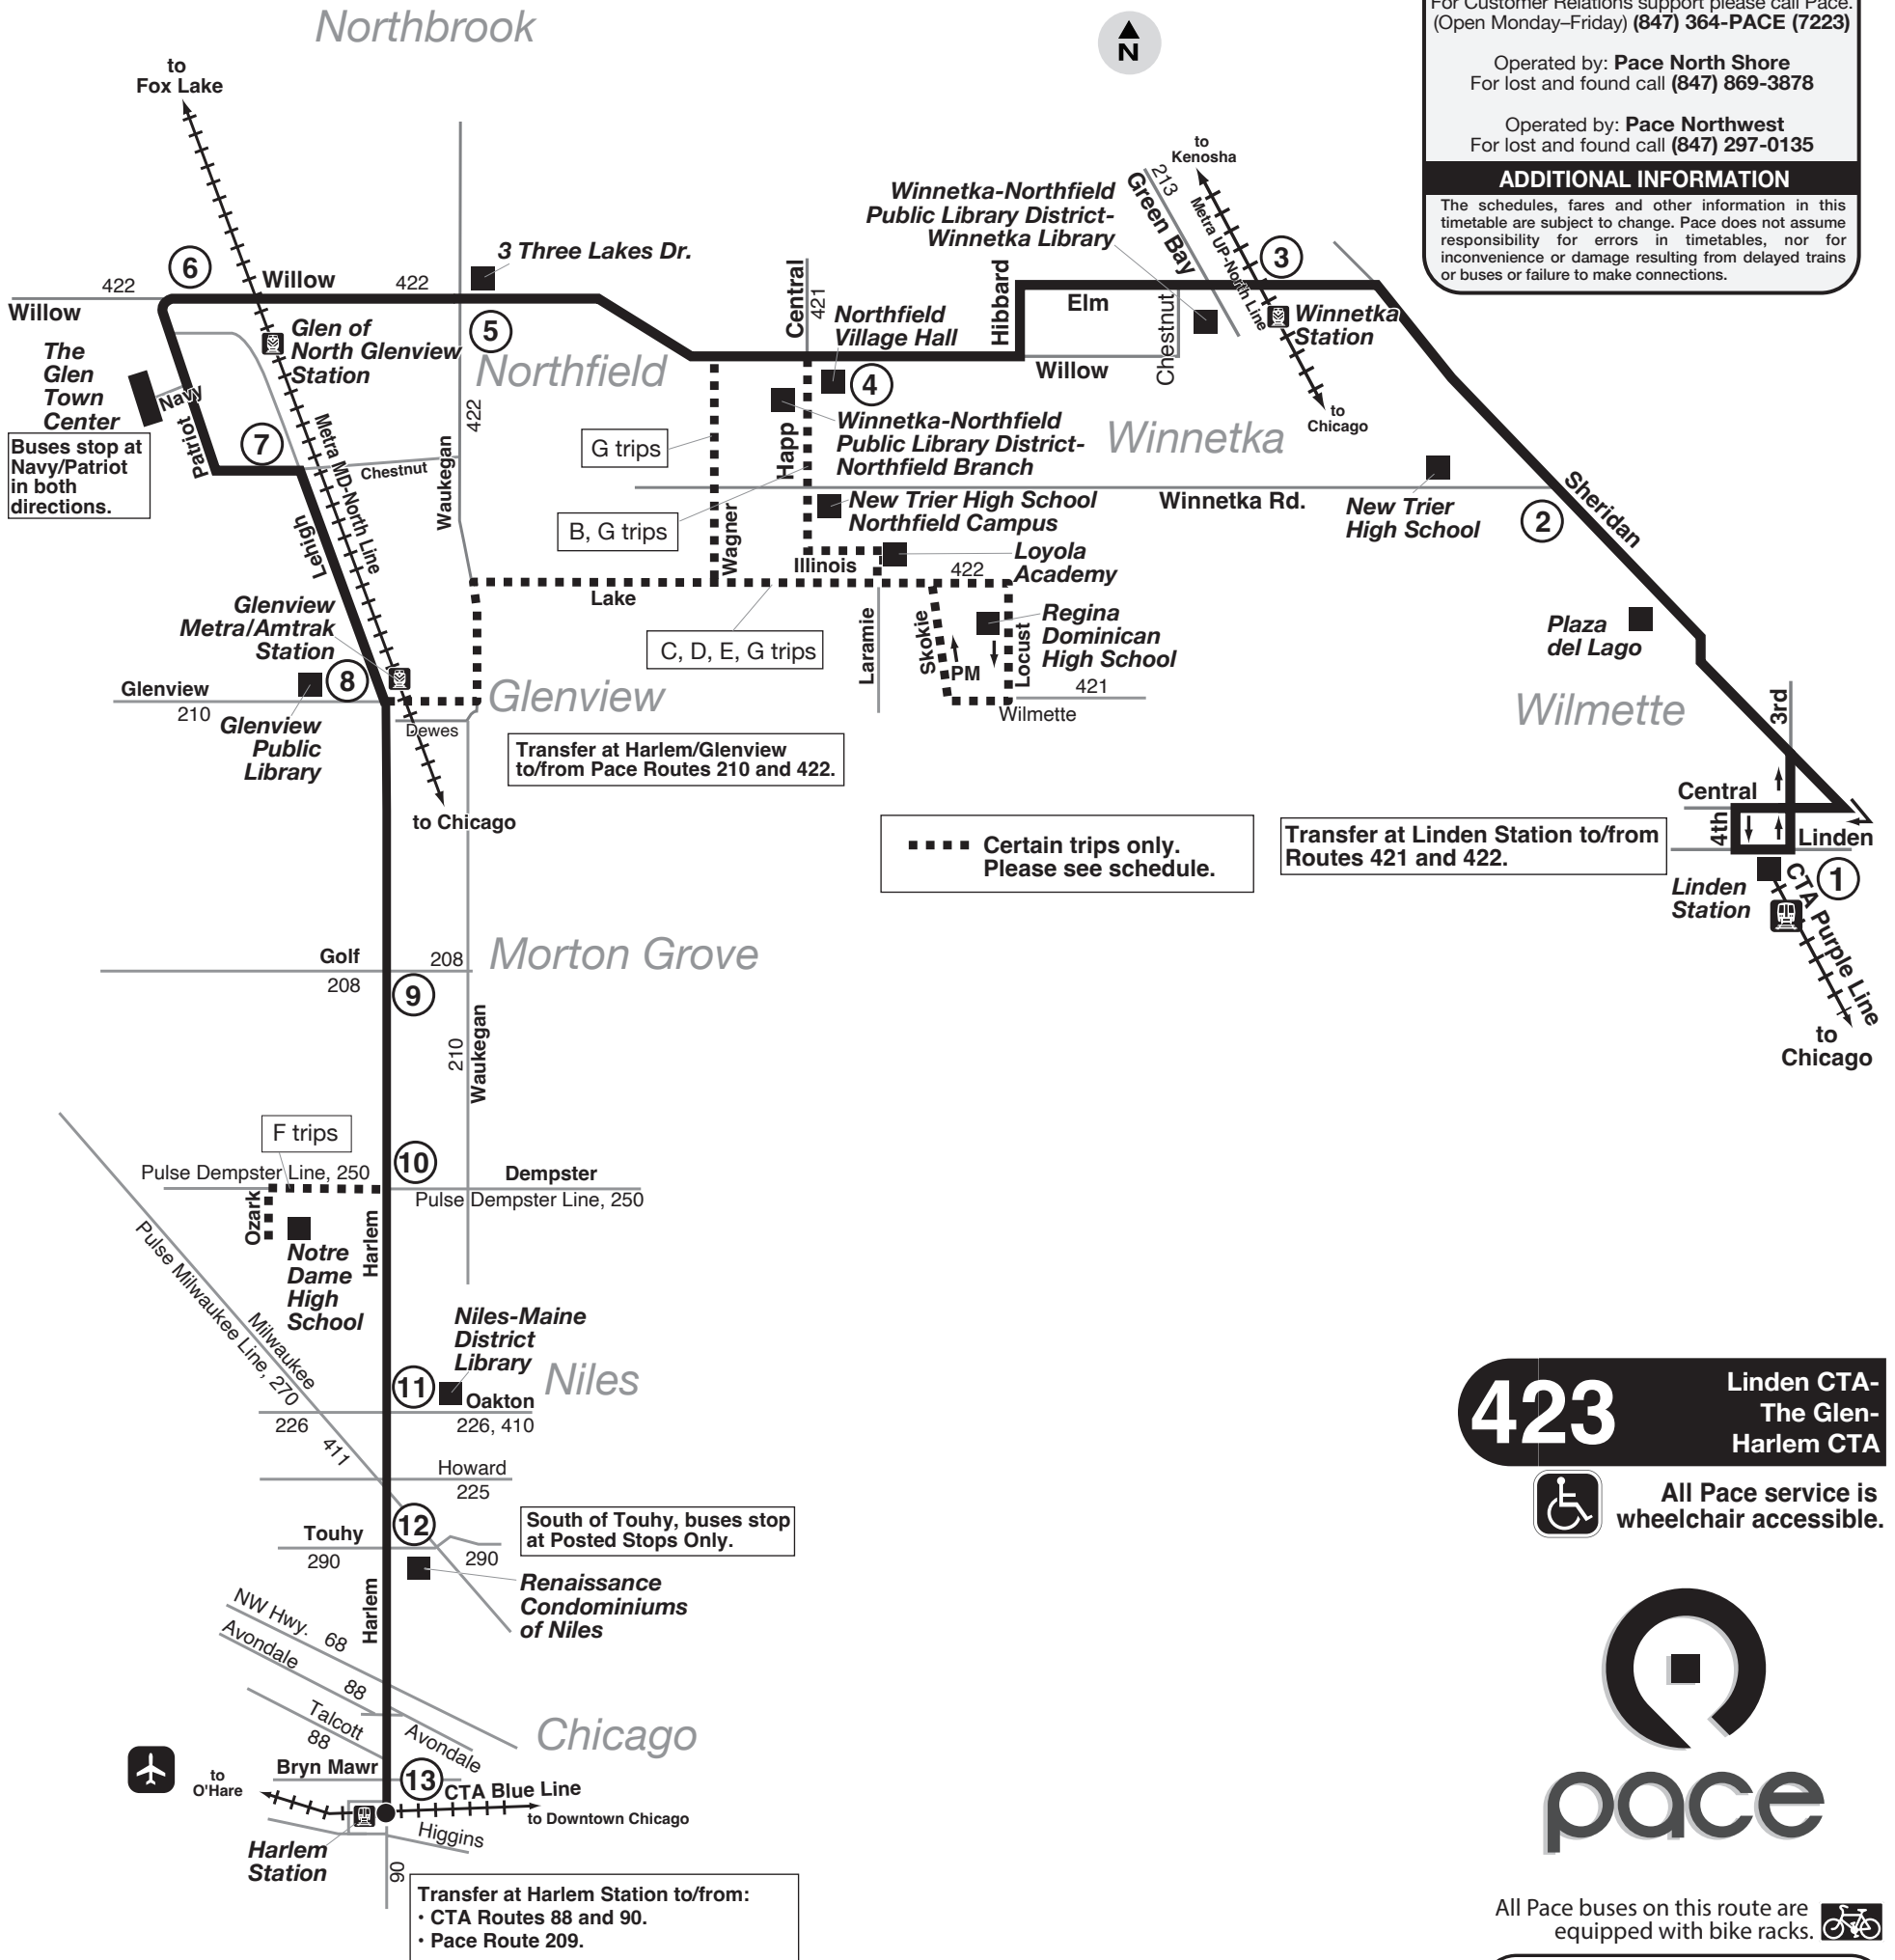

Route 423

Effective Date
June 1, 2026

REGULAR FARE ROUTE

For travel information:
RTA Travel Information Center
(312) 836-7000

For Customer Relations support please call Pace.
(Open Monday-Friday) (847) 364-PACE (7223)

Operated by: **Pace North Shore**
For lost and found call (847) 869-3878

Operated by: **Pace Northwest**
For lost and found call (847) 297-0135

ADDITIONAL INFORMATION

The schedules, fares and other information in this timetable are subject to change. Pace does not assume responsibility for errors in timetables, nor for inconvenience or damage resulting from delayed trains or buses or failure to make connections.

423 Linden CTA- The Glen-Harlem CTA

All Pace service is wheelchair accessible.

All Pace buses on this route are equipped with bike racks.

Major Destinations

- CTA Purple Line Linden Station
- Plaza del Lago
- New Trier High School
- Metra UP-North Line Winnetka Station
- Northfield Village Hall
- New Trier High School Northfield Campus
- Loyola Academy
- Regina Dominican High School
- The Glen Town Center
- Amtrak/Metra MD-North Line Glenview Station
- Notre Dame High School
- CTA Blue Line Harlem Station