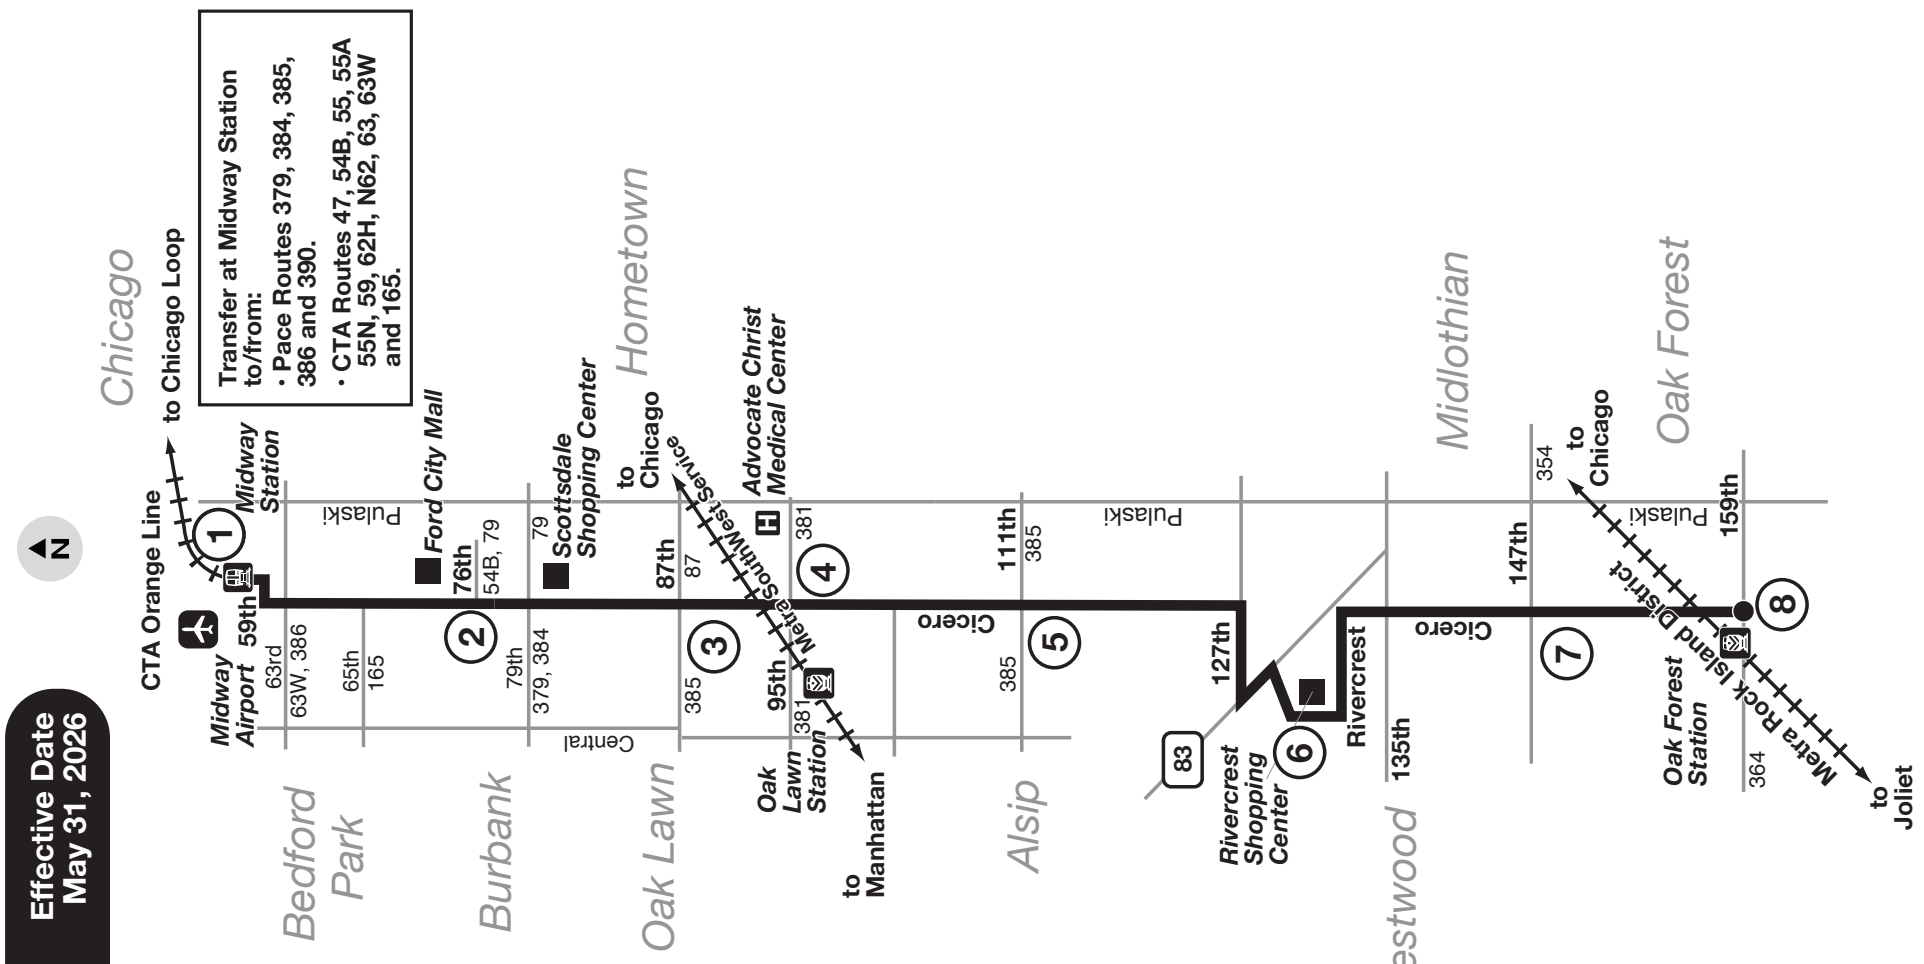

PS Buses will stop at Posted Stops Only along the entire route.
Sunday service will operate New Year's Day, Memorial Day, Fourth of July and Labor Day.
No service on Thanksgiving and Christmas.

Route 383

Effective Date
May 31, 2026

Posted Stops Only
Buses on this route will stop to pick up and drop off passengers only at bus stop signs with the Pace logo and route number. Please wait for the bus at a bus stop sign.

Todos los autobuses de Pace en esta ruta están equipados con portabicicletas.
El servicio de Pace es accesible para sillas de ruedas.

Transfer at Midway Station to/from:
• Pace Routes 379, 384, 385, 386 and 390.
• CTA Routes 47, 54B, 55, 55A, 55N, 59, 62H, N62, 63, 63W and 165.

REGULAR FARE ROUTE

For travel information:
RTA Travel Information Center
(312) 836-7000

For Customer Relations support please call Pace.
(Open Monday–Friday) (847) 364-PACE (7223)

Operated by: **Pace Southwest**
For lost and found call (708) 598-5141

ADDITIONAL INFORMATION

The schedules, fares and other information in this timetable are subject to change. Pace does not assume responsibility for errors in timetables, nor for inconvenience or damage resulting from delayed trains or buses or failure to make connections.

383 South Cicero

All Pace service is wheelchair accessible.

pace

All Pace buses on this route are equipped with bike racks.

Posted Stops Only

Major Destinations

- CTA Orange Line Midway Station
- Midway Airport
- Ford City Mall
- Advocate Christ Medical Center
- Rivercrest Shopping Center
- Metra Rock Island District Oak Forest Station

Daily Service

May 31, 2026