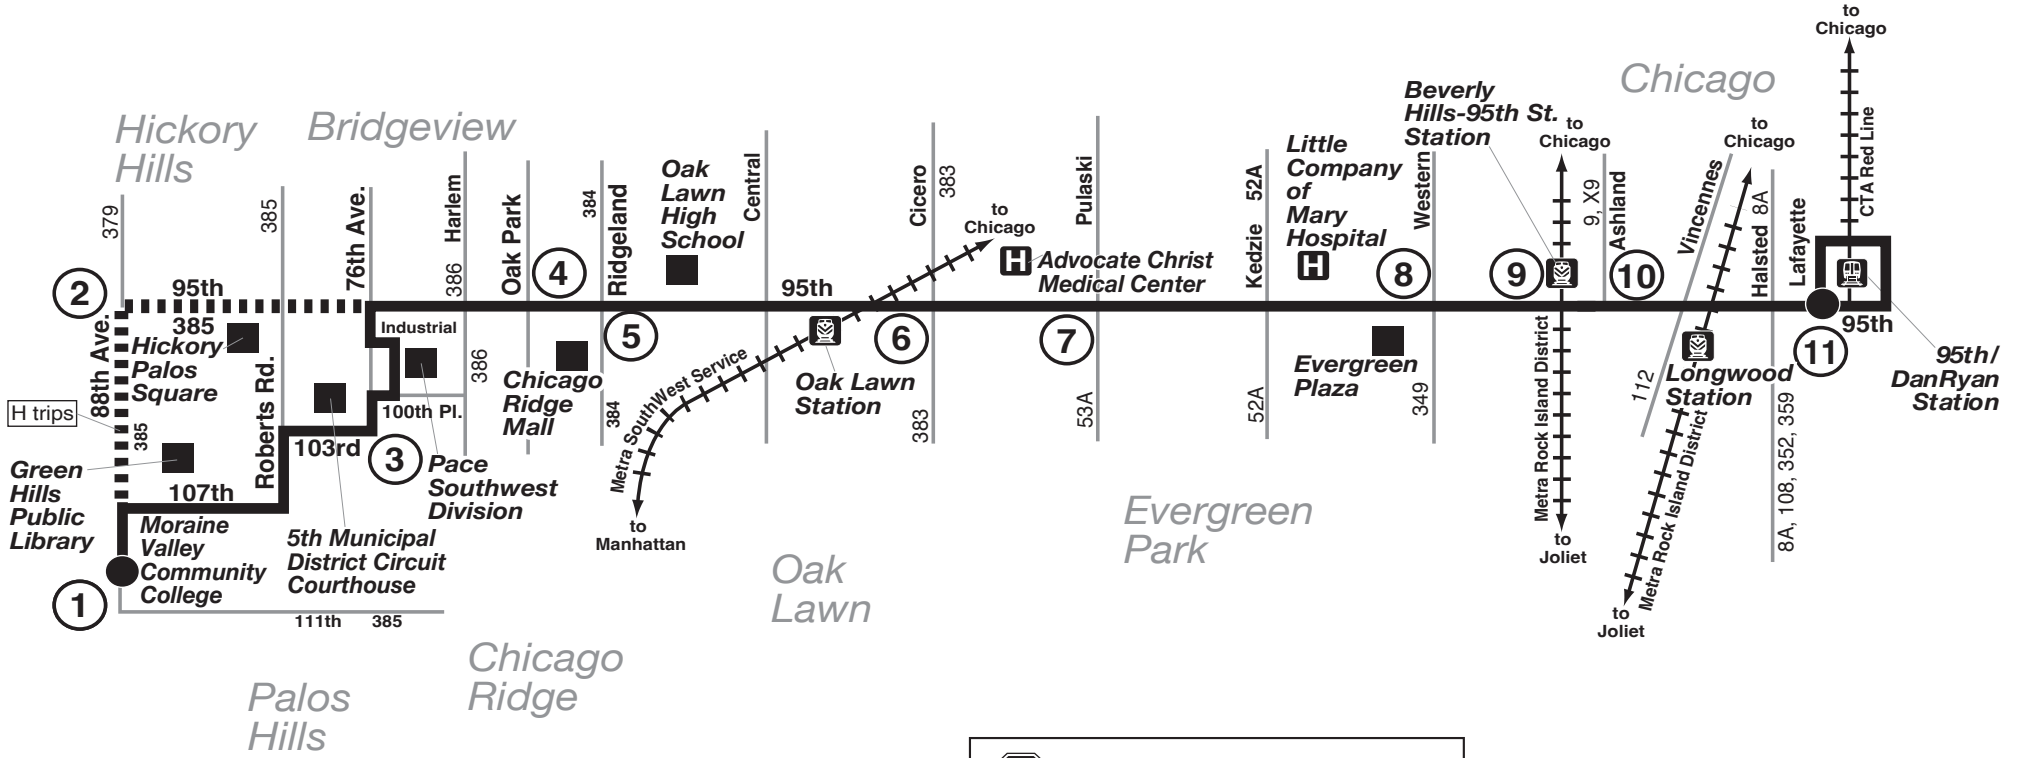

Route 381

Effective Date
May 31, 2026

Transfer at CTA Red Line 95th/Dan Ryan Station to/from:

- Pace Routes 352, 353, 359 and 395.
- CTA Routes 3, 4, X4, N5, N9, 29, 34, 95, 100, 103, 106, 108, 111, 112, 115 and 119.

PS Posted Stops Only

Buses on this route will stop to pick up and drop off passengers only at bus stop signs with the Pace logo and route number. Please wait for the bus at a bus stop sign.

■■■■ Certain trips only. See schedule.

PaceBus.com

381 95th Street

All Pace service is wheelchair accessible.

All Pace buses on this route are equipped with bike racks.

Posted Stops Only

- Major Destinations**
- Moraine Valley Community College
 - 5th Municipal District Circuit Courthouse
 - Chicago Ridge Mall
 - Advocate Christ Medical Center
 - Little Company of Mary Hospital
 - Evergreen Plaza
 - CTA Red Line 95th/Dan Ryan Station
- Daily Service**