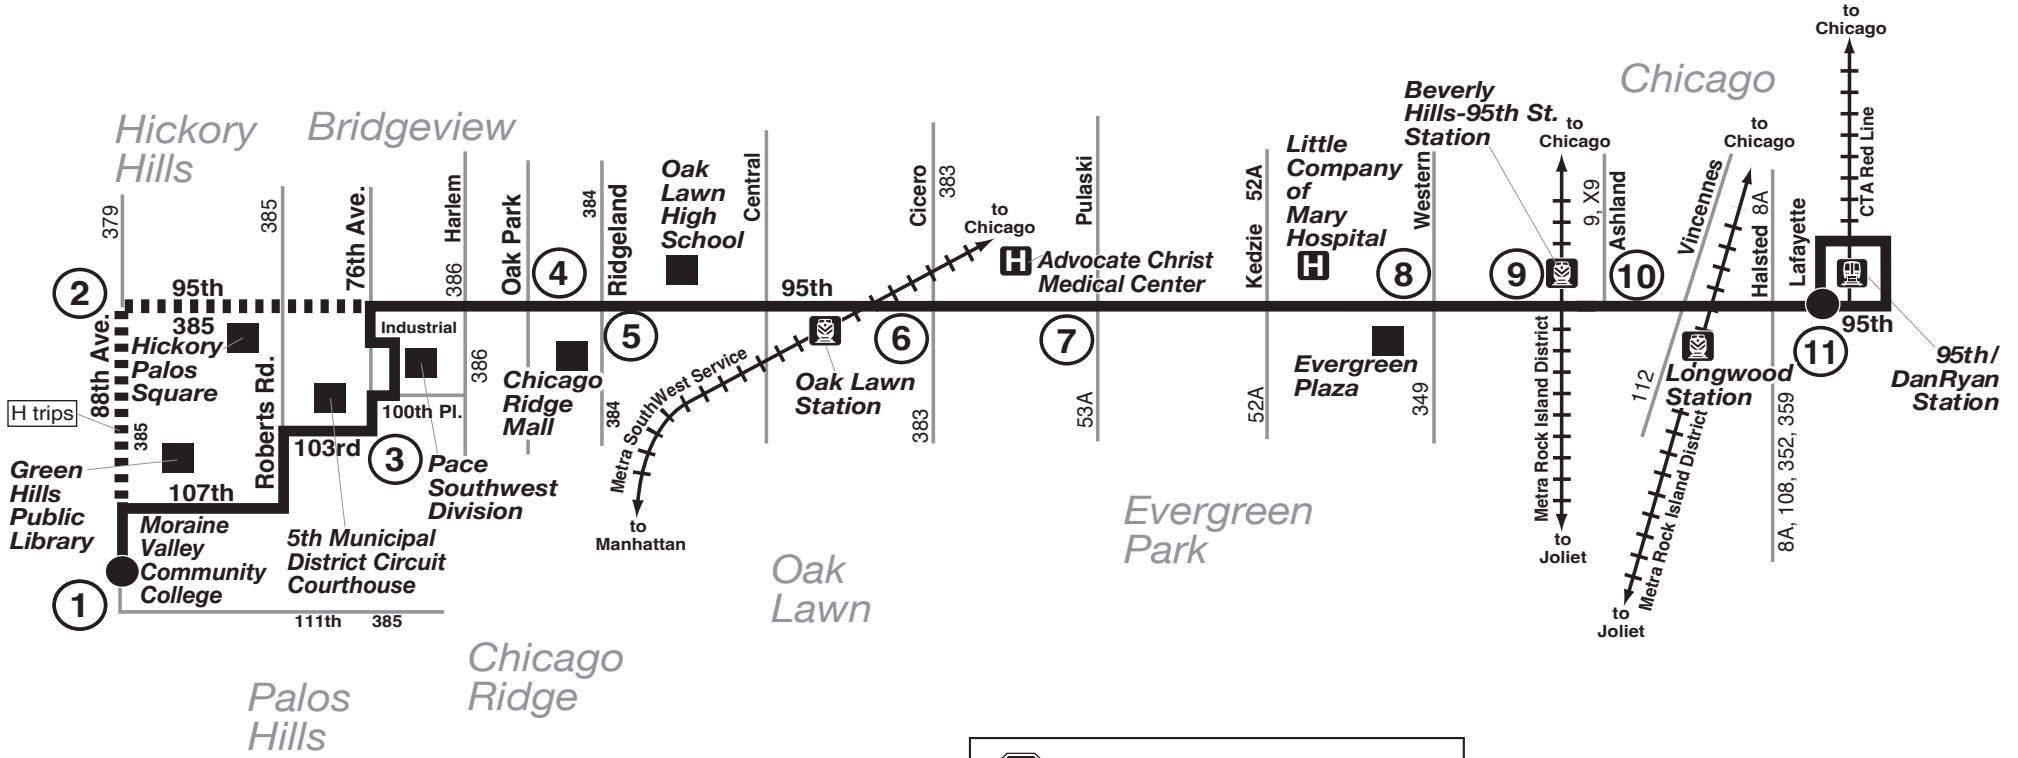

Route 381

Effective Date
May 31, 2026

Transfer at CTA Red Line 95th/Dan Ryan Station to/from:

- Pace Routes 352, 353, 359 and 395.
- CTA Routes 3, 4, X4, N5, N9, 29, 34, 95, 100, 103, 106, 108, 111, 112, 115 and 119.

PS **Posted Stops Only**

Buses on this route will stop to pick up and drop off passengers only at bus stop signs with the Pace logo and route number. Please wait for the bus at a bus stop sign.

■■■■ Certain trips only. See schedule.

PaceBus.com

381 95th Street

All Pace service is wheelchair accessible.

All Pace buses on this route are equipped with bike racks.

Posted Stops Only **PS**

- Major Destinations**
- Moraine Valley Community College
 - 5th Municipal District Circuit Courthouse
 - Chicago Ridge Mall
 - Advocate Christ Medical Center
 - Little Company of Mary Hospital
 - Evergreen Plaza
 - CTA Red Line 95th/Dan Ryan Station
- Daily Service**