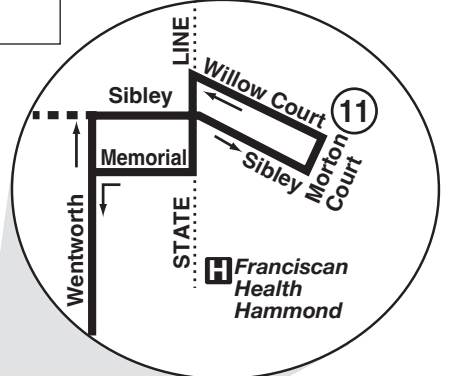

----- Weekend service only.
..... Westbound only.

*111124rev-042426rev

SUNDAY EASTBOUND

1 → 2 → 3 → 4 → 5 → 6 → 6 → 8 → 9 → 10 → 11										
HERION/WHEELER	ORLAND SQUARE MALL	159TH/OAK PARK	159TH/CICERO	159TH/KEDZIE	PACE HARVEY TRANSPORTATION CENTER		COTTAGE GROVE/HWY 6	RING RD/GREEN OAKS	MORTON/WILLOW	HEGEWISCH SOUTH SHORE
					ARRIVE	DEPART				
-	-	-	-	5:27AM	5:40AM	5:45AM	5:56AM	6:03AM	6:17AM	-
-	-	-	-	6:27	6:40	6:45	6:56	7:03	7:17	-
-	-	-	-	7:27	7:40	7:45	7:56	8:03	8:17	-
7:28AM	7:32AM	7:46AM	7:53AM	7:57	8:10	8:15	8:27	8:31	8:44	-
7:58	8:02	8:16	8:23	8:27	8:40	8:45	8:57	9:01	9:14	9:21AM
Then every 28-33 minutes between Herion/Wheeler and Morton/Willow and about every 60 minutes to Hegewisch South Shore until										
10:26	10:30	10:43	10:50	10:55	11:10	11:15	11:27	11:32	11:47	-
10:59	11:03	11:17	11:23	11:29	11:40	11:45	11:57	12:02PM	12:17PM	12:24PM
11:28	11:32	11:46	11:52	11:58	12:09PM	12:15PM	12:27PM	12:32	12:47	-
11:58	12:02PM	12:16PM	12:23PM	12:28PM	12:40	12:45	12:58	1:05	1:20	1:27
12:27PM	12:31	12:45	12:52	12:57	1:09	1:15	1:28	1:34	1:49	-
12:55	1:00	1:15	1:21	1:25	1:40	1:45	1:55	2:01	2:16	2:24
1:24	1:29	1:45	1:51	1:55	2:10	2:15	2:25	2:31	2:46	-
1:51	1:56	2:12	2:18	2:24	2:40	2:45	2:57	3:02	3:19	3:27
Then every 28-33 minutes between Herion/Wheeler and Morton/Willow and about every 60 minutes to Hegewisch South Shore until										
6:54	6:59	7:15	7:22	7:27	7:40	7:45	7:59	8:03	8:20	8:27
Then every 28-33 minutes between Herion/Wheeler and Morton/Willow until										
9:54	9:59	10:15	10:21	10:27	10:40	10:45	10:59	11:03	11:16	-

SUNDAY WESTBOUND

11 → 10 → 9 → 8 → 6 → 6 → 5 → 4 → 3 → 2 → 1										
HEGEWISCH SOUTH SHORE	MORTON/WILLOW	RING RD/GREEN OAKS	COTTAGE GROVE/HWY 6	PACE HARVEY TRANSPORTATION CENTER		159TH/KEDZIE	159TH/CICERO	159TH/OAK PARK	ORLAND SQUARE MALL	HERION/WHEELER
				ARRIVE	DEPART					
-	5:28AM	5:46AM	5:55AM	6:10AM	6:15AM	6:28AM	6:33AM	6:38AM	6:54AM	7:01AM
-	6:28	6:46	6:55	7:10	7:15	7:28	7:33	7:38	7:54	8:01
-	7:28	7:46	7:55	8:10	8:15	8:28	8:33	8:38	8:54	9:01
-	7:58	8:16	8:25	8:40	8:45	8:58	9:03	9:08	9:24	9:31
-	8:28	8:46	8:55	9:10	9:15	9:28	9:33	9:41	9:57	10:04
8:52AM	8:59	9:17	9:26	9:40	9:45	9:57	10:02	10:10	10:26	10:33
Then every 28-32 minutes between Morton/Willow and Herion/Wheeler and about every 60 minutes from Hegewisch South Shore until										
-	12:27PM	12:46PM	12:56PM	1:10PM	1:15PM	1:27PM	1:33PM	1:40PM	1:56PM	2:03PM
12:48PM	12:56	1:15	1:25	1:40	1:45	1:53	1:59	2:08	2:23	2:30
-	1:26	1:45	1:54	2:10	2:15	2:23	2:29	2:38	2:53	3:00
1:49	1:57	2:16	2:25	2:40	2:45	2:58	3:05	3:10	3:26	3:35
Then every 27-31 minutes between Morton/Willow and Herion/Wheeler and about every 60 minutes from Hegewisch South Shore until										
4:50	4:58	5:16	5:26	5:40	5:45	5:57	6:02	6:07	6:24	6:30
-	5:27	5:44	5:55	6:10	6:15	6:27	6:32	6:37	6:54	7:00
Then every 30-32 minutes between Morton/Willow and Herion/Wheeler and about every 60 minutes from Hegewisch South Shore until										
7:53	8:00	8:19	8:27	8:40	8:45	8:58	9:03	9:08	9:24	9:31
-	9:00	9:19	9:27	9:40	9:45	9:58	-	-	-	-
-	10:01	10:19	10:27	10:40	10:45	10:58	-	-	-	-