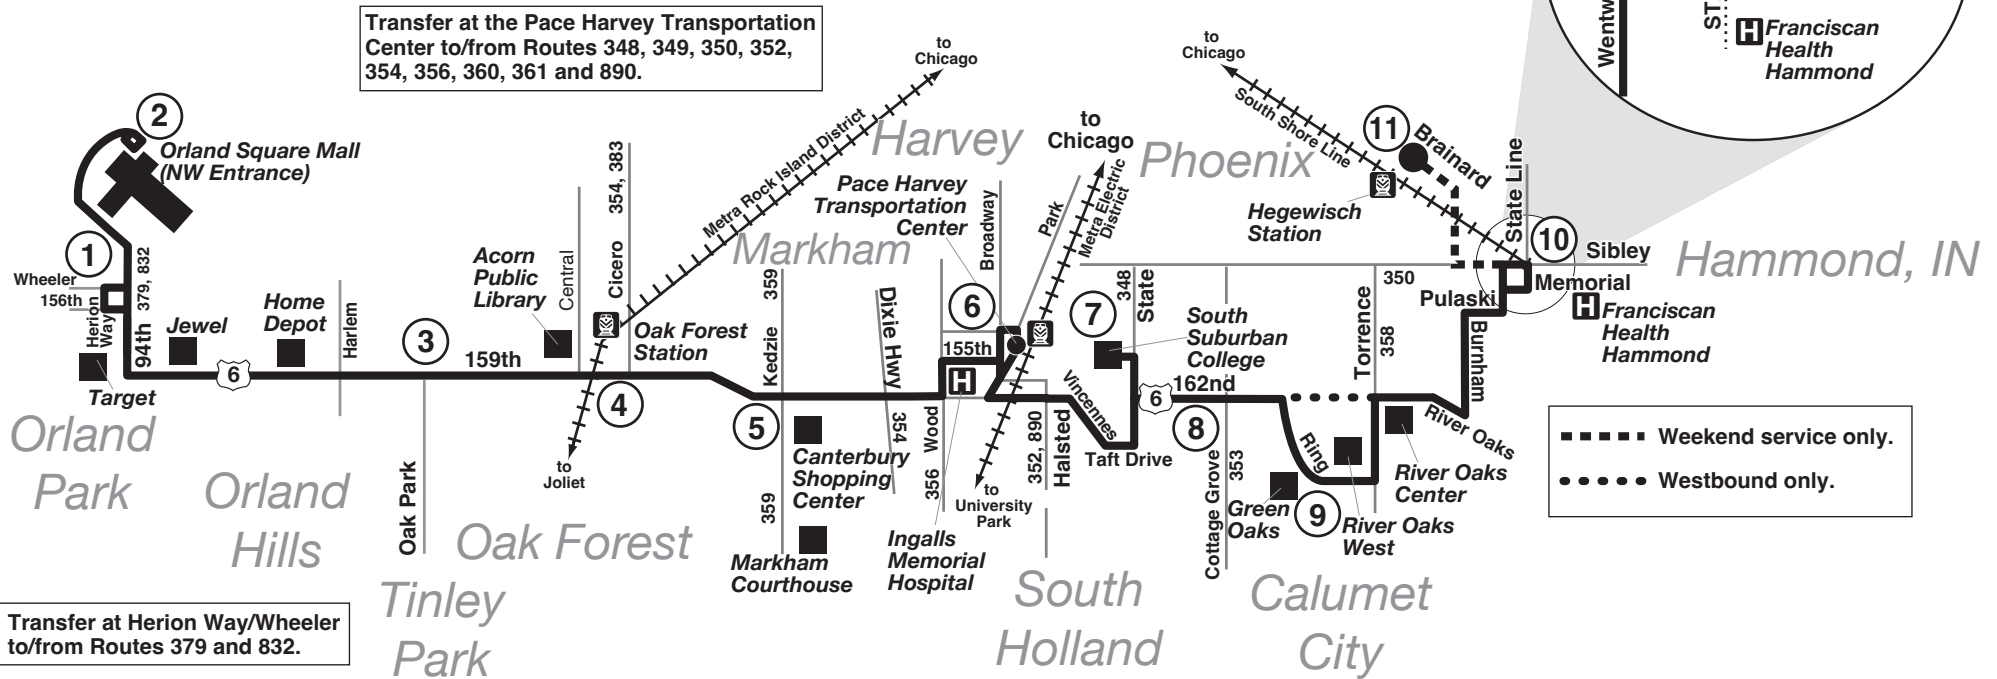

Effective Date  
**May 31, 2026**

On Weekdays & Saturdays, transfer at Morton Court/Willow Court to/from:  
 • Pace Route 350  
 • GPTC Routes R1 and R4

Transfer at the Pace Harvey Transportation Center to/from Routes 348, 349, 350, 352, 354, 356, 360, 361 and 890.

All Pace buses on this route are equipped with bike racks.

- Major Destinations**
- Orland Square Mall
  - Metra Rock Island District
  - Oak Forest Station
  - Ingalls Memorial Hospital
  - Metra Electric District
  - Harvey Station
  - Pace Harvey Transportation Center
  - South Suburban College
  - River Oaks Center
  - South Shore Line
  - Hegewisch Station
- Daily Service**