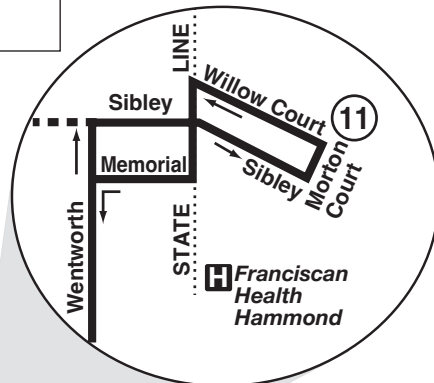

----- Weekend service only.
..... Westbound only.

SUNDAY EASTBOUND

1 → 2 → 3 → 4 → 5 → 6 → 6 → 8 → 9 → 10 → 11										
HERION/WHEELER	ORLAND SQUARE MALL	159TH/OAK PARK	159TH/CICERO	159TH/KEDZIE	PACE HARVEY TRANSPORTATION CENTER		COTTAGE GROVE/HWY 6	RING RD/GREEN OAKS	MORTON/WILLOW	HEGEWISCH SOUTH SHORE
					ARRIVE	DEPART				
-	-	-	-	5:27AM	5:40AM	5:45AM	5:56AM	6:03AM	6:17AM	-
-	-	-	-	6:27	6:40	6:45	6:56	7:03	7:17	-
-	-	-	-	7:27	7:40	7:45	7:56	8:03	8:17	-
7:28AM	7:32AM	7:46AM	7:53AM	7:57	8:10	8:15	8:27	8:31	8:44	-
7:58	8:02	8:16	8:23	8:27	8:40	8:45	8:57	9:01	9:14	9:21AM
Then every 28-33 minutes between Herion/Wheeler and Morton/Willow and about every 60 minutes to Hegewisch South Shore until										
10:26	10:30	10:43	10:50	10:55	11:10	11:15	11:27	11:32	11:47	-
10:59	11:03	11:17	11:23	11:29	11:40	11:45	11:57	12:02PM	12:17PM	12:24PM
11:28	11:32	11:46	11:52	11:58	12:09PM	12:15PM	12:27PM	12:32	12:47	-
11:58	12:02PM	12:16PM	12:23PM	12:28PM	12:40	12:45	12:58	1:05	1:20	1:27
12:27PM	12:31	12:45	12:52	12:57	1:09	1:15	1:28	1:34	1:49	-
12:55	1:00	1:15	1:21	1:25	1:40	1:45	1:55	2:01	2:16	2:24
1:24	1:29	1:45	1:51	1:55	2:10	2:15	2:25	2:31	2:46	-
1:51	1:56	2:12	2:18	2:24	2:40	2:45	2:57	3:02	3:19	3:27
Then every 28-33 minutes between Herion/Wheeler and Morton/Willow and about every 60 minutes to Hegewisch South Shore until										
6:54	6:59	7:15	7:22	7:27	7:40	7:45	7:59	8:03	8:20	8:27
Then every 28-33 minutes between Herion/Wheeler and Morton/Willow until										
9:54	9:59	10:15	10:21	10:27	10:40	10:45	10:59	11:03	11:16	-

SUNDAY WESTBOUND

11 → 10 → 9 → 8 → 6 → 6 → 5 → 4 → 3 → 2 → 1										
HEGEWISCH SOUTH SHORE	MORTON/WILLOW	RING RD/GREEN OAKS	COTTAGE GROVE/HWY 6	PACE HARVEY TRANSPORTATION CENTER		159TH/KEDZIE	159TH/CICERO	159TH/OAK PARK	ORLAND SQUARE MALL	HERION/WHEELER
				ARRIVE	DEPART					
-	5:28AM	5:46AM	5:55AM	6:10AM	6:15AM	6:28AM	6:33AM	6:38AM	6:54AM	7:01AM
-	6:28	6:46	6:55	7:10	7:15	7:28	7:33	7:38	7:54	8:01
-	7:28	7:46	7:55	8:10	8:15	8:28	8:33	8:38	8:54	9:01
-	7:58	8:16	8:25	8:40	8:45	8:58	9:03	9:08	9:24	9:31
-	8:28	8:46	8:55	9:10	9:15	9:28	9:33	9:41	9:57	10:04
8:52AM	8:59	9:17	9:26	9:40	9:45	9:57	10:02	10:10	10:26	10:33
Then every 28-32 minutes between Morton/Willow and Herion/Wheeler and about every 60 minutes from Hegewisch South Shore until										
-	12:27PM	12:46PM	12:56PM	1:10PM	1:15PM	1:27PM	1:33PM	1:40PM	1:56PM	2:03PM
12:48PM	12:56	1:15	1:25	1:40	1:45	1:53	1:59	2:08	2:23	2:30
-	1:26	1:45	1:54	2:10	2:15	2:23	2:29	2:38	2:53	3:00
1:49	1:57	2:16	2:25	2:40	2:45	2:58	3:05	3:10	3:26	3:35
Then every 27-31 minutes between Morton/Willow and Herion/Wheeler and about every 60 minutes from Hegewisch South Shore until										
4:50	4:58	5:16	5:26	5:40	5:45	5:57	6:02	6:07	6:24	6:30
-	5:27	5:44	5:55	6:10	6:15	6:27	6:32	6:37	6:54	7:00
Then every 30-32 minutes between Morton/Willow and Herion/Wheeler and about every 60 minutes from Hegewisch South Shore until										
7:53	8:00	8:19	8:27	8:40	8:45	8:58	9:03	9:08	9:24	9:31
-	9:00	9:19	9:27	9:40	9:45	9:58	-	-	-	-
-	10:01	10:19	10:27	10:40	10:45	10:58	-	-	-	-