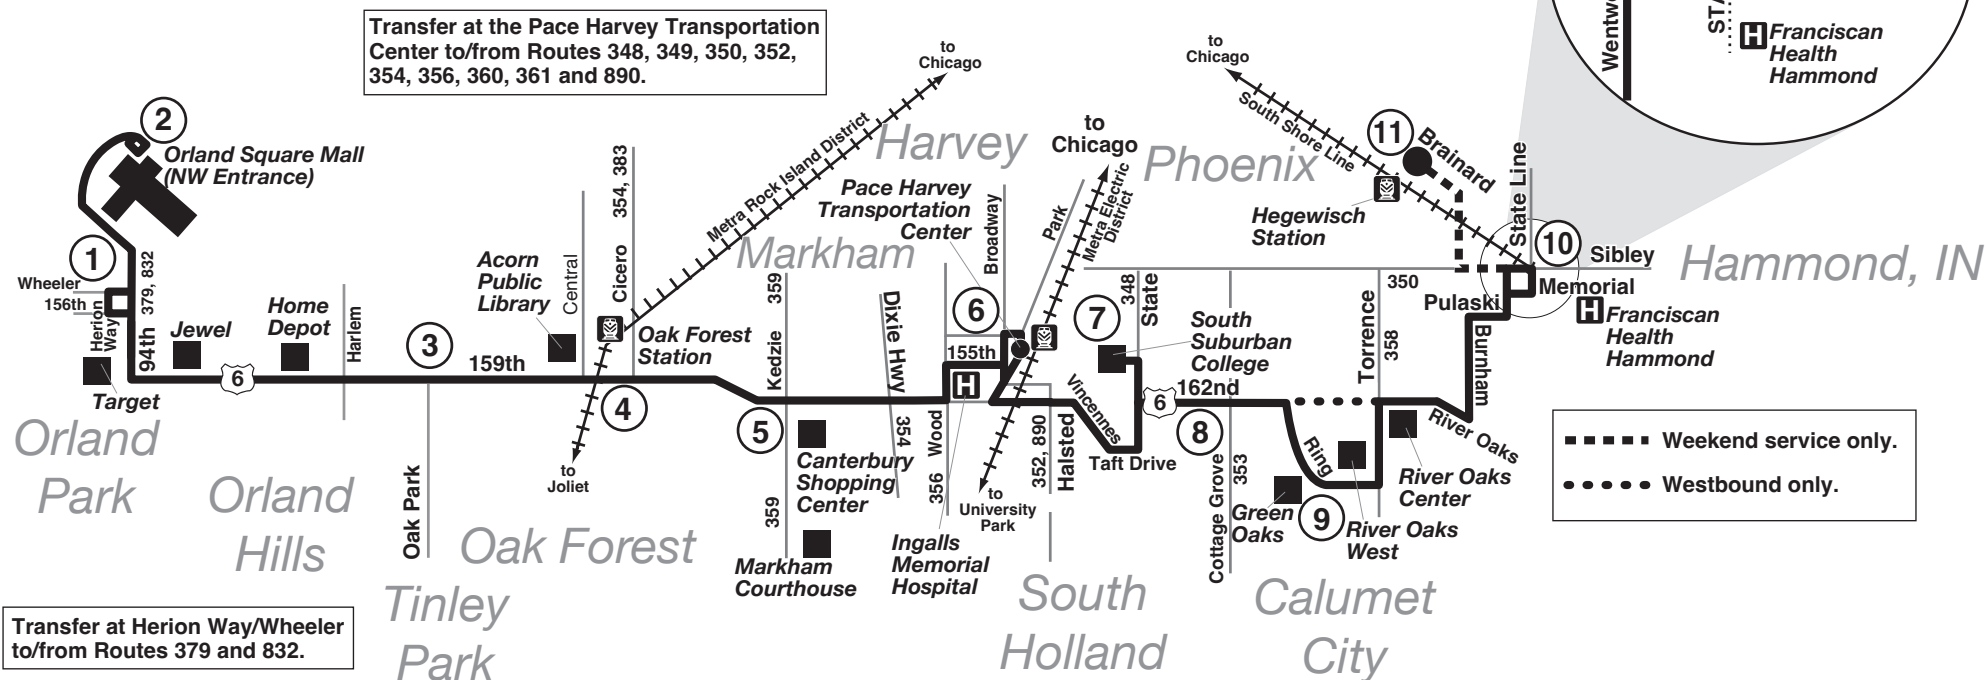

On Weekdays & Saturdays, transfer at Morton Court/Willow Court to/from:
 • Pace Route 350
 • GPTC Routes R1 and R4

Transfer at the Pace Harvey Transportation Center to/from Routes 348, 349, 350, 352, 354, 356, 360, 361 and 890.

- Major Destinations**
- Orland Square Mall
 - Metra Rock Island District
 - Oak Forest Station
 - Ingalls Memorial Hospital
 - Metra Electric District
 - Harvey Station
 - Pace Harvey Transportation Center
 - South Suburban College
 - River Oaks Center
 - South Shore Line
 - Hegewisch Station
- Daily Service**