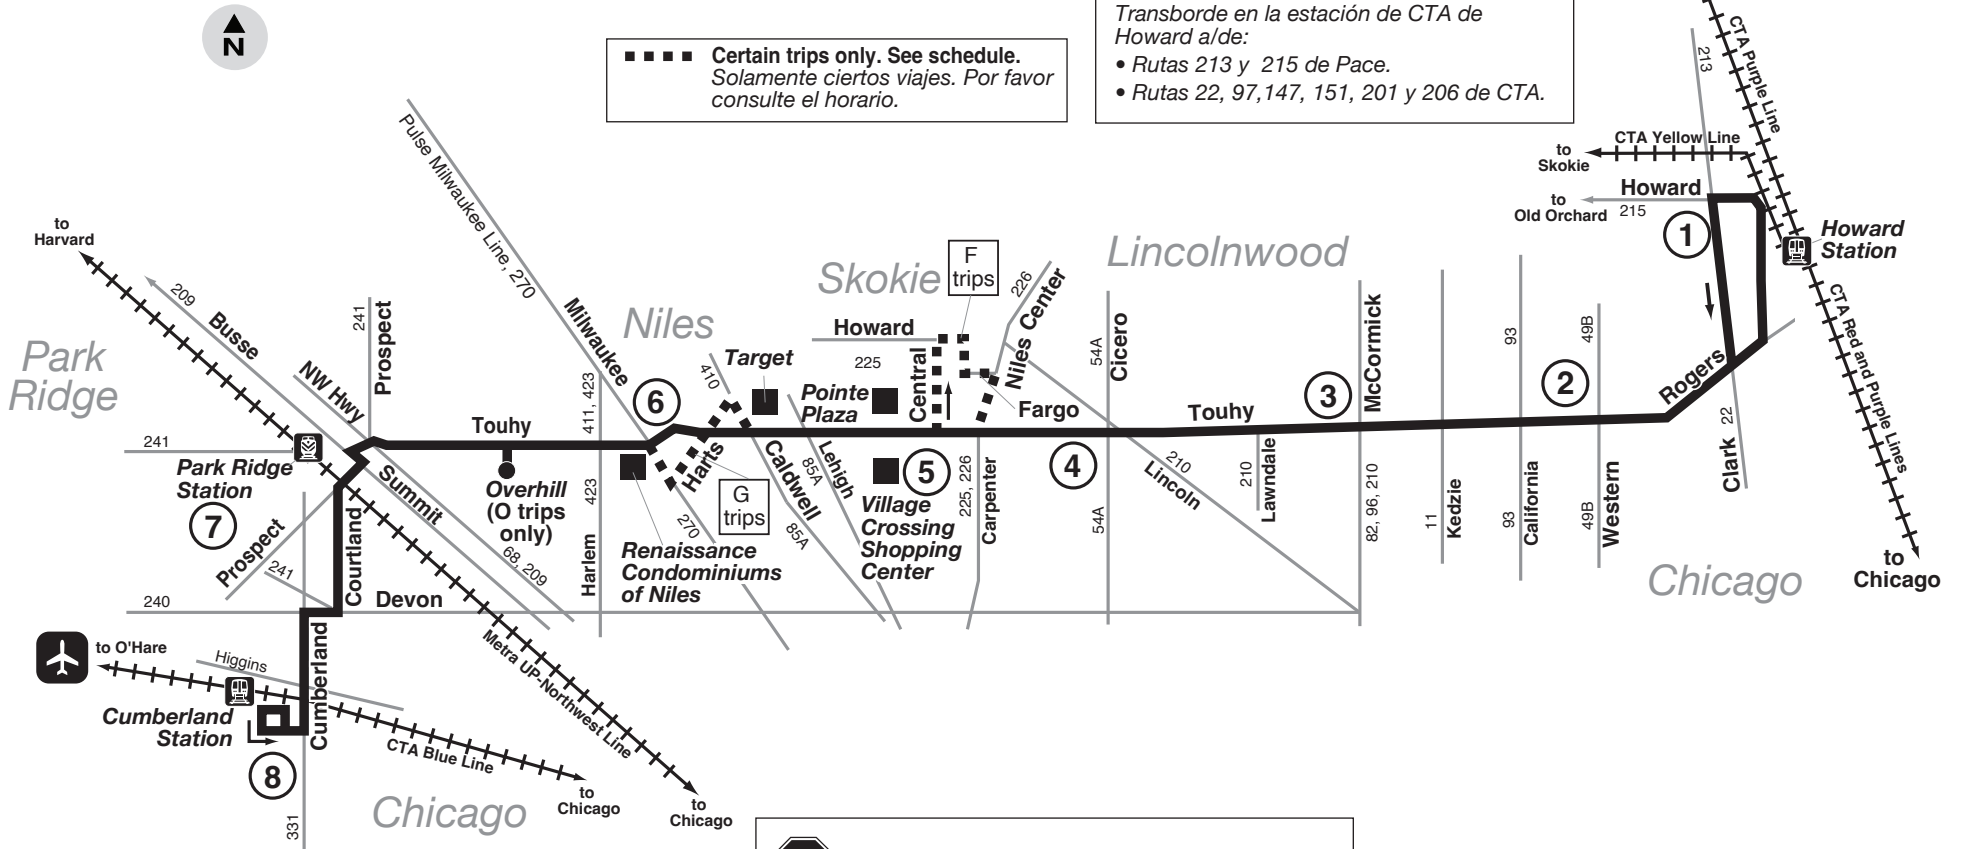

# Route 290

Effective Date  
May 31, 2026

Transfer at Howard CTA Station to/from:  
 • Pace Route 213 and 215.  
 • CTA Routes 22, 97, 147, 151, 201 and 206.

Transborde en la estación de CTA de Howard a/de:  
 • Rutas 213 y 215 de Pace.  
 • Rutas 22, 97, 147, 151, 201 y 206 de CTA.

■ ■ ■ ■ Certain trips only. See schedule.  
 Solamente ciertos viajes. Por favor consulte el horario.

Transfer at Cumberland Station to/from:  
 • Pace Routes 240, 241 and 331.  
 • CTA Route 81W.

Transborde en la estación de CTA de Cumberland a/de:  
 • Rutas 240, 241 y 331 de Pace.  
 • Rutas 81W de CTA.

Bus will stop at Posted Stops Only along the entire route.

G - Eastbound - After leaving Touhy/Milwaukee, trips will hold for 7 - 11 minutes at the Niles Maintenance Facility located at Touhy/Franks.  
 G - Westbound - Trips operate via Touhy, Caldwell, Harts, Milwaukee, Touhy to Niles Maintenance Facility.

# ROUTE 290 TOUHY AVENUE