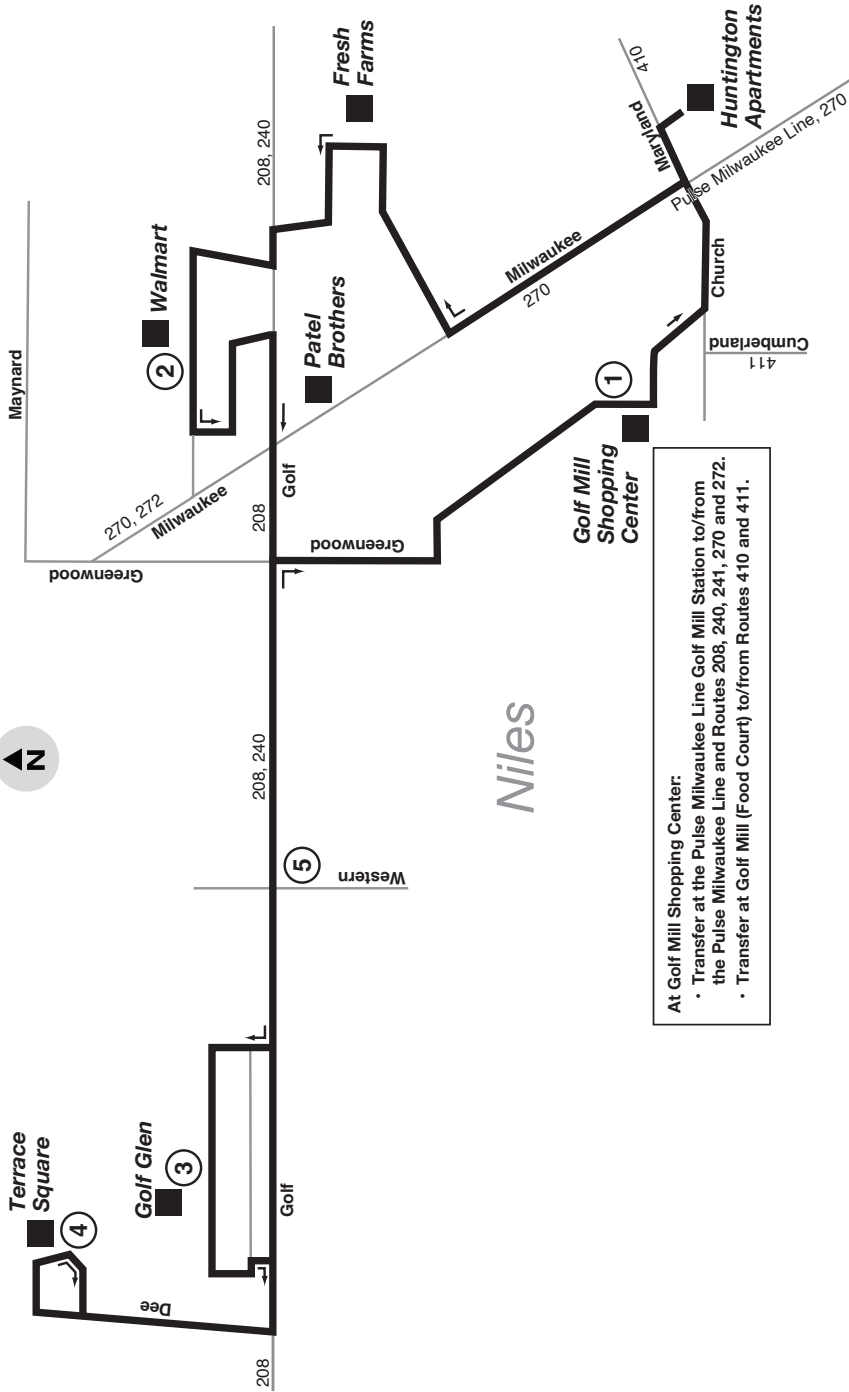

Route 412

Effective Date
April 1, 2026

At Golf Mill Shopping Center:

- Transfer at the Pulse Milwaukee Line Golf Mill Station to/from the Pulse Milwaukee Line and Routes 208, 240, 241, 270 and 272.
- Transfer at Golf Mill (Food Court) to/from Routes 410 and 411.

FREE FARE ROUTE Driver Has No Change

Customers may use a Ventra®Card, contactless bankcard, Ventra Ticket, Ride Free or Reduced Fare permit, or cash to pay fares on Pace fixed route services. Reduced fares are available for children (ages 7-11) and high school, junior high and grammar school students (ages 12-20) presenting a valid Ventra Student Riding Permit or valid school I.D. between 5:30am and 8:30pm on school days. Seniors 65 and older, people with disabilities and individuals with a valid Medicare card qualify for reduced fares. A valid RTA Reduced Fare Permit must be presented when using cash to pay a reduced fare. Eligible seniors and people with disabilities may ride fixed route services for free through the RTA Ride Free Program. Please contact the RTA at **836-7000** for more information on free and reduced fares. Free rides are offered to children under 7 (max two children per fare paying adult), law enforcement officers and firefighters in full uniform or presenting a badge, and active duty military personnel in uniform. See the Pace Fare Guide for current fares, passes, restrictions and additional information. Visit ventrachicago.com or call **877-NOW-VENTRA** to purchase and load value and passes onto your Ventra Card.