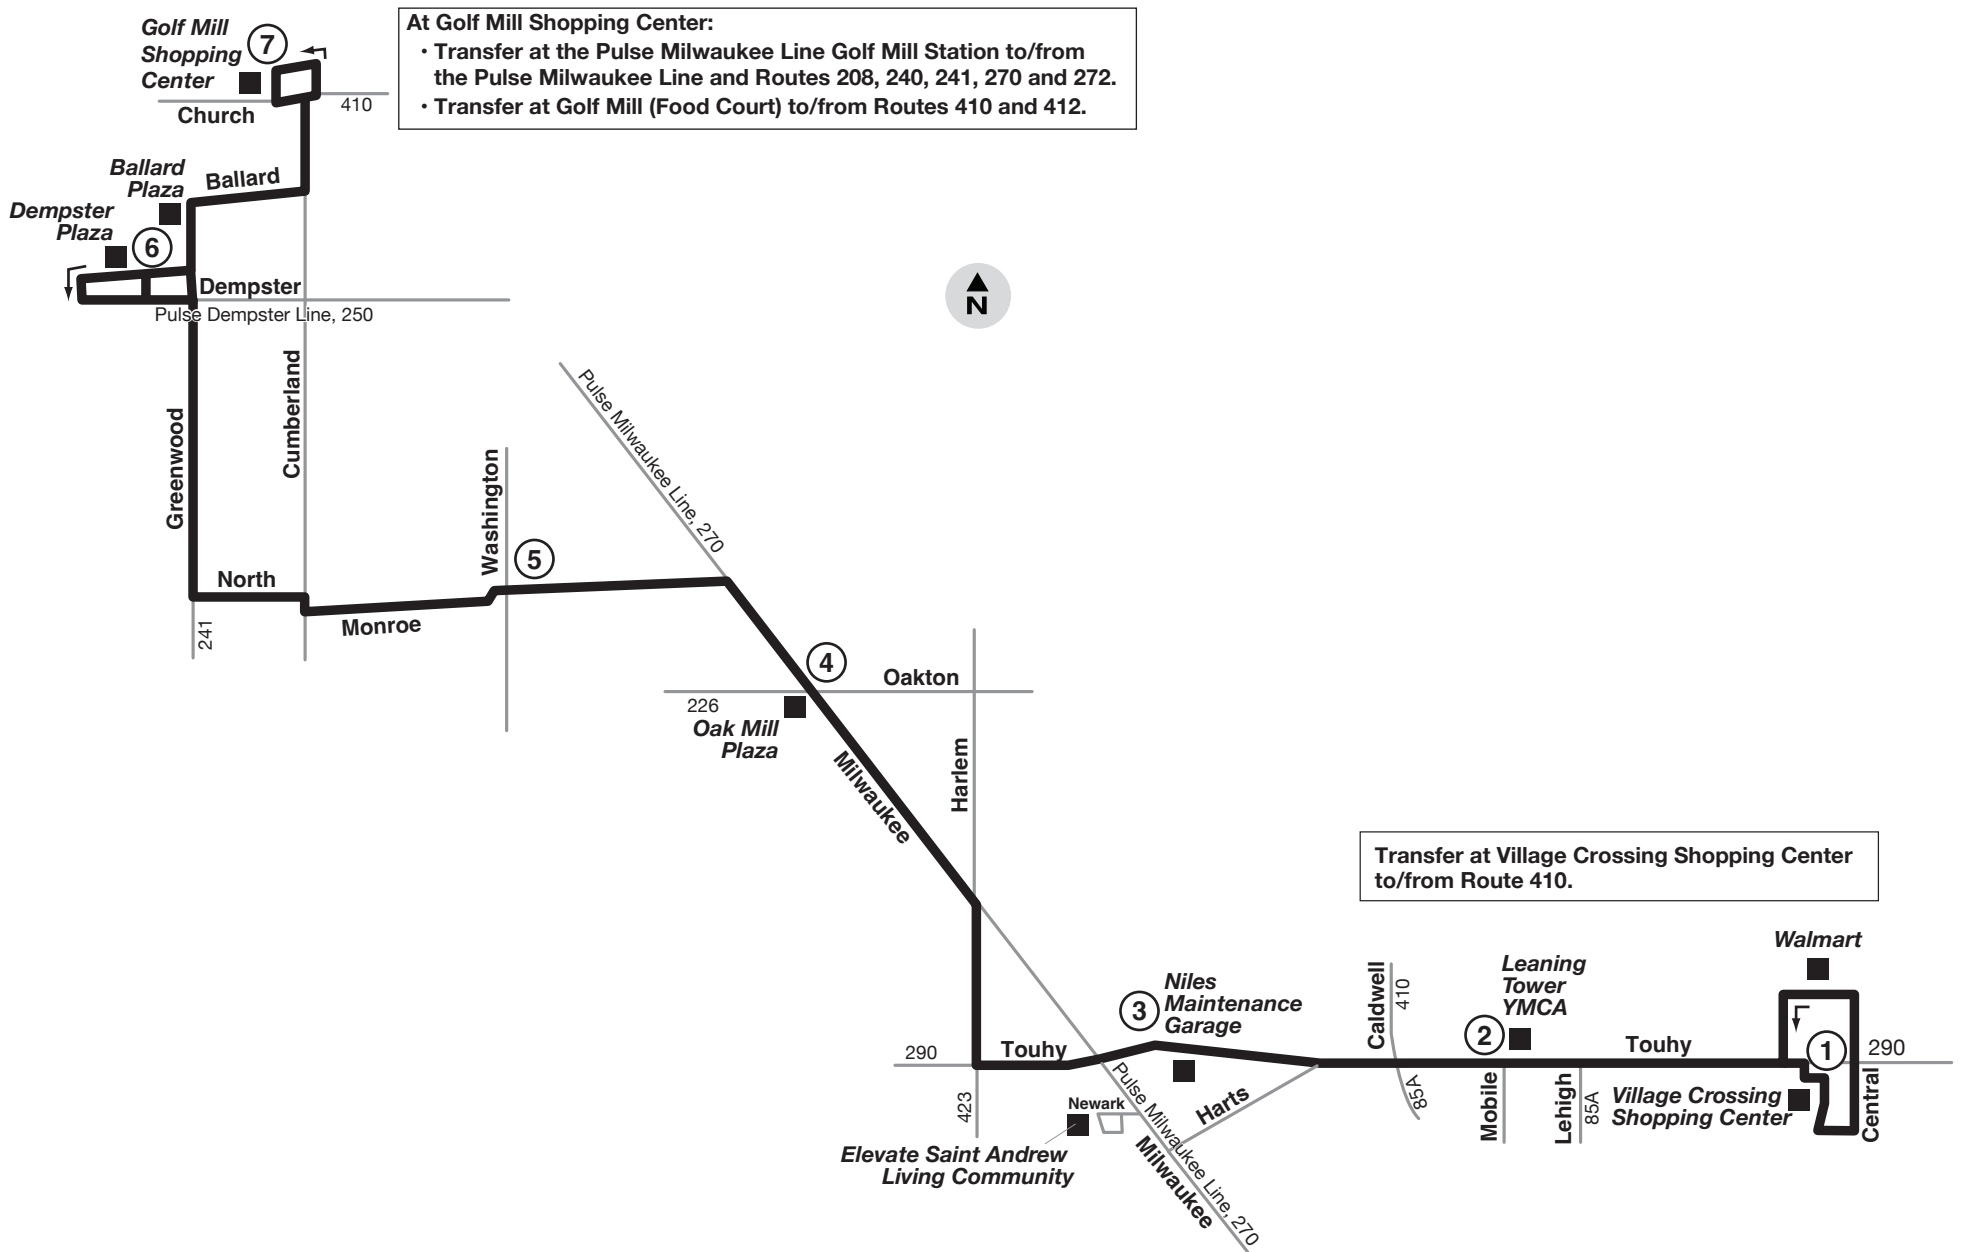

# Route 411

Effective Date  
April 1, 2026

## FREE FARE ROUTE Driver Has No Change

Customers may use a Ventra®Card, contactless bankcard, Ventra Ticket, Ride Free or Reduced Fare permit, or cash to pay fares on Pace fixed route services. Reduced fares are available for children (ages 7-11) and high school, junior high and grammar school students (ages 12-20) presenting a valid Ventra Student Riding Permit or valid school I.D. between 5:30am and 8:30pm on school days. Seniors 65 and older, people with disabilities and individuals with a valid Medicare card qualify for reduced fares. A valid RTA Reduced Fare Permit must be presented when using cash to pay a reduced fare. Eligible seniors and people with disabilities may ride fixed route services for free through the RTA Ride Free Program. Please contact the RTA at 836-7000 for more information on free and reduced fares. Free rides are offered to children under 7 (max two children per fare paying adult), law enforcement officers and firefighters in full uniform or presenting a badge, and active duty military personnel in uniform. See the Pace Fare Guide for current fares, passes, restrictions and additional information. Visit [ventrachicago.com](http://ventrachicago.com) or call 877-NOW-VENTRA to purchase and load value and passes onto your Ventra Card.

Unless otherwise noted, bus will stop upon signal to driver at any intersection along the route where it is safe to do so.

The ADA Paratransit service will be a free fare for trips that both begin and end within this service area during the same days and hours.