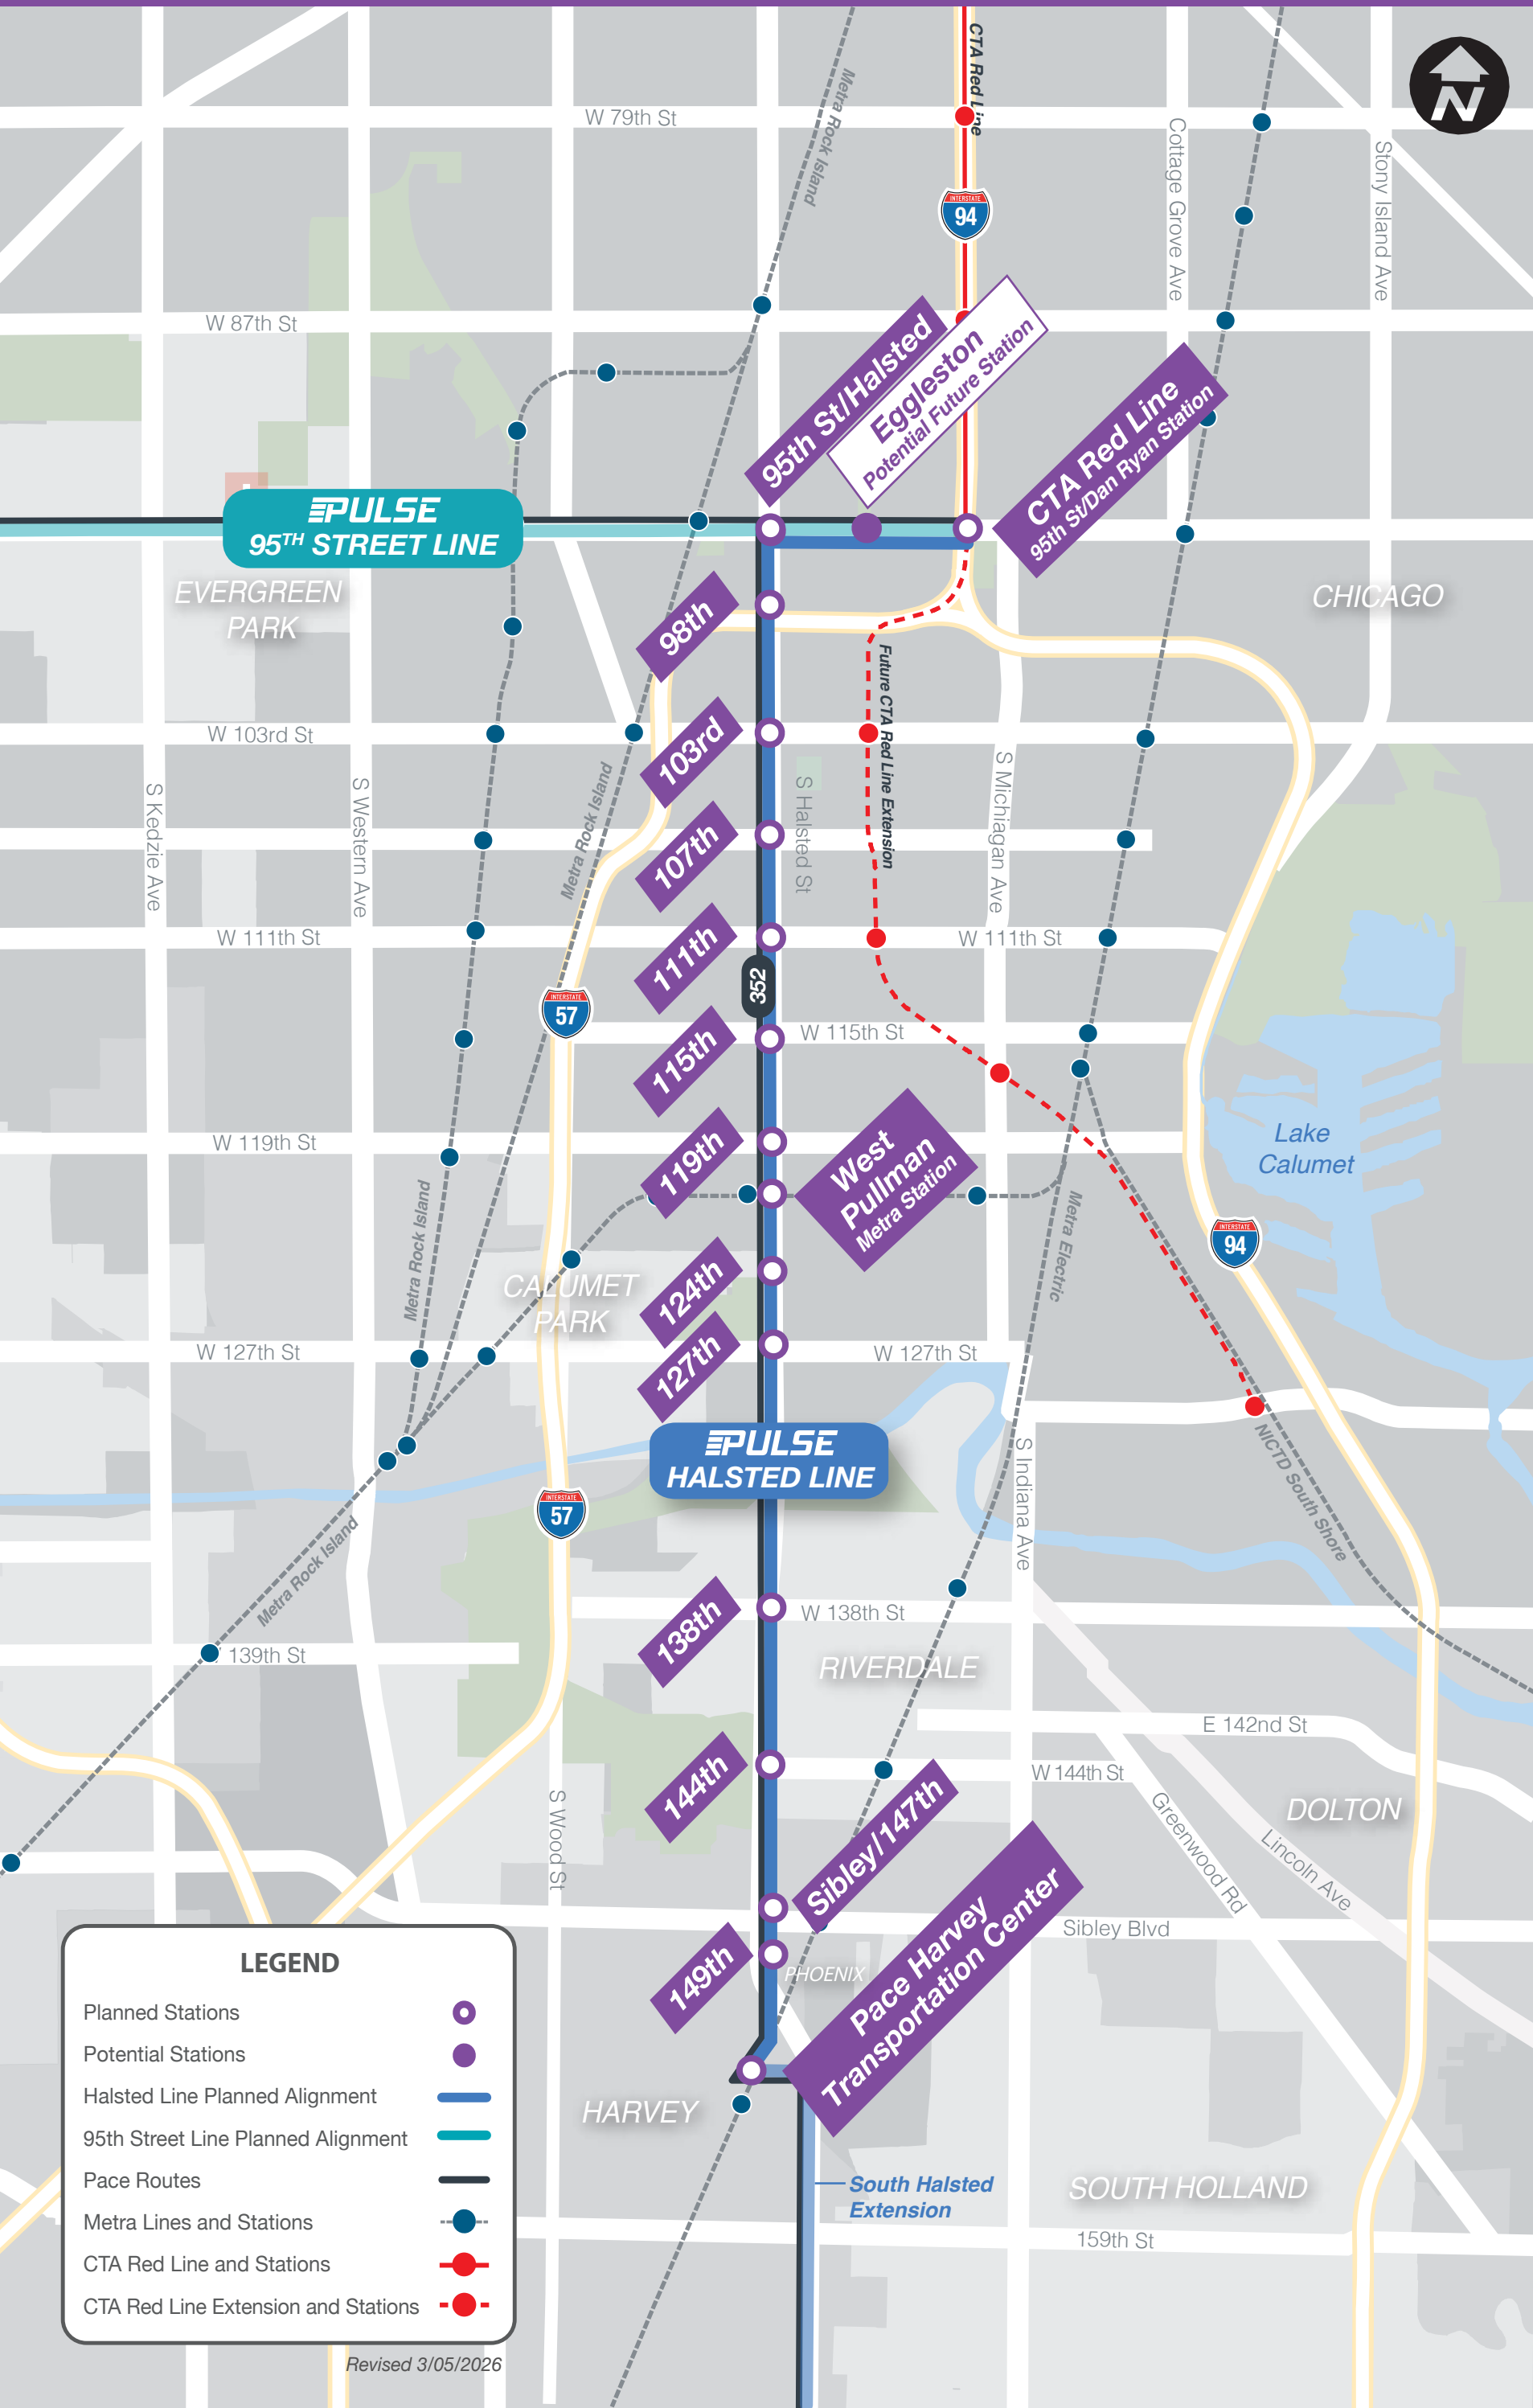

Pulse Halsted Line

Proposed Stations and Alignments

LEGEND

- Planned Stations
- Potential Stations
- Halsted Line Planned Alignment
- 95th Street Line Planned Alignment
- Pace Routes
- Metra Lines and Stations
- CTA Red Line and Stations
- CTA Red Line Extension and Stations