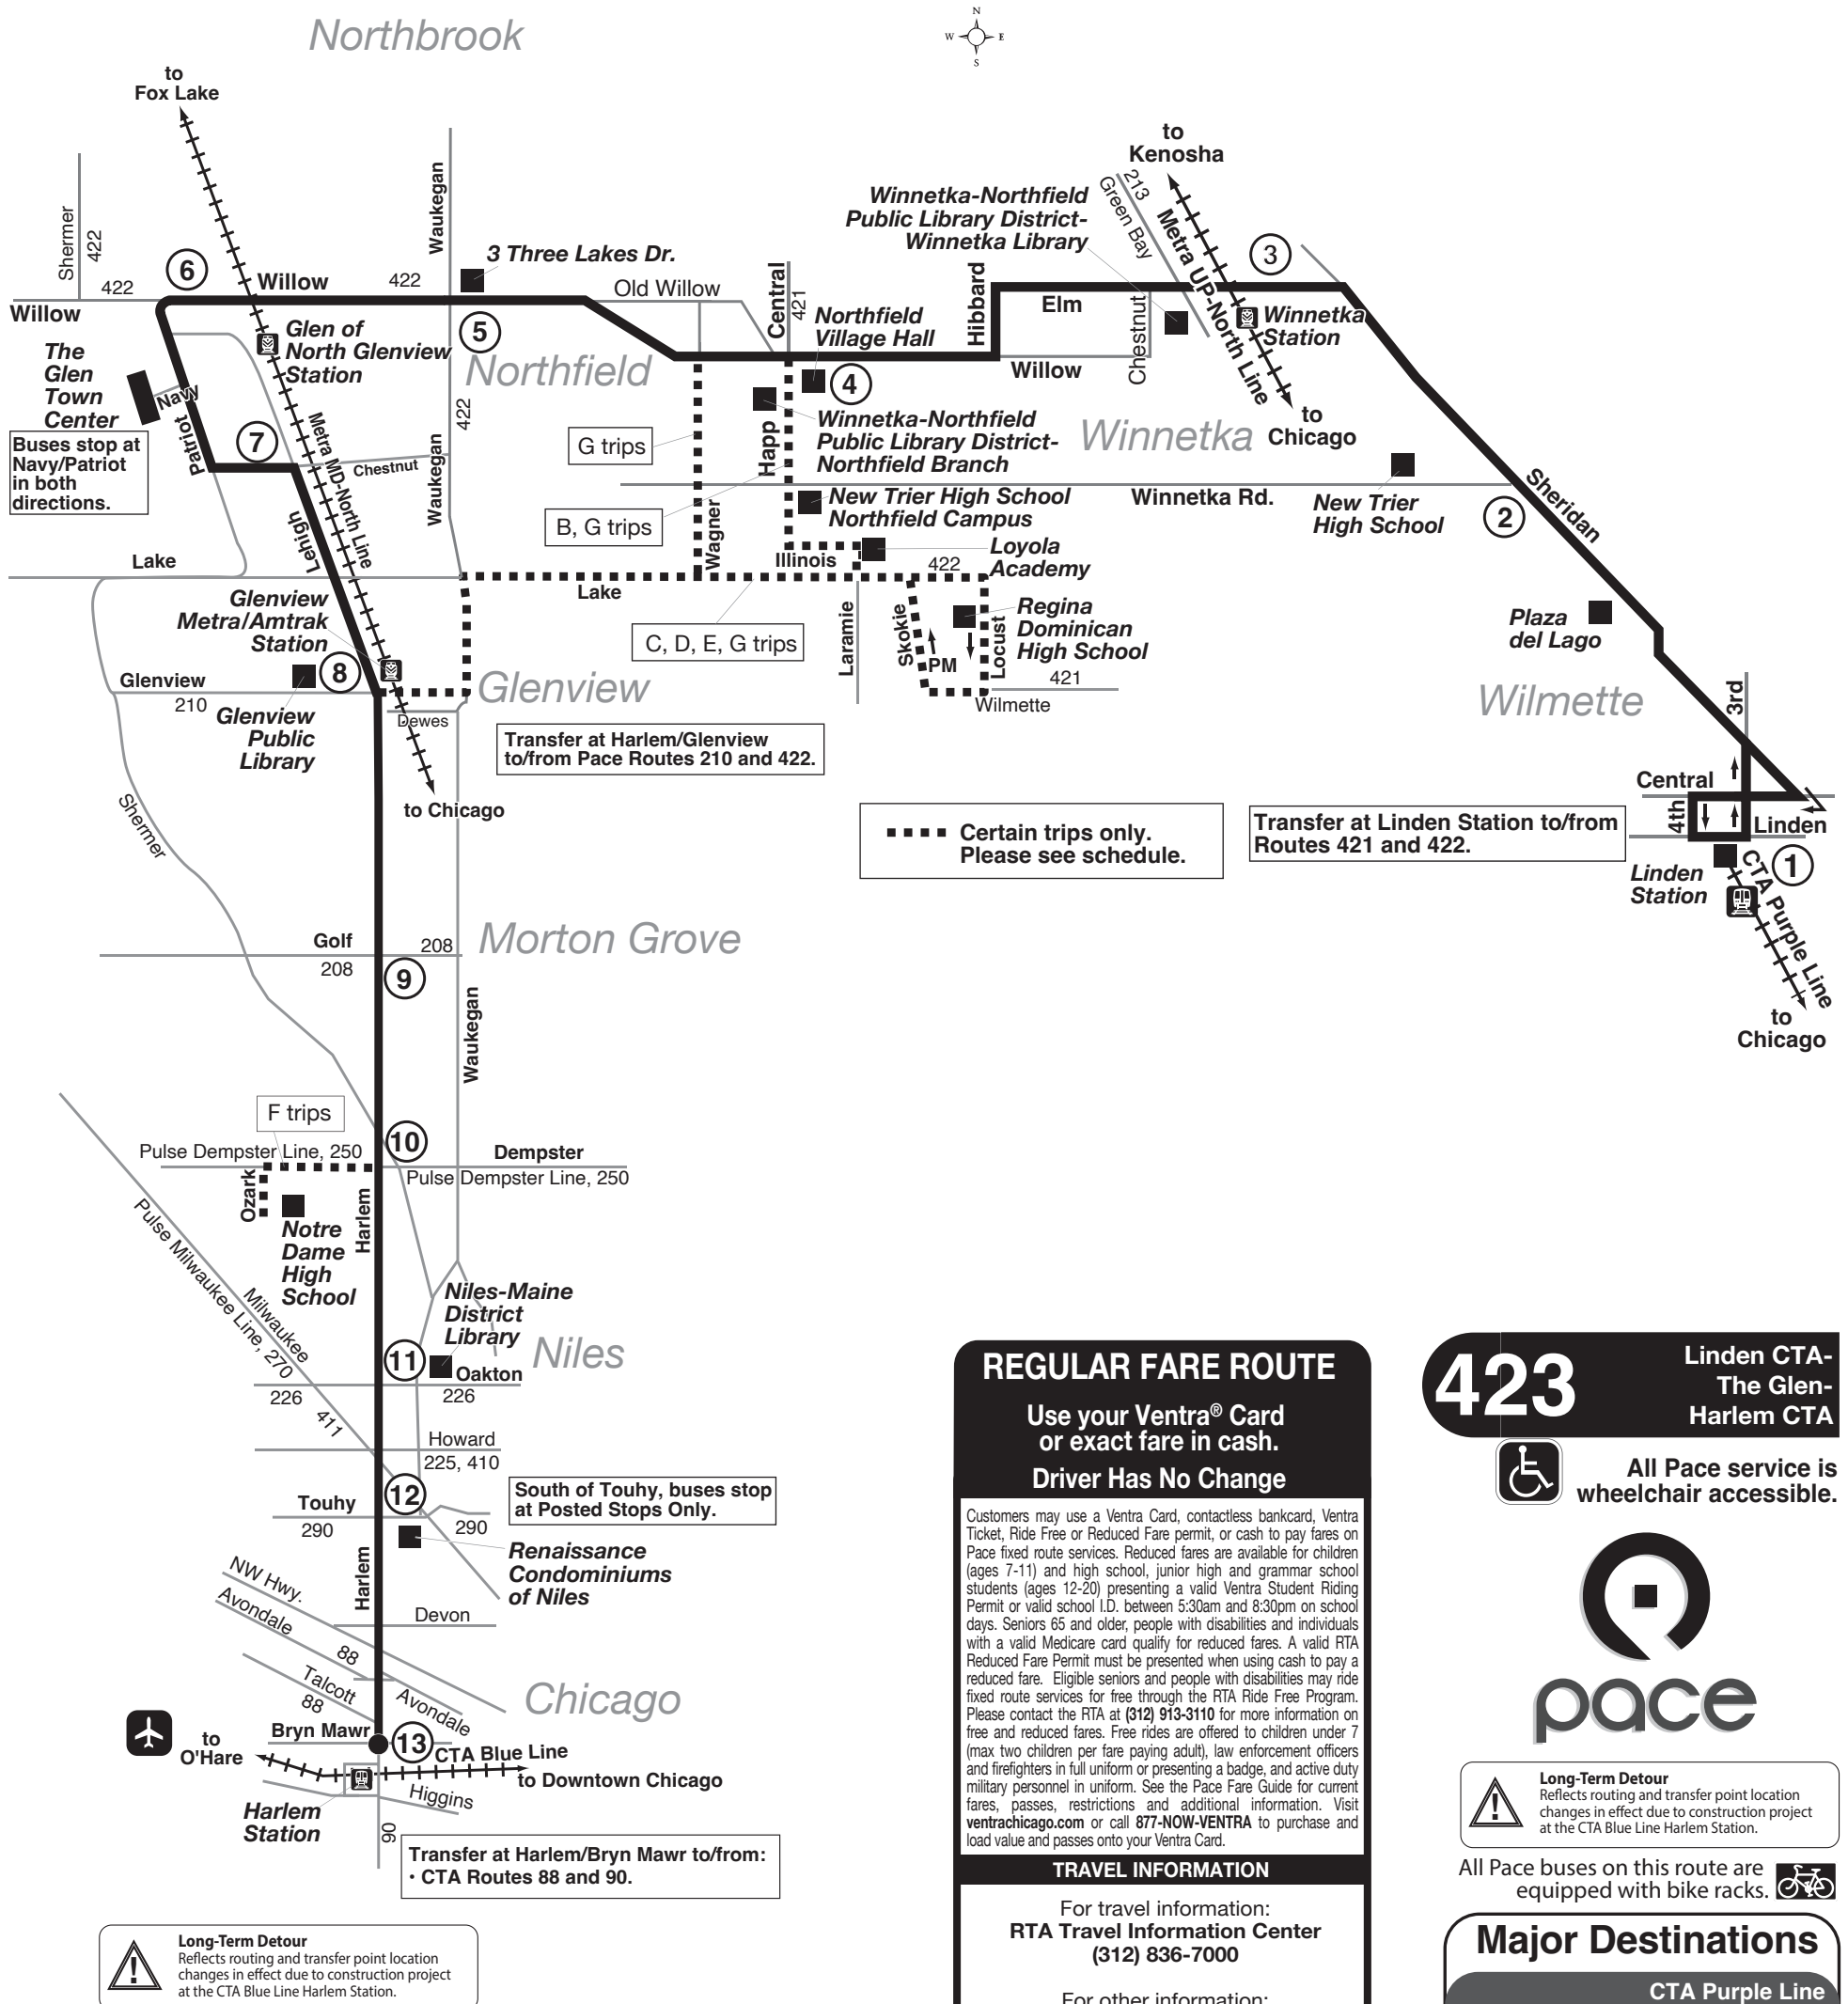

Route 423

Effective Date
February 19, 2024

REGULAR FARE ROUTE

Use your Ventra® Card or exact fare in cash.
Driver Has No Change

Customers may use a Ventra Card, contactless bankcard, Ventra Ticket, Ride Free or Reduced Fare permit, or cash to pay fares on Pace fixed route services. Reduced fares are available for children (ages 7-11) and high school, junior high and grammar school students (ages 12-20) presenting a valid Ventra Student Riding Permit or valid school I.D. between 5:30am and 8:30pm on school days. Seniors 65 and older, people with disabilities and individuals with a valid Medicare card qualify for reduced fares. A valid RTA Reduced Fare Permit must be presented when using cash to pay a reduced fare. Eligible seniors and people with disabilities may ride fixed route services for free through the RTA Ride Free Program. Please contact the RTA at (312) 913-3110 for more information on free and reduced fares. Free rides are offered to children under 7 (max two children per fare paying adult), law enforcement officers and firefighters in full uniform or presenting a badge, and active duty military personnel in uniform. See the Pace Fare Guide for current fares, passes, restrictions and additional information. Visit ventrachicago.com or call 877-NOW-VENTRA to purchase and load value and passes onto your Ventra Card.

TRAVEL INFORMATION

For travel information:
RTA Travel Information Center
(312) 836-7000

For other information:
Pace Customer Relations
(847) 364-PACE (7223)

CARRIER INFORMATION

OPERATED BY: Pace North Shore
For lost and found call (847) 869-3878

Long-Term Detour: Reflects routing and transfer point location changes in effect due to construction project at the CTA Blue Line Harlem Station.

All Pace buses on this route are equipped with bike racks.

Weekday Service

INTRODUCING

PULSE

Dempster Line

Daily Service

Pace's new rapid transit service

Faster trips every 15-20 minutes!

WEEKDAY SOUTHBOUND