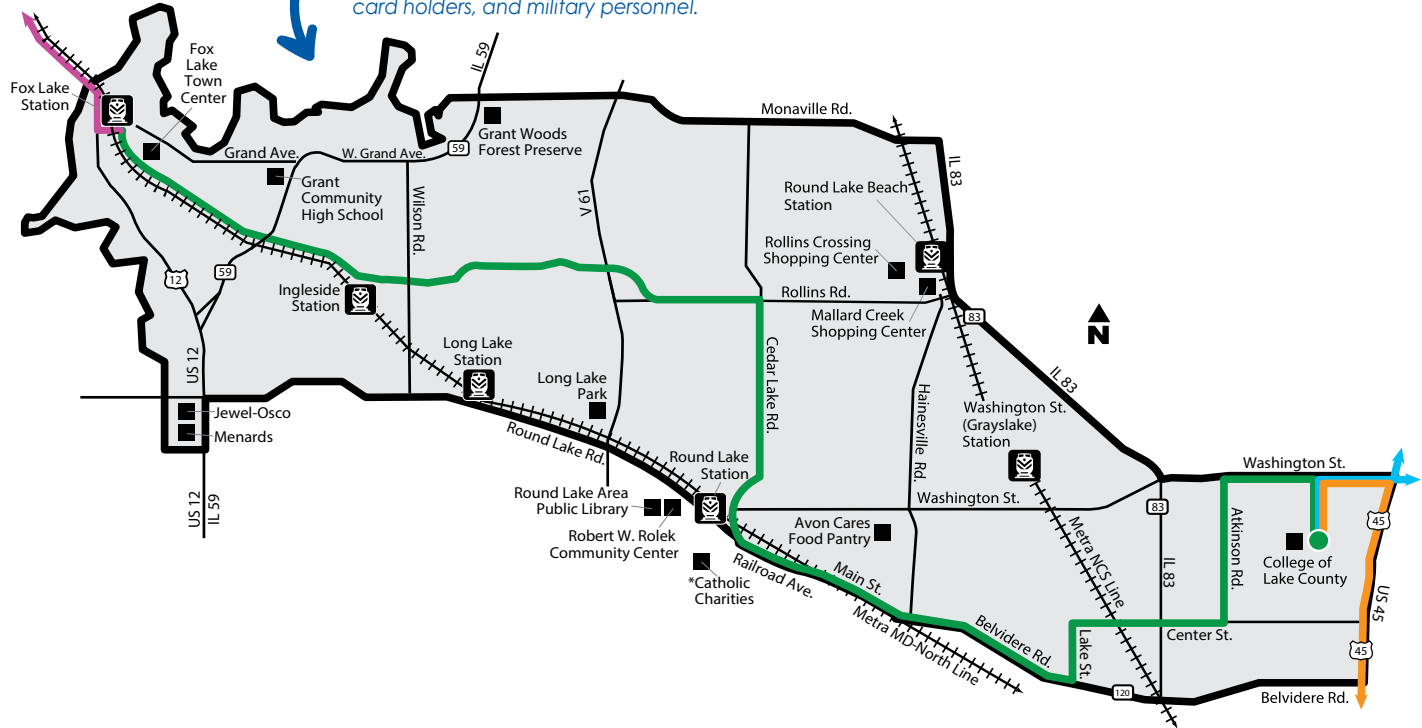

The new Pace On Demand mobile app allows easy booking, viewing, and canceling trips from your smartphone. Learn more or download it today at PaceBus.com/OnDemand.

You can go anywhere in this area for just \$2.00 with Ventra!

\$1.00 fare is available to seniors, persons with disabilities, Medicare card holders, and military personnel.

● Transfer at the College of Lake County to/from Routes 565, 570, 572 and 574.	Connecting Routes
Dark black line indicates On Demand service area borders. Locations on both sides of border road are served.	570
	565/572
	574
	806
* Service to/from Catholic Charities is by reservation only. Buses will pick up and drop off passengers ONLY in front of Catholic Charities.	