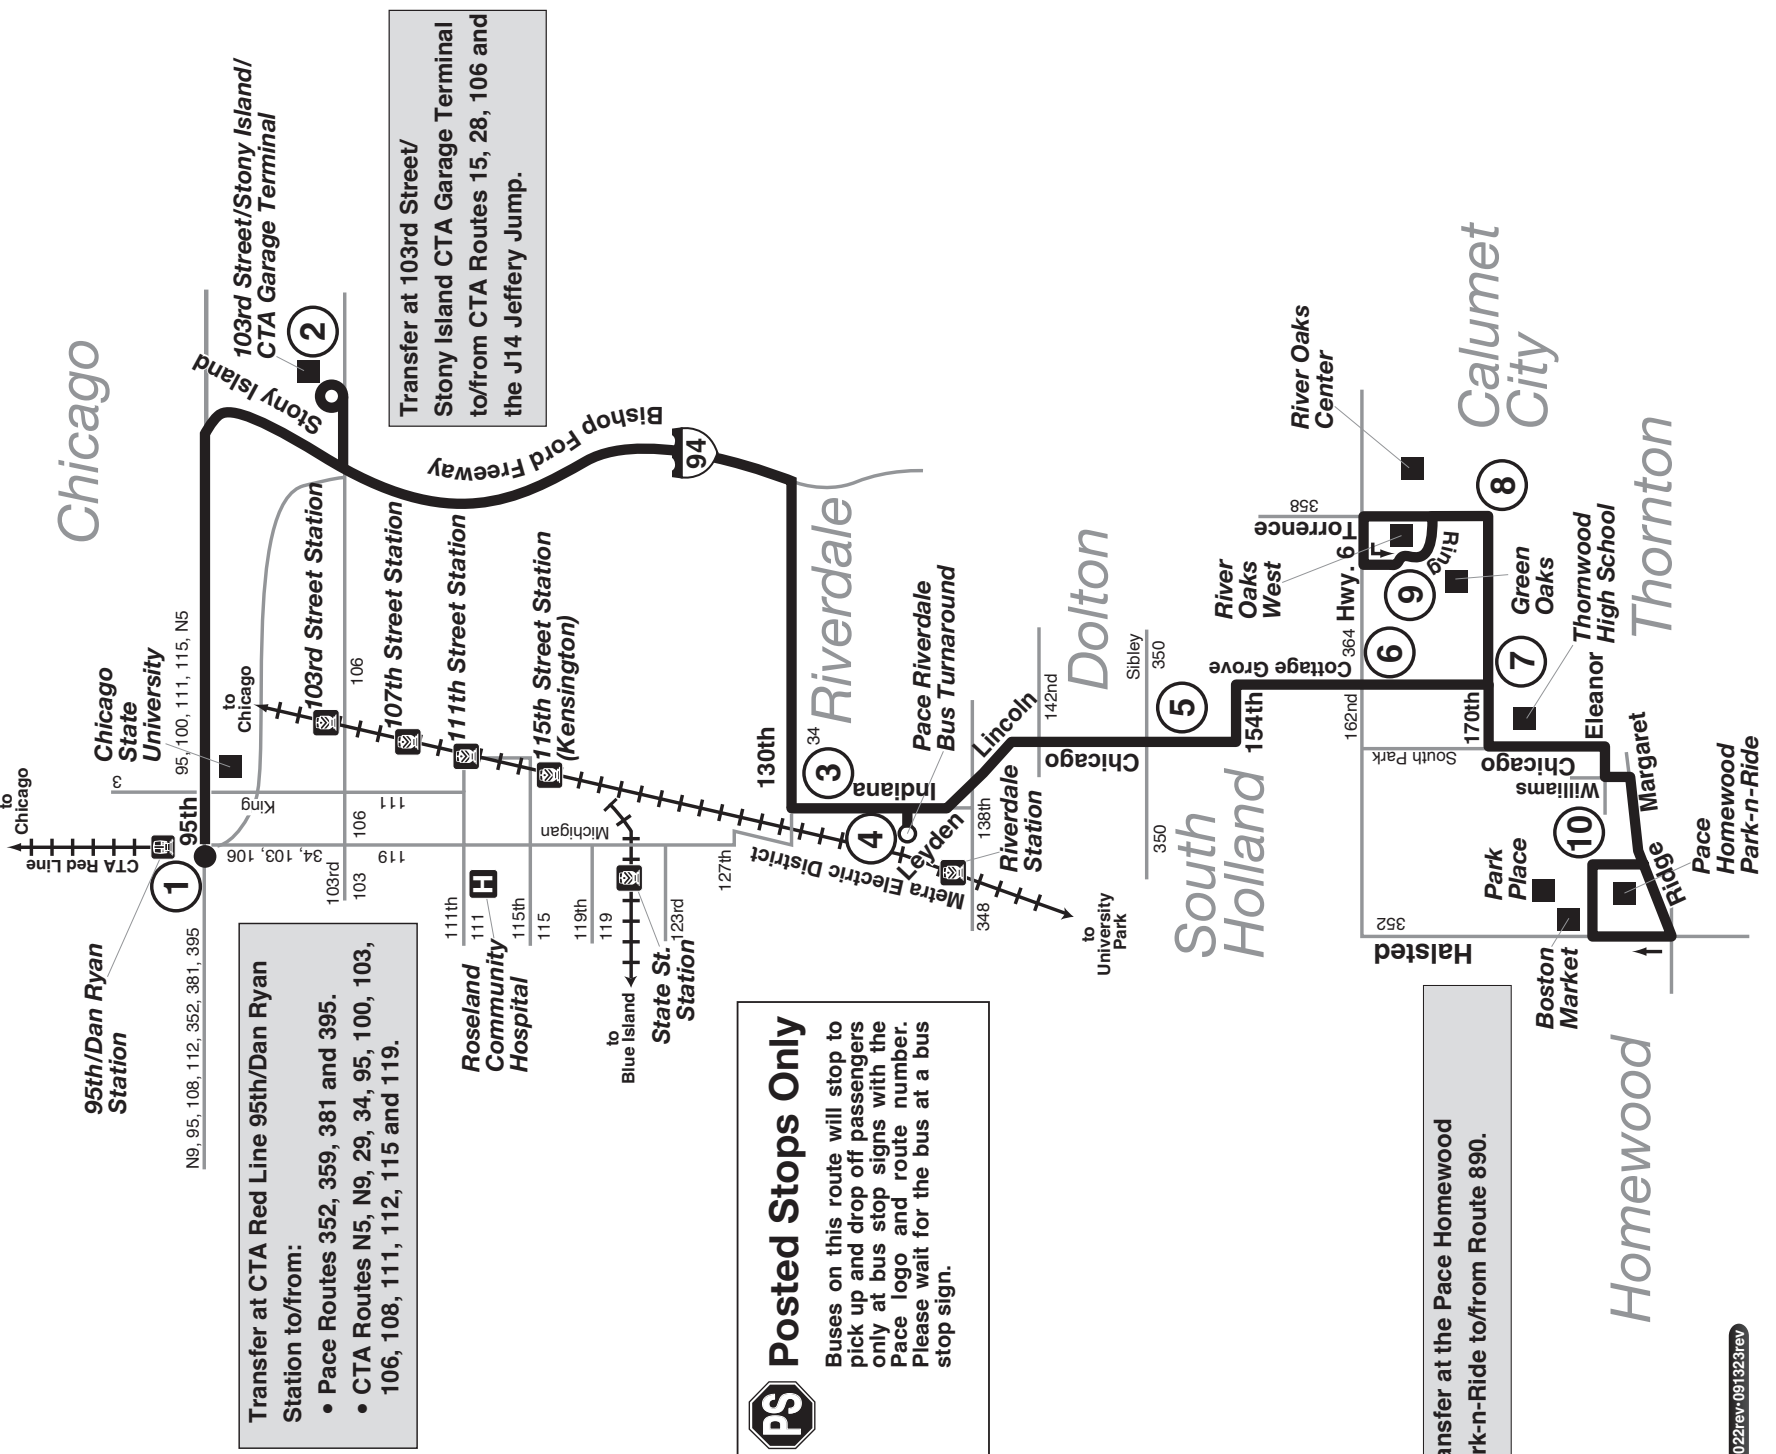

353 95th/Dan Ryan CTA-Calumet City-Homewood Limited

All Pace service is wheelchair accessible.

Posted Stops Only PS

All Pace buses on this route are equipped with bike racks.

Major Destinations

- CTA Red Line 95th/Dan Ryan Station
- Chicago State University
- 103rd Street/Stony Island/CTA Garage Terminal
- Pace Riverdale Bus Turnaround
- Thornwood High School
- Pace Homewood Park-n-Ride
- River Oaks Center Daily Service

Route 353 Effective Date December 4, 2022

Transfer at CTA Red Line 95th/Dan Ryan Station to/from:

- Pace Routes 352, 359, 381 and 395.
- CTA Routes N5, N9, 29, 34, 95, 100, 103, 106, 108, 111, 112, 115 and 119.

PS Posted Stops Only

Buses on this route will stop to pick up and drop off passengers only at bus stop signs with the Pace logo and route number. Please wait for the bus at a bus stop sign.

Transfer at the Pace Homewood Park-n-Ride to/from Route 890.

SATURDAY SOUTHBOUND

CTA RED LINE 95TH/DAN RYAN STATION	103RD/STONY ISLAND	130TH/INDIANA	PACE RIVERDALE TURNAROUND	SIBLEY/CHICAGO	COTTAGE GROVE/HWY 6	170TH/COTTAGE GROVE	170TH/TORRENCE	GREEN OAKS	PACE HOMEWOOD PARK-N-RIDE
5:59AM	-	6:14AM	6:17AM	6:24AM	6:29AM	6:32AM	-	-	6:43AM
6:59	-	7:14	7:17	7:24	7:29	7:32	7:36AM	7:45AM	-
7:59	8:09AM	8:18	8:21	8:29	8:35	8:38	-	-	8:49
8:59	9:09	9:18	9:21	9:29	9:36	9:39	9:43	9:52	-
9:59	10:09	10:18	10:21	10:29	10:36	10:39	-	-	10:50
11:04	11:14	11:23	11:26	11:34	11:41	11:44	11:48	11:57	-
12:09PM	12:19PM	12:28PM	12:31PM	12:39PM	12:46PM	12:49PM	-	-	1:00PM
1:09	1:19	1:28	1:31	1:39	1:46	1:49	1:53PM	2:02PM	-
2:14	2:24	2:33	2:36	2:44	2:51	2:54	-	-	3:05
3:14	3:24	3:33	3:36	3:44	3:51	3:54	3:58	4:07	-
4:19	4:29	4:38	4:41	4:49	4:56	4:59	-	-	5:10
5:24	5:34	5:43	5:46	5:54	6:01	6:04	6:08	6:17	-
6:29	6:39	6:48	6:51	6:59	7:05	7:08	-	-	7:19
7:34	7:44	7:53	7:56	8:04	8:10	8:13	8:17	8:26	-
8:39	8:49	8:58	9:01	9:09	9:15	9:18	9:22	9:31	-
9:29	9:39	9:48	9:51	9:59	10:05	10:08	-	-	10:19
10:34	10:44	10:53	10:56	11:04	11:10	11:13	-	-	11:24