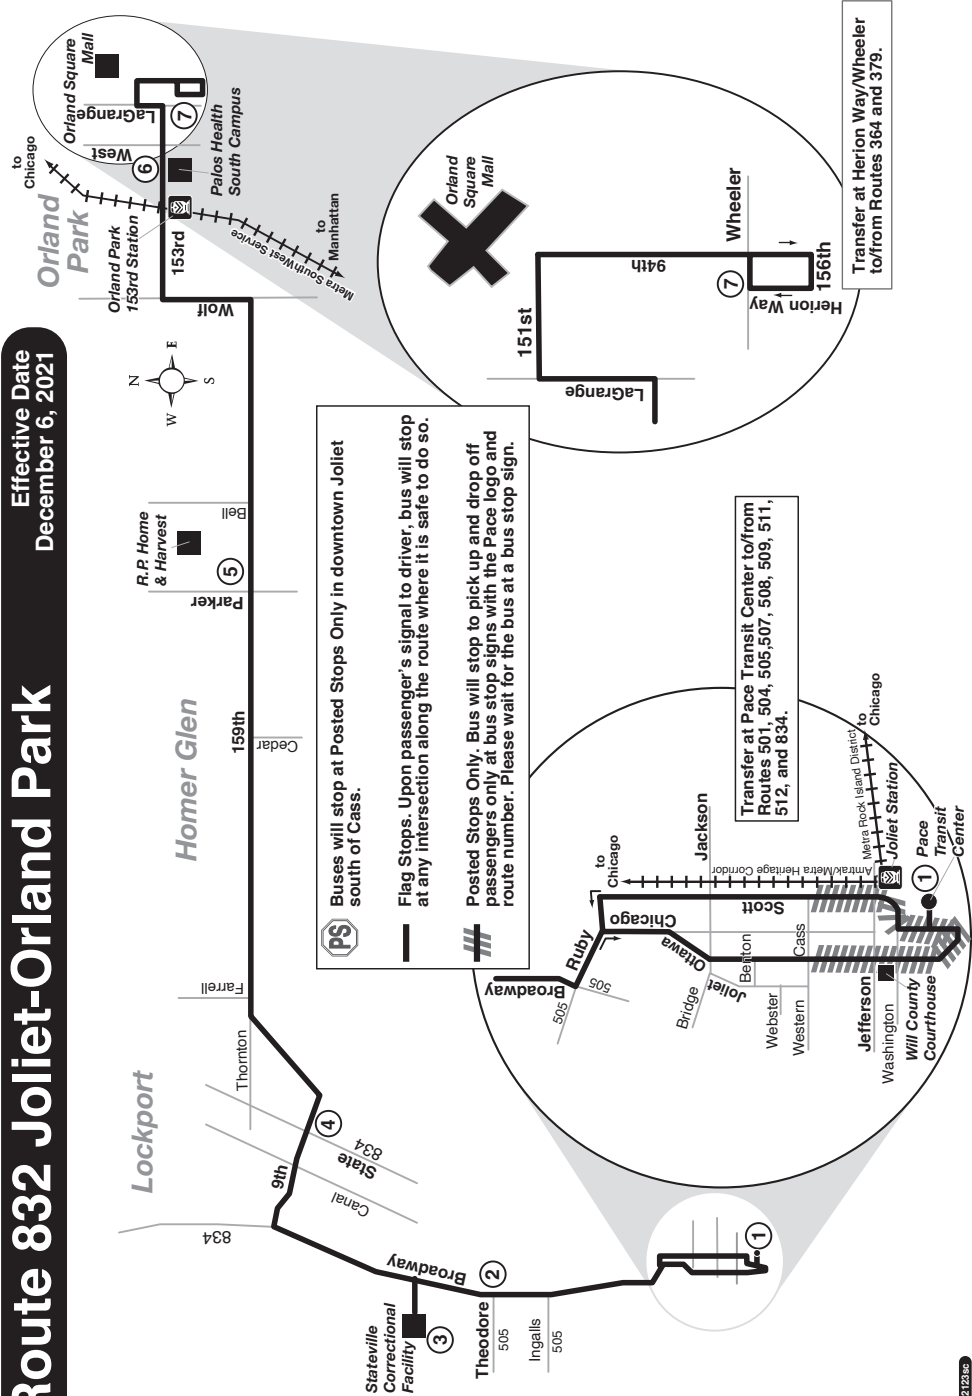

Route 832 Joliet-Orland Park

Effective Date
December 6, 2021

© 10/21 Rev 002123 SP

REGULAR FARE ROUTE

Use your Ventra® Card or exact fare in cash.
Driver Has No Change

TRAVEL INFORMATION

For travel information:
RTA Travel Information Center
(312) 836-7000

For other information:
Pace Customer Relations
(847) 364-PACE (7223)

CARRIER INFORMATION

OPERATED BY: Pace Heritage
For lost and found call (815) 723-3259

ADDITIONAL INFORMATION

The schedules, fares and other information in this timetable are subject to change. Pace does not assume responsibility for errors in timetables, nor for inconvenience or damage resulting from delayed trains or buses or failure to make connections.

Unless otherwise noted, bus will stop upon signal to driver at any intersection along the route where it is safe to do so.

PaceBus.com