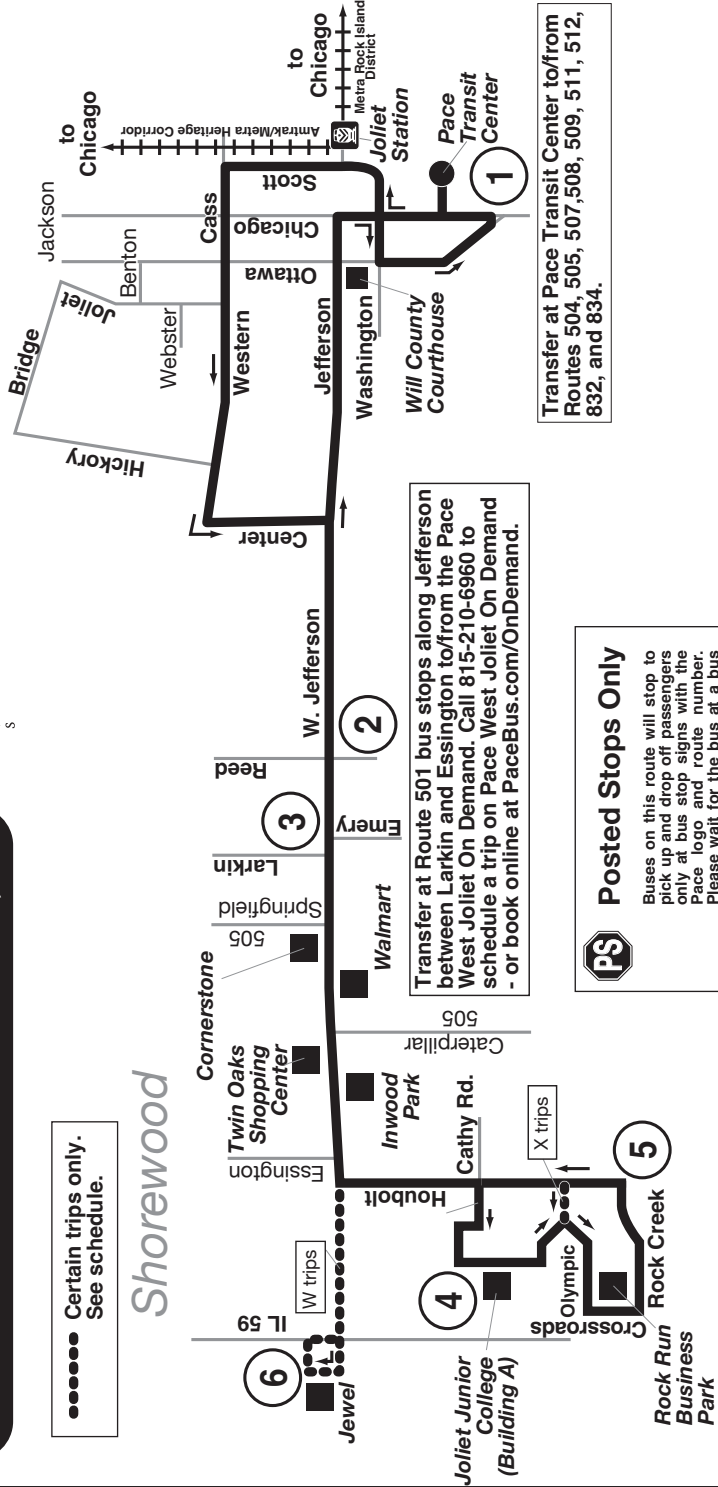

Route 501

Effective Date
December 6, 2021

Joliet

Transfer at Pace Transit Center to/from Routes 504, 505, 507, 508, 509, 511, 512, 832, and 834.

Posted Stops Only

Buses on this route will stop to pick up and drop off passengers only at bus stop signs with the Pace logo and route number. Please wait for the bus at a bus stop sign.

SATURDAY EASTBOUND

ROCK CREEK/HOUBOLT	JEFFERSON/LARKIN (AT EMERY)	JEFFERSON/REED	PACE TRANSIT CENTER
9:44AM	9:56AM	9:59AM	10:06AM
10:44	10:56	10:59	11:06
11:44	11:56	11:59	12:06PM
12:44PM	12:56PM	12:59PM	1:06
1:40	1:52	1:55	2:02
2:40	2:52	2:55	3:02
3:40	3:52	3:55	4:02
4:40	4:52	4:55	5:02
5:40	5:52	5:55	6:02
6:40	6:52	6:55	7:02
7:40	7:52	7:55	8:02
8:37	8:49	8:52	8:59
9:38	9:50	9:53	10:00