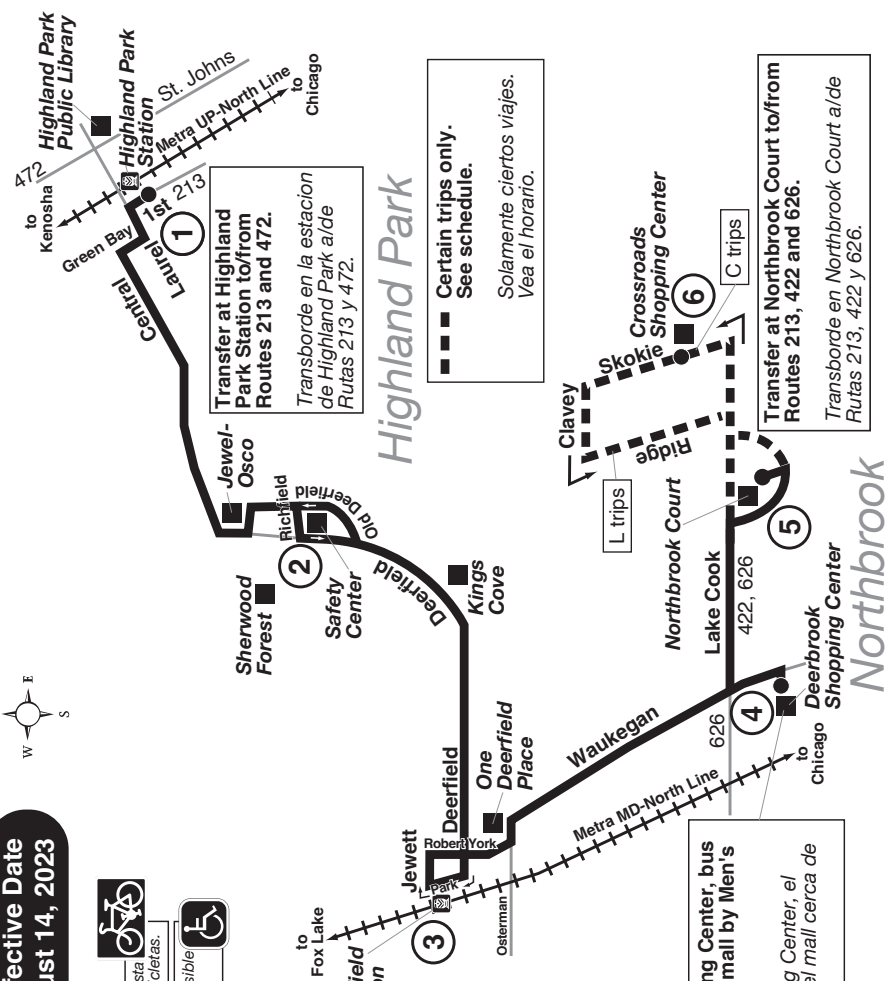

Route 471

Effective Date
August 14, 2023

Todos los autobuses de Pace en esta ruta están equipados con portabicicletas.
El servicio de Pace es accesible para sillas de ruedas.

Deerfield

PS Posted Stops Only

Buses on this route will stop to pick up and drop off passengers only at bus stop signs with the Pace logo and route number. Please wait for the bus at a bus stop sign.
Solamente Paradas Asignadas
Los Autobuses en esta ruta pararan a recoger y bajar a pasajeros solamente donde haya parada de autobuses señaladas con el logo de Pace y el número de la ruta. Por favor espere al autobús donde estén estas señales.

At Deerbrook Shopping Center, bus stops on east side of mall by Men's Wearhouse.
En Deerbrook Shopping Center, el autobús para al este del mall cerca de Men's Wearhouse.

Certain trips only. See schedule. Solamente ciertos viajes. Vea el horario.

PaceBus.com