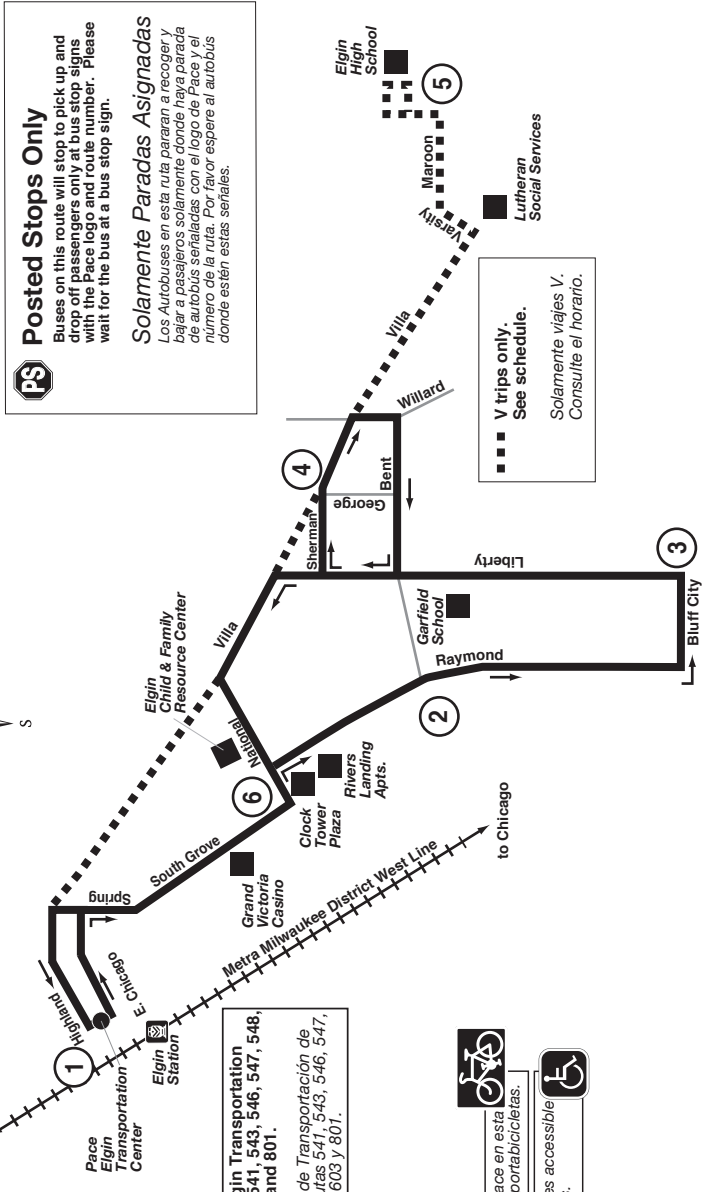

Route 542

Effective Date
May 20, 2019

Posted Stops Only
Buses on this route will stop to pick up and drop off passengers only at bus stop signs with the Pace logo and route number. Please wait for the bus at a bus stop sign.

Solamente Paradas Asignadas
Los Autobuses en esta ruta pararan a recoger y bajar a pasajeros solamente donde haya parada de autobus señaladas con el logo de Pace y el numero de la ruta. Por favor espere al autobus donde estén estas señales.

Transfer at the Pace Elgin Transportation Center
Transfer from Routes 541, 543, 546, 547, 548, 549, 550, 552, 554, 603 and 601.

Transbórdese en el Centro de Transportación de Pace en Elgin a las Rutas 541, 543, 546, 547, 548, 549, 550, 552, 554, 603 y 601.

V - Trip serves Elgin High School, then returns to Pace Elgin Transportation Center via Villa between Varsity and Highland.

P Posted Stops Only. Buses will stop at Posted Stops Only along the entire route.