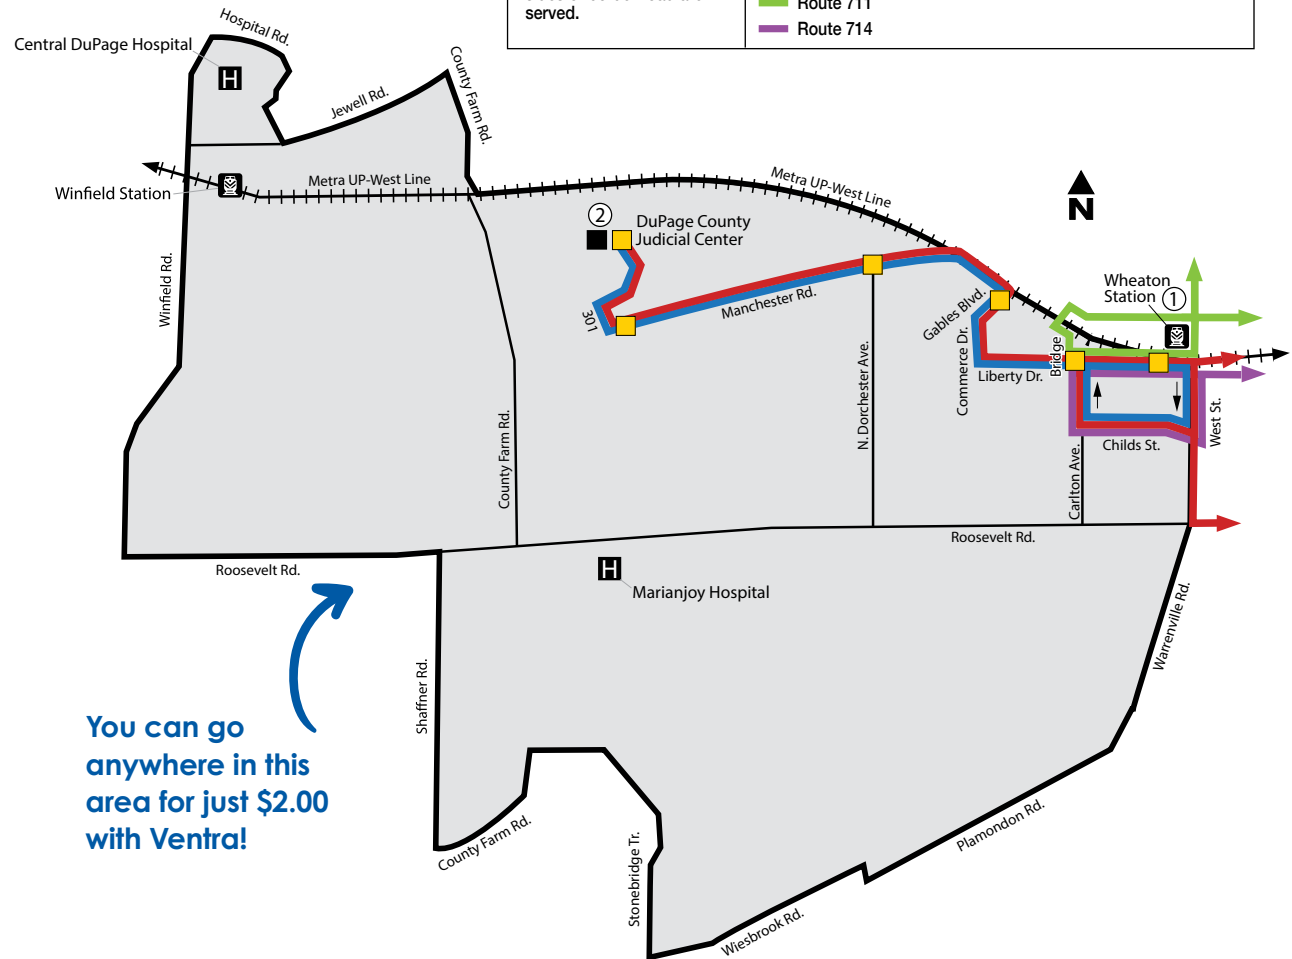

*Bus arrives/departs from the Wheaton - Winfield On Demand bus stop located on the southwest corner of Liberty/West.

No Saturday, Sunday or holiday service. For additional scheduled service information, please visit PaceBus.com

 **pace**
Connecting Communities

PaceBus.com/OnDemand

NOVEMBER 2022

An affordable ride is right outside your front door.

Pace On Demand service is a reservation based, curb-to-curb, shared ride service for commuters just like you.

At the Wheaton Metra Station, pickups do not need to be prearranged. See schedule on reverse. On Demand service is wheelchair accessible and is open to the general public.

Pace on Demand accepts cash, Ventra®, Ventra transfers and honors the Reduced Fare Policy for eligible customers. For more information, visit PaceBus.com.

\$1.00 fare is available to seniors, persons with disabilities, Medicare card holders, and military personnel.

You can go anywhere in this area for just \$2.00 with Ventra!

Get started:

Weekdays
6:30 am - 6:45 pm