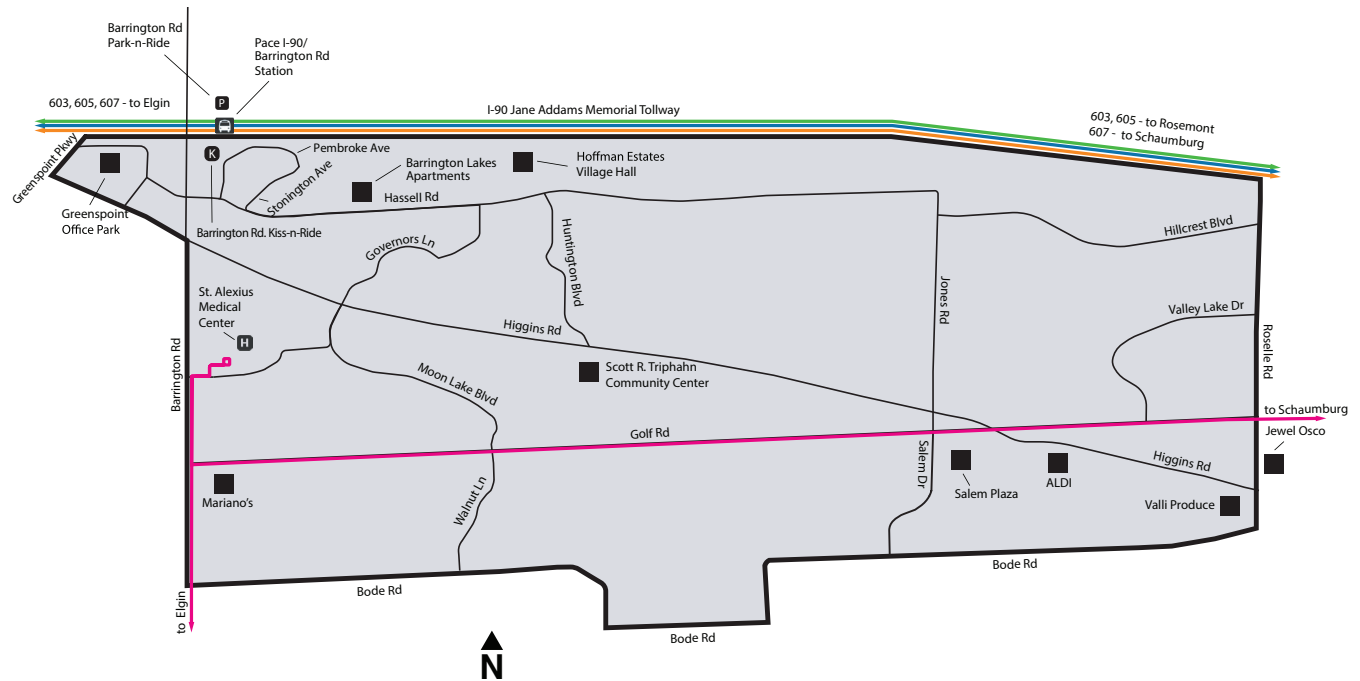

At the Barrington Road Station, pickups do not need to be prearranged. See schedule on reverse. On Demand service is wheelchair accessible and is open to the general public.

Pace On Demand accepts cash, Ventra®, Ventra transfers and honors the Reduced Fare Policy for eligible customers. For more information, visit PaceBus.com.

\$1.00 fare is available to seniors, persons with disabilities, Medicare card holders, and military personnel.

K Transfer at the Pace I-90/Barrington Rd. Station to/ from Routes 603, 605 and 607.	
Dark black line indicates On-Demand service area borders. Locations on both sides of all border roads except I-90 Jane Addams Memorial Tollway are served.	Connecting Routes 554 605 603 607

You can go anywhere in this area for just \$2.00 with Ventra!

Get started:

Weekdays
6:00 am - 6:30 pm

Reservations
1 hour - 7 days prior

Online
PaceBus.com/OnDemand

Phone
224-323-2998

One way \$2.00
Cash = \$2.25