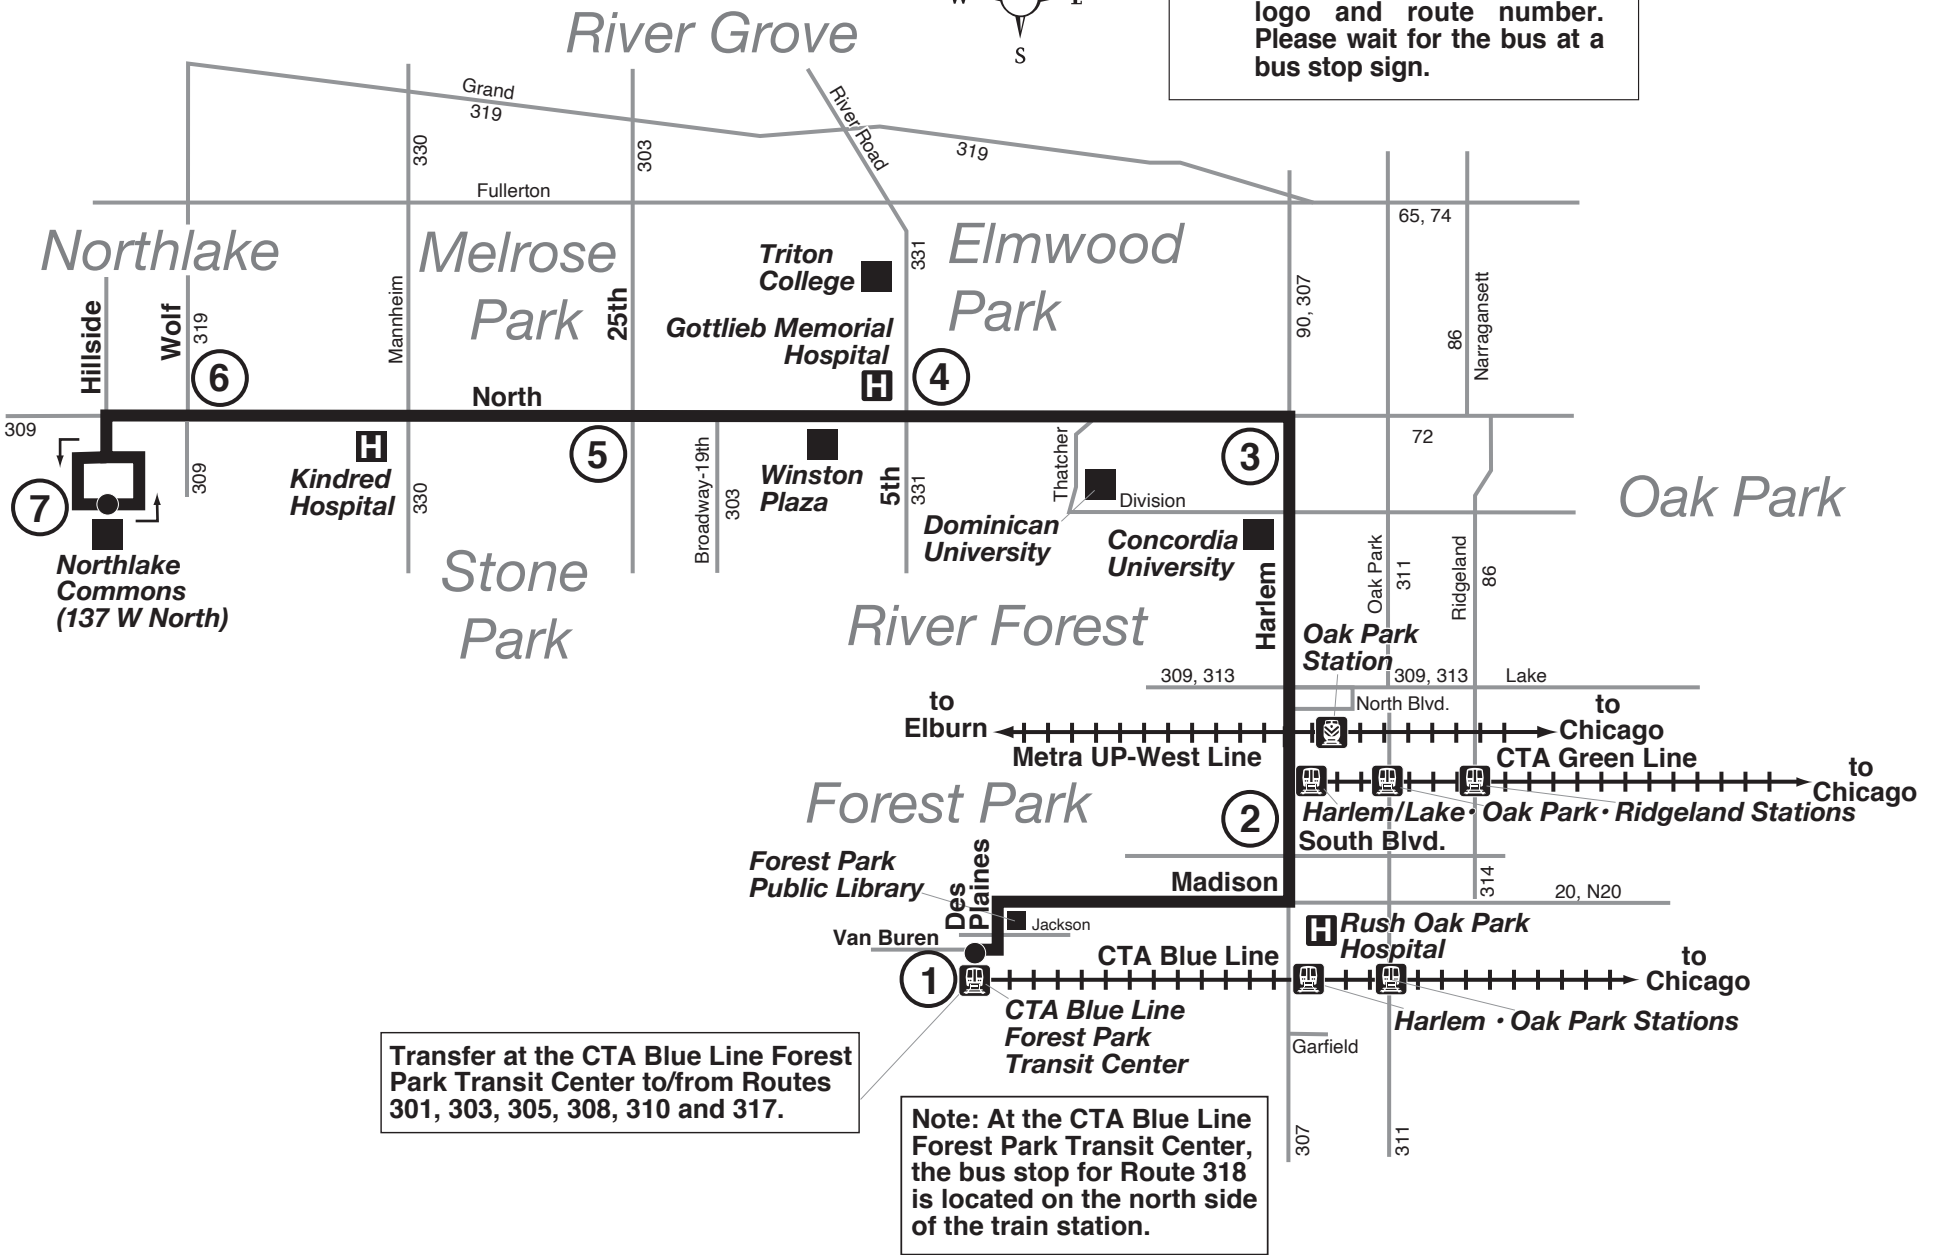

Route 318

Effective Date
November 10, 2022

PS Posted Stops Only
Buses on this route will stop to pick up and drop off passengers only at bus stop signs with the Pace logo and route number. Please wait for the bus at a bus stop sign.

Transfer at the CTA Blue Line Forest Park Transit Center to/from Routes 301, 303, 305, 308, 310 and 317.

Note: At the CTA Blue Line Forest Park Transit Center, the bus stop for Route 318 is located on the north side of the train station.

PS -Posted Stops Only. Buses will stop at Posted Stops Only along the entire route. Sunday service will operate on New Year's Day, Memorial Day, Independence Day, Labor Day, Thanksgiving Day and Christmas Day.

All Pace service is wheelchair accessible.

All Pace buses on this route are equipped with bike racks.

Posted Stops Only

Major Destinations

- CTA Blue Line Forest Park Transit Center
- CTA Green Line Harlem/Lake Station
- Metra UP-West Line Oak Park Station
- Concordia University
- Dominican University
- Gottlieb Hospital
- Kindred Hospital
- Northlake Commons