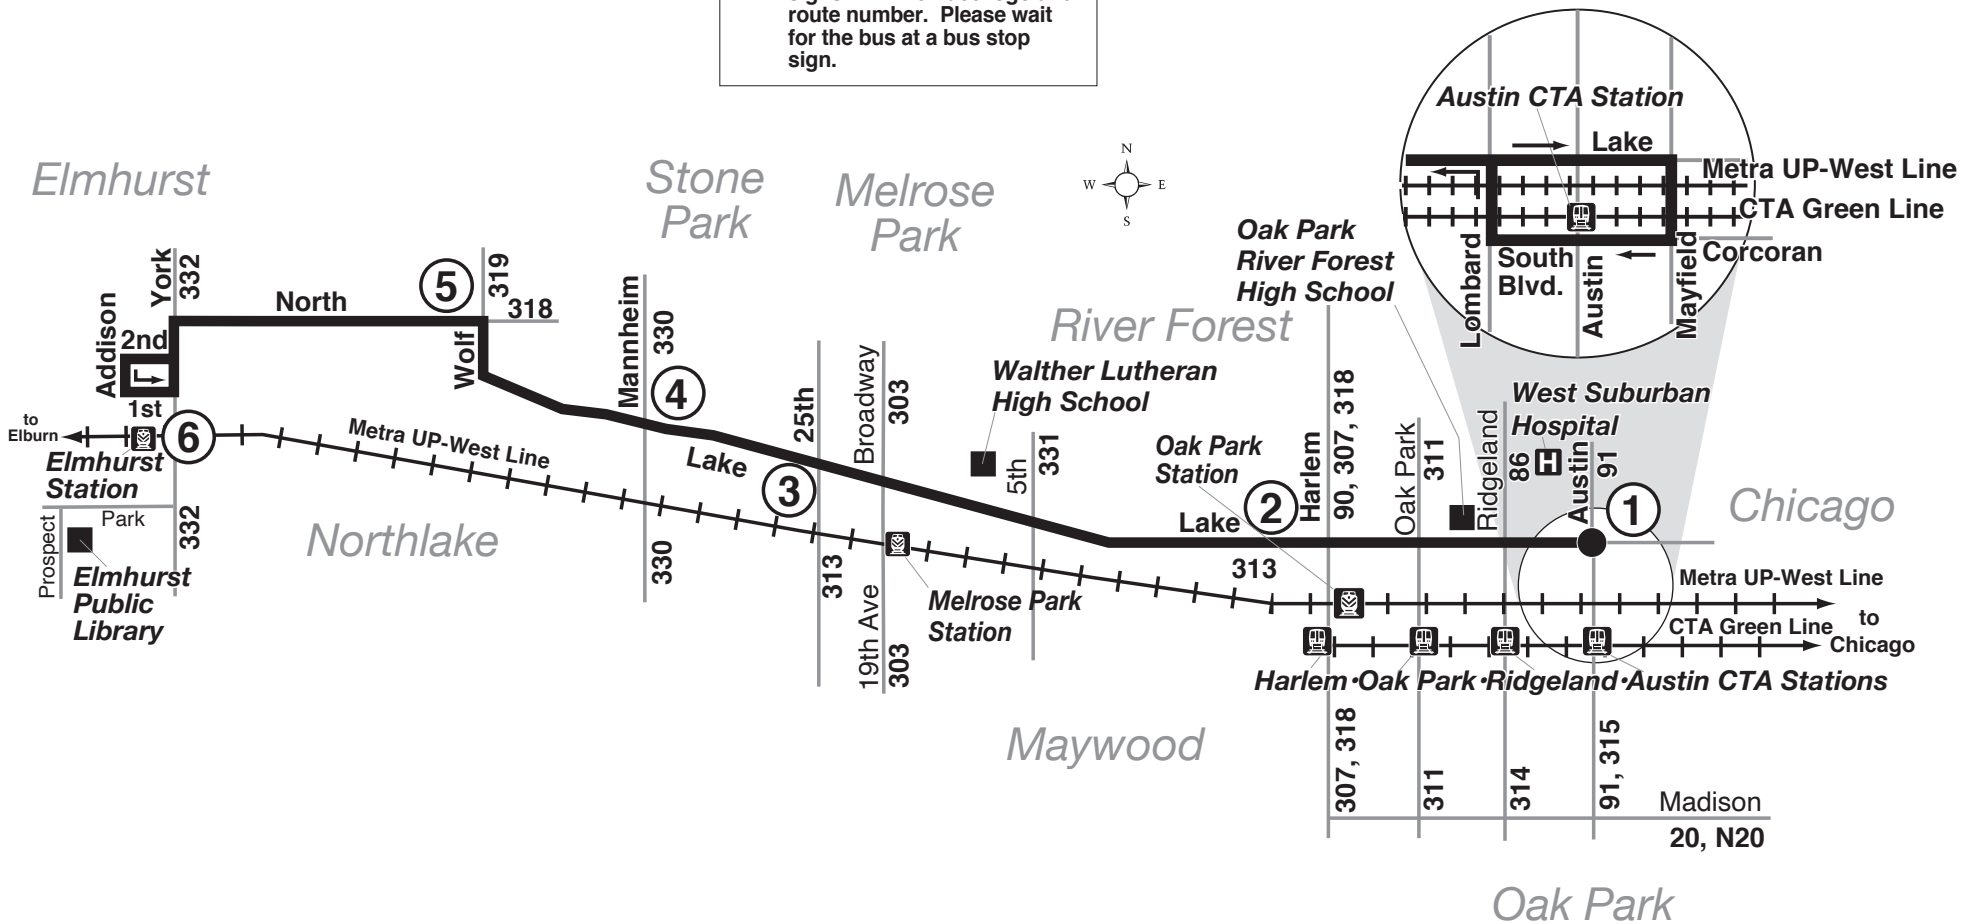

Route 309

Effective Date
February 13, 2022

PS Posted Stops Only

Buses on this route will stop to pick up and drop off passengers only at bus stop signs with the Pace logo and route number. Please wait for the bus at a bus stop sign.

020320rev-030722rev

COMBINED ROUTES 309 & 313 SCHEDULE SERVICE BETWEEN LAKE/AUSTIN AND LAKE/25TH

SUNDAY EASTBOUND

SUNDAY WESTBOUND

ROUTE	LAKE/25TH	LAKE/HARLEM	LAKE/AUSTIN	ROUTE	LAKE/AUSTIN	LAKE/HARLEM	LAKE/25TH
309	7:33AM	7:46AM	7:53AM	313	7:48AM	7:59AM	8:10AM
313	8:03	8:16	8:23	309	8:18	8:29	8:40
309	8:33	8:46	8:53	313	8:48	8:59	9:10
313	9:03	9:16	9:23	309	9:18	9:29	9:40
309	9:33	9:46	9:53	313	9:48	9:59	10:10
313	10:03	10:16	10:23	309	10:18	10:29	10:40
309	10:33	10:46	10:53	313	10:48	10:59	11:10
313	11:03	11:16	11:27	309	11:18	11:29	11:40
309	11:33	11:46	11:57	313	11:48	12:01PM	12:12PM
313	12:03PM	12:16PM	12:27PM	309	12:18PM	12:31	12:42
309	12:33	12:46	12:57	313	12:48	1:01	1:12
313	1:03	1:16	1:27	309	1:18	1:31	1:42
309	1:33	1:46	1:57	313	1:48	2:01	2:12
313	2:03	2:16	2:27	309	2:18	2:31	2:42
309	2:33	2:46	2:57	313	2:48	3:01	3:12
313	3:03	3:16	3:27	309	3:18	3:31	3:42
309	3:33	3:46	3:57	313	3:48	4:01	4:12
313	4:03	4:16	4:27	309	4:18	4:31	4:42
309	4:33	4:46	4:57	313	4:48	5:01	5:12
313	5:03	5:16	5:27	309	5:18	5:31	5:42
309	5:33	5:46	5:57	313	5:48	6:01	6:12
313	6:03	6:16	6:27	309	6:18	6:31	6:42
309	6:33	6:46	6:57	313	6:48	6:59	7:10
313	7:03	7:16	7:27	309	7:18	7:29	7:40
309	7:33	7:46	7:57	313	7:48	7:59	8:10

PS Posted Stops Only. Buses will stop at Posted Stops Only along the entire route.

Sunday service will operate on New Year's Day, Memorial Day, Independence Day, Labor Day, Thanksgiving Day and Christmas Day.

REGULAR FARE ROUTE

Use your Ventra® Card or exact fare in cash.
Driver Has No Change

TRAVEL INFORMATION

For travel information:
RTA Travel Information Center
(312) 836-7000

For other information:
Pace Customer Relations
(847) 364-PACE (7223)

CARRIER INFORMATION

OPERATED BY: Pace West
For lost and found call (708) 344-7400