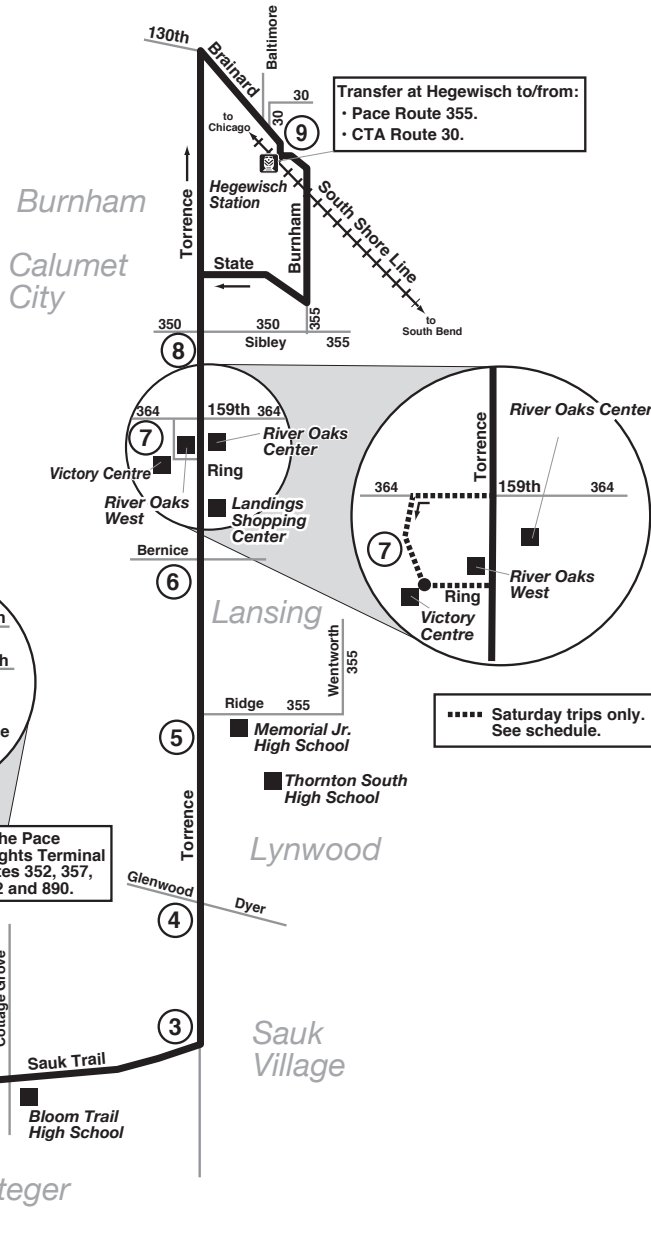

Route 358

Effective Date
February 14, 2022

REGULAR FARE ROUTE

Use your Ventra® Card
or exact fare in cash.

Driver Has No Change

TRAVEL INFORMATION

For travel information:
RTA Travel Information Center
(312) 836-7000

For other information:
Pace Customer Relations
(847) 364-PACE (7223)

CARRIER INFORMATION

OPERATED BY: Pace South
For lost and found call (708) 331-0051
ADDITIONAL INFORMATION

Unless otherwise noted, bus will stop upon signal to driver at any intersection along the route where it is safe to do so.