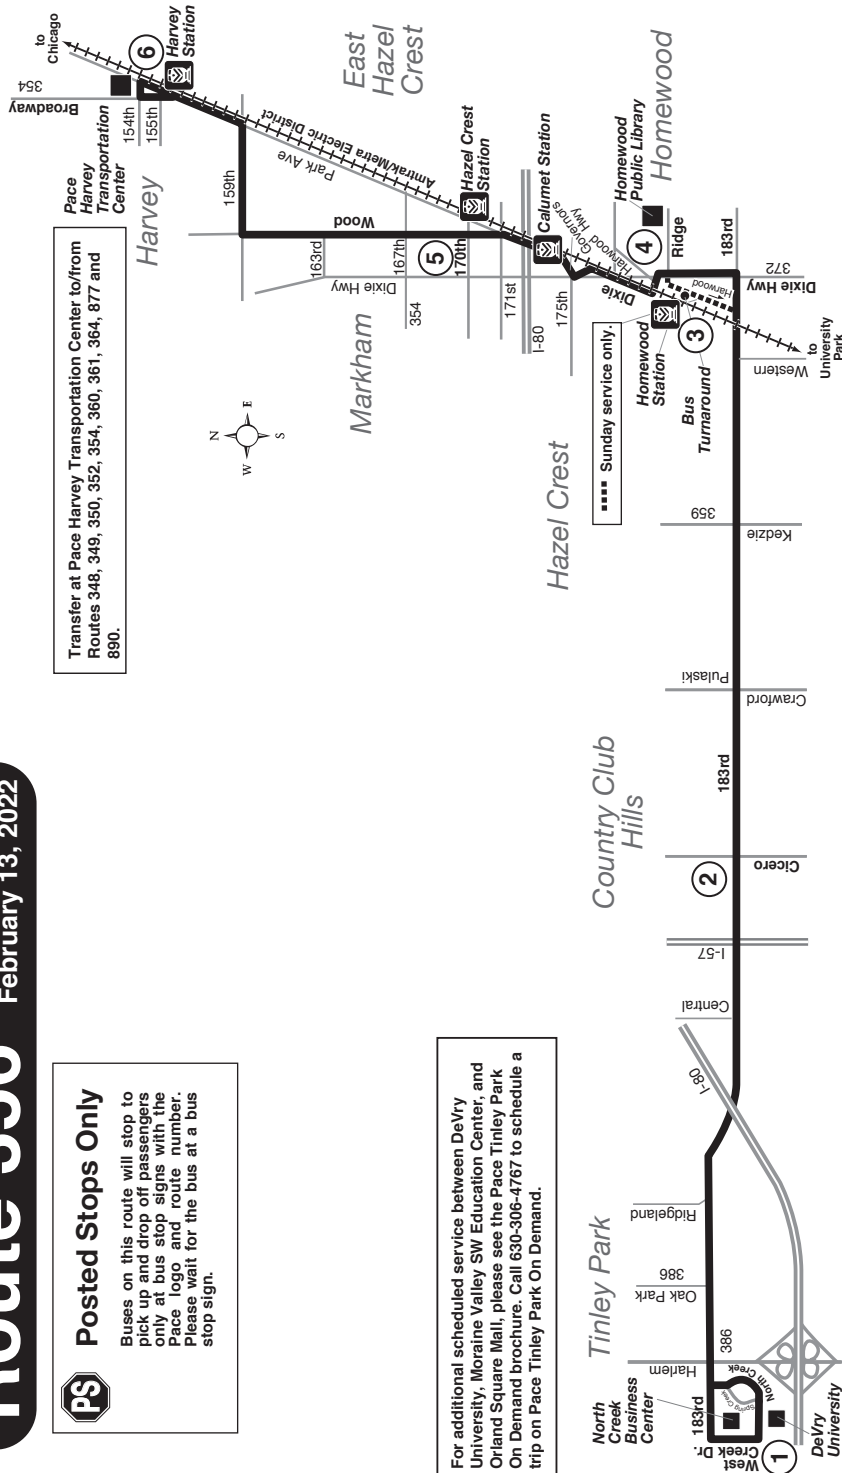

Route 356

Effective Date
February 13, 2022

Posted Stops Only

Buses on this route will stop to pick up and drop off passengers only at bus stop signs with the Pace logo and route number. Please wait for the bus at a bus stop sign.

For additional scheduled service between DeVry University, Moraine Valley SW Education Center, and Orland Square Mall, please see the Pace Tinley Park On Demand brochure. Call 630-306-4767 to schedule a trip on Pace Tinley Park On Demand.

Transfer at DeVry University to/from Route 386 and Pace Tinley Park On Demand.

062221 rev.03/22/ev

Posted Stops Only

Buses on this route will stop to pick up and drop off passengers only at bus stop signs with the Pace logo and route number. Please wait for the bus at a bus stop sign.

Buses will stop at Posted Stops Only along the entire route.
 Sunday service will operate on New Year's Day, Memorial Day, Independence Day, Labor Day, Thanksgiving and Christmas Day.