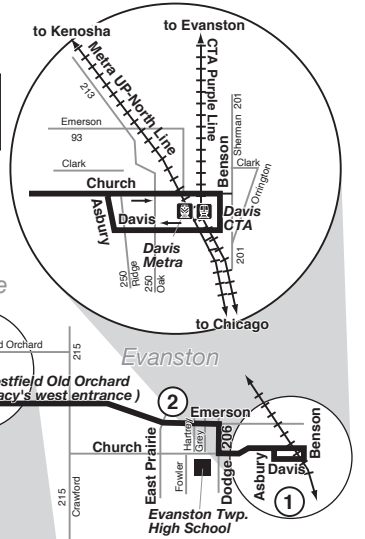

Route 208 Effective Date February 13, 2022

Posted Stops Only

Buses on this route will stop to pick up and drop off passengers only at bus stop signs with the Pace logo and route number. Please wait for the bus at a bus stop sign.

Transfer at bus stops along Route 208 between Golf/New Wilke and Arlington Heights/Golf to/from the Arlington Heights-Rolling Meadows On Demand. Call 224-803-9277 for details about On Demand zone boundaries, service hours and to schedule a ride—or book online at PaceBus.com/OnDemand.

Transfer at Westfield Old Orchard to/from:
• Pace Routes 215 and 422.
• CTA Routes 54A, 97 and 201.

For connecting service to/from Skokie Courthouse, transfer at Westfield Old Orchard to/from:
• Pace Route 422.
• CTA Route 54A.