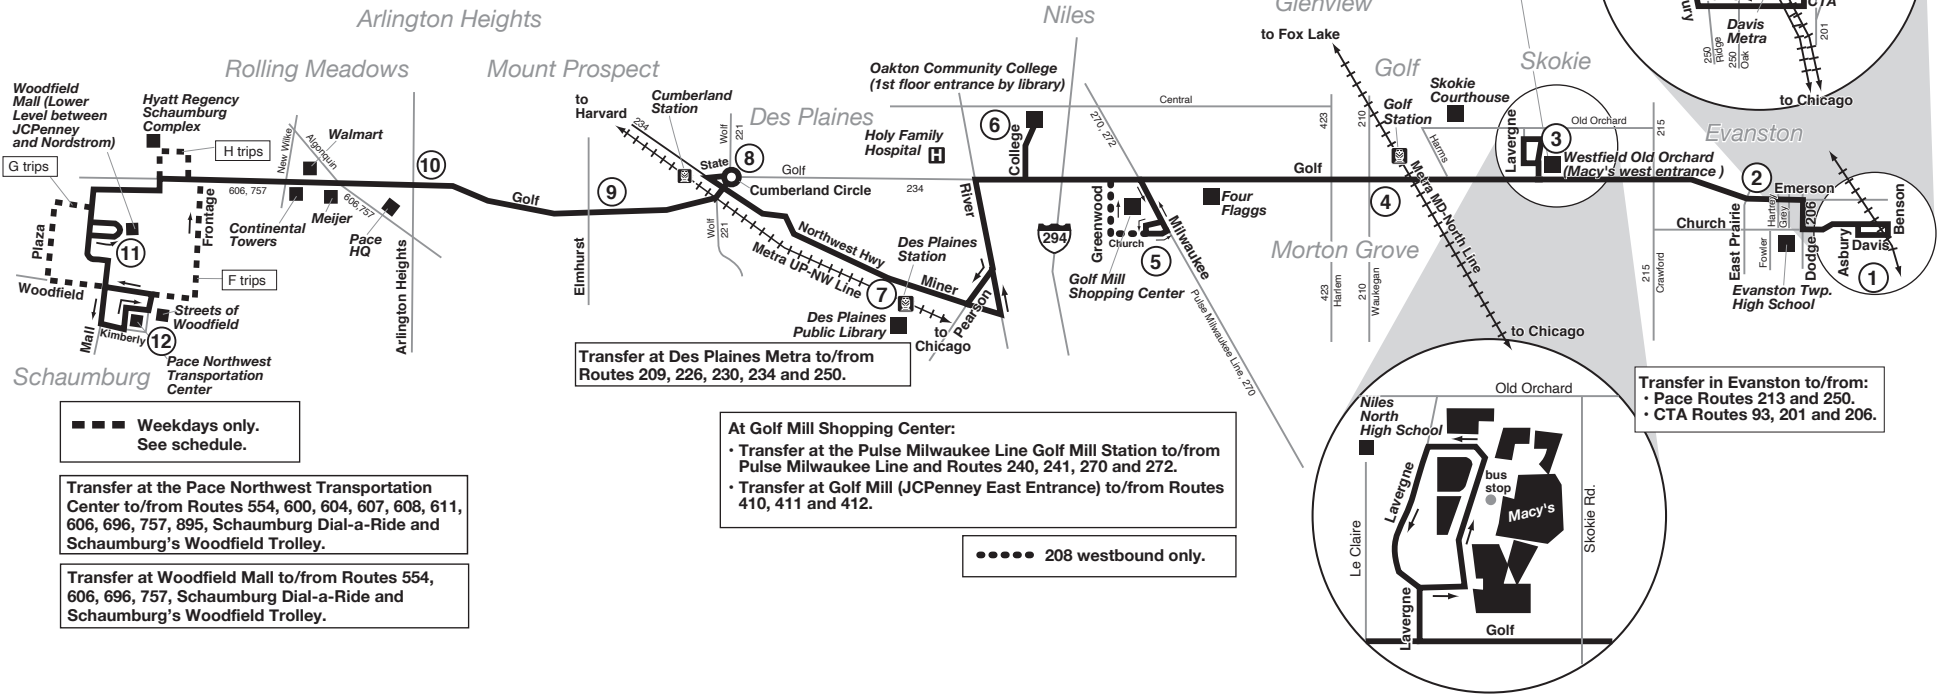

Transfer at Des Plaines Metra to/from Routes 209, 226, 230, 234 and 250.

At Golf Mill Shopping Center:
• Transfer at the Pulse Milwaukee Line Golf Mill Station to/from Pulse Milwaukee Line and Routes 240, 241, 270 and 272.
• Transfer at Golf Mill (JCPenney East Entrance) to/from Routes 410, 411 and 412.

..... 208 westbound only.