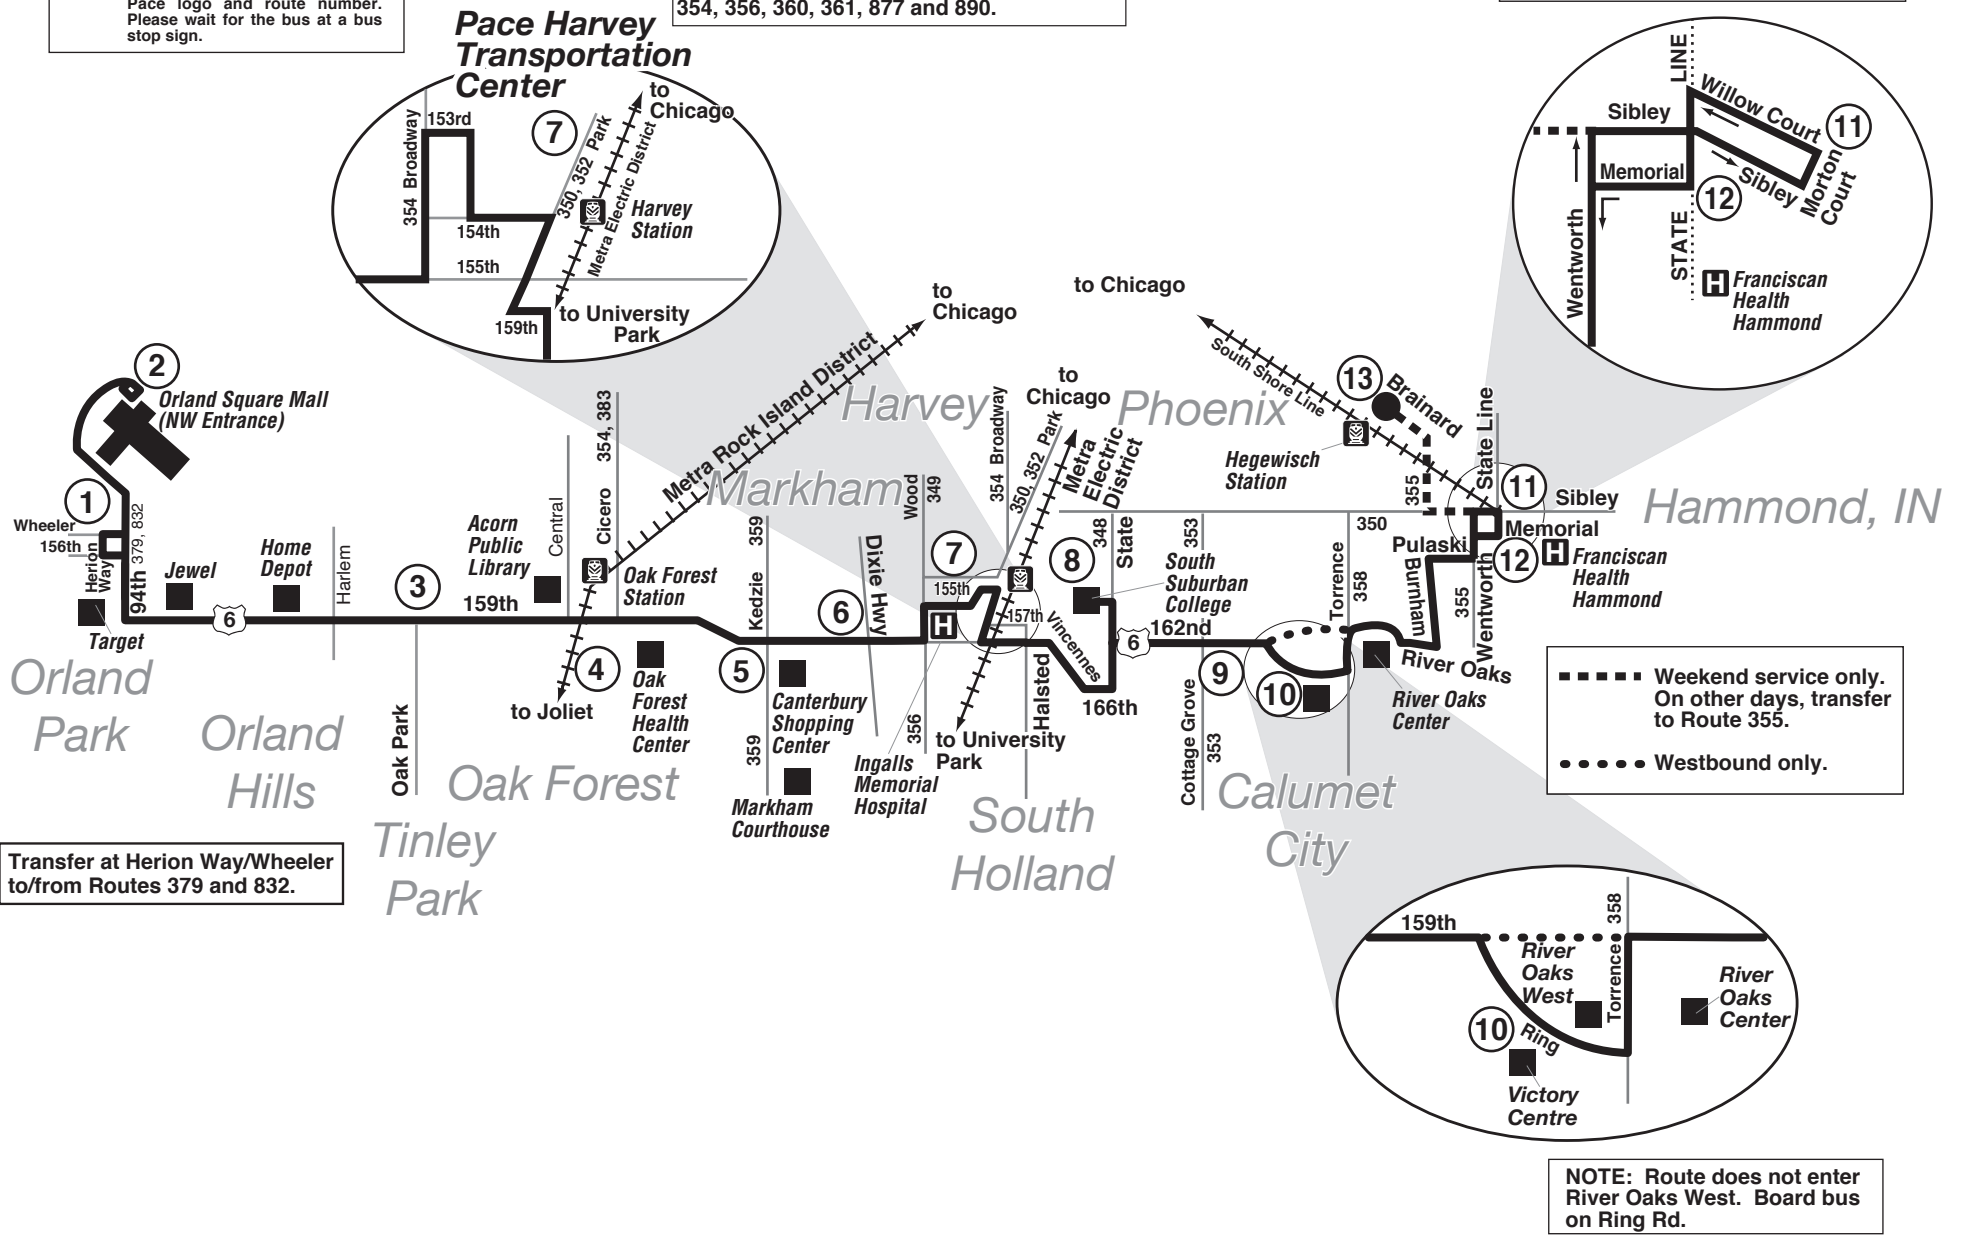

Transfer at the Pace Harvey Transportation Center to/from Routes 348, 349, 350, 352, 354, 356, 360, 361, 877 and 890.

On Weekdays & Saturdays, transfer at Morton Court/Willow Court to/from:
• Pace Route 350
• GPTC Routes R1 and R4

All Pace service is wheelchair accessible.

Posted Stops Only PS

All Pace buses on this route are equipped with bike racks.

Major Destinations

- Orland Square Mall
- Metra Rock Island District
- Oak Forest Station
- Oak Forest Health Center
- Ingalls Memorial Hospital
- Metra Electric District
- Harvey Station
- Pace Harvey Transportation Center
- South Suburban College
- River Oaks Center
- South Shore Line
- Hegewisch Station

SATURDAY EASTBOUND

Table for Saturday Eastbound showing bus arrival and departure times at stations: Herion/Wheeler, Orlando Square Mall, 159th/Oak Park, 159th/Cicero, 159th/Kedzie, 159th/Dixie, Pace Harvey Transportation Center, Cottage Grove/Hwy 6, Ring Rd/Victory Centre, Morton/Willow, Hegevisch South Shore.

SATURDAY WESTBOUND

Table for Saturday Westbound showing bus arrival and departure times at stations: Hegevisch South Shore, Morton/Willow, Ring Rd/Victory Centre, Cottage Grove/Hwy 6, Pace Harvey Transportation Center, 159th/Dixie, 159th/Kedzie, 159th/Cicero, 159th/Oak Park, Orlando Square Mall, Herion/Wheeler.