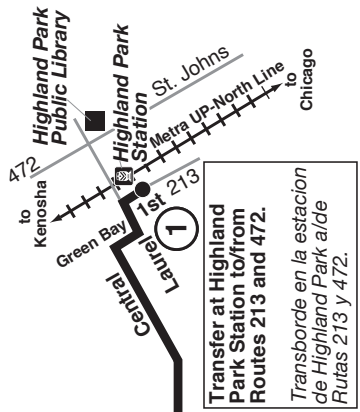

Route 471

Effective Date
February 14, 2022

Highland Park

Deerfield

Northbrook

Todos los autobuses de Pace en esta ruta están equipados con portabicicletas.

El servicio de Pace es accesible para sillas de ruedas.

Posted Stops Only
Buses on this route will stop to pick up and drop off passengers only at bus stop signs with the Pace logo and route number. Please wait for the bus at a bus stop sign.

Solamente Paradas Asignadas
Los Autobuses en esta ruta pararan a recoger y bajar a pasajeros solamente donde haya parada de autobuses señaladas con el logo de Pace y el número de la ruta. Por favor espere al autobús donde estén estas señales.

Certain trips only. See schedule.
Solamente ciertos viajes. Vea el horario.

At Deerbrook Shopping Center, bus stops on east side of mall by Men's Wearhouse.
En Deerbrook Shopping Center, el autobús para al este del mall cerca de Men's Wearhouse.

421009ev021822ev

PaceBus.com