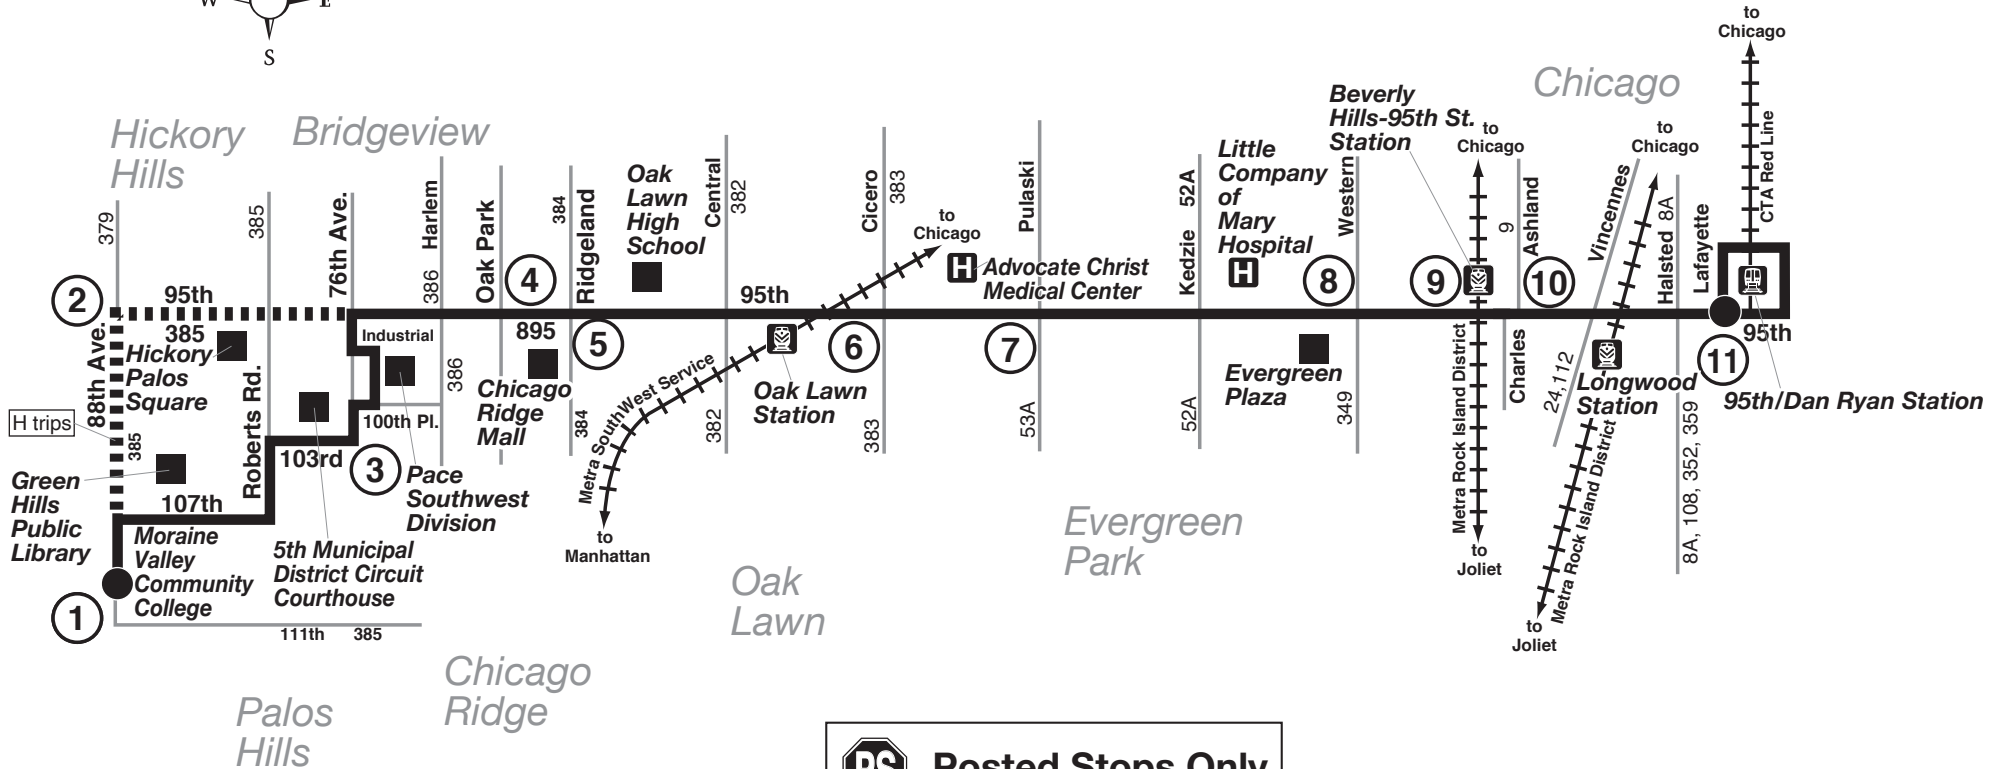

Route 381

Effective Date
February 13, 2022

Transfer at CTA Red Line 95th/Dan Ryan Station to/from:

- Pace Routes 352, 353, 359 and 395.
- CTA Routes N5, N9, 29, 34, 95, 100, 103, 106, 108, 111, 112, 115 and 119.

H - Trips serve Moraine Valley Community College via 95th - 88th.

Service on 95th Street is also provided by CTA Route 95 between Western and the CTA Red Line 95th/Dan Ryan Station. For trip times please consult a CTA 95 schedule.

Posted Stops Only

Buses on this route will stop to pick up and drop off passengers only at bus stop signs with the Pace logo and route number. Please wait for the bus at a bus stop sign.

381 95th Street

Chicago Ridge Mall

Advocate Christ Medical Center

Little Company of Mary Hospital

Evergreen Plaza

CTA Red Line 95th/Dan Ryan Station

Daily Service

PaceBus.com

February 13, 2022