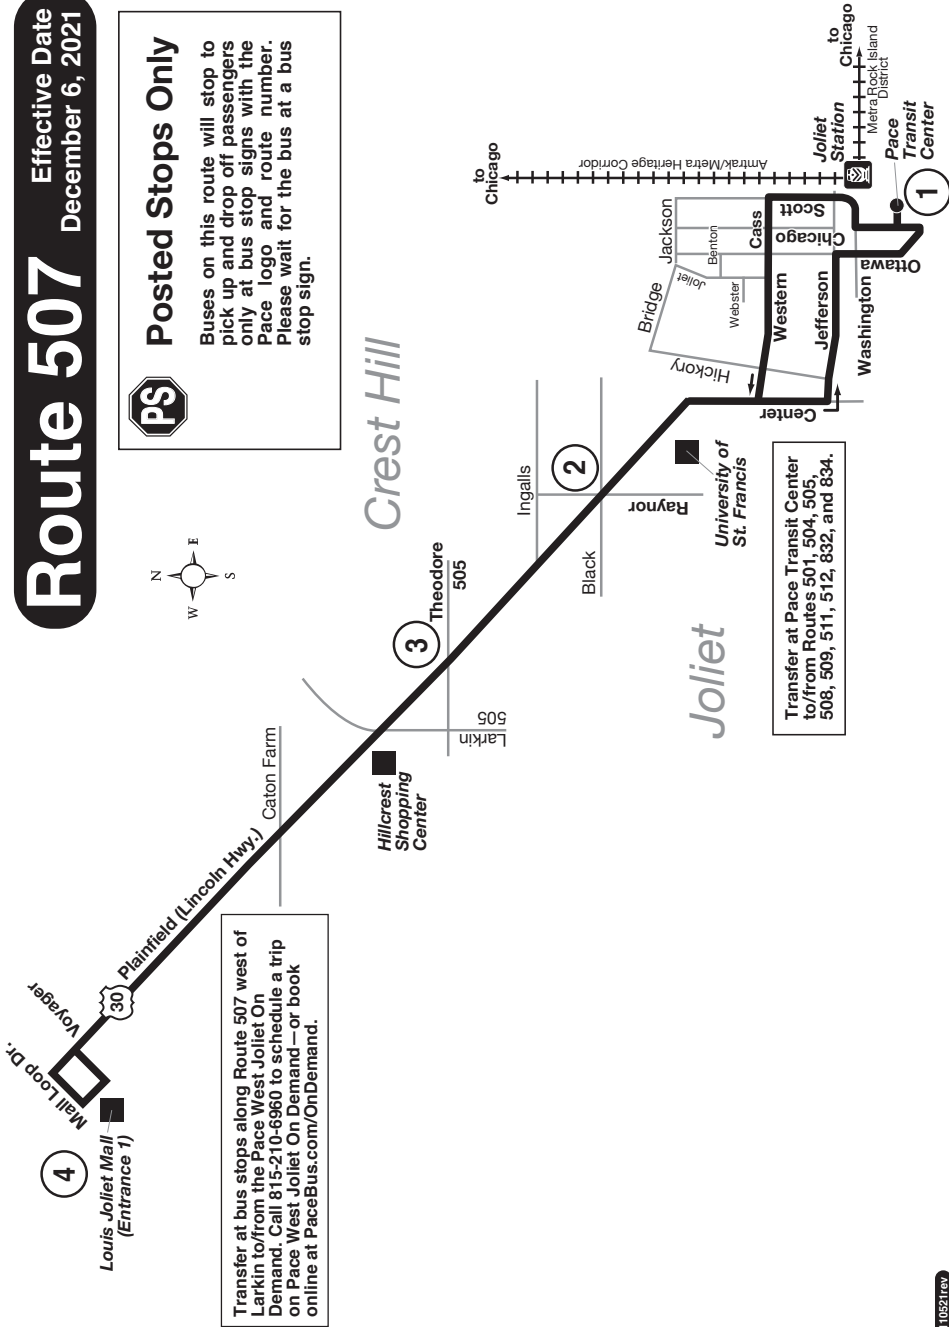

Route 507

Effective Date
December 6, 2021

Posted Stops Only

Buses on this route will stop to pick up and drop off passengers only at bus stop signs with the Pace logo and route number. Please wait for the bus at a bus stop sign.

Posted Stops Only

Buses on this route will stop to pick up and drop off passengers only at bus stop signs with the Pace logo and route number. Please wait for the bus at a bus stop sign.

-082421rev110821rev

Monday - Saturday Service

December 6, 2021

WEEKDAY EASTBOUND

LOUIS JOLIET MALL	PLAINFIELD/ THEODORE	PLAINFIELD/ RAYNOR	PACE TRANSIT CENTER
5:39AM	5:48AM	5:53AM	6:00AM
6:39	6:48	6:53	7:00
7:39	7:48	7:53	8:00
8:39	8:48	8:53	9:00
9:39	9:49	9:54	10:01
10:39	10:49	10:54	11:01
11:39	11:49	11:54	12:01PM
12:39PM	12:49PM	12:54PM	1:01
1:39	1:49	1:54	2:01
2:39	2:49	2:54	3:01
3:39	3:49	3:54	4:01
4:39	4:49	4:54	5:01
5:39	5:49	5:54	6:01
6:39	6:48	6:53	7:00
7:39	7:48	7:53	8:00
8:39	8:48	8:53	9:00
9:39	9:48	9:53	10:00

SATURDAY EASTBOUND

LOUIS JOLIET MALL	PLAINFIELD/ THEODORE	PLAINFIELD/ RAYNOR	PACE TRANSIT CENTER
9:43AM	9:53AM	9:58AM	10:05AM
10:43	10:53	10:58	11:05
11:43	11:53	11:58	12:05PM
12:43PM	12:53PM	12:58PM	1:05
1:43	1:53	1:58	2:05
2:43	2:53	2:58	3:05
3:43	3:53	3:58	4:05
4:43	4:53	4:58	5:05
5:43	5:53	5:58	6:05
6:43	6:53	6:58	7:05
7:40	7:50	7:55	8:02
8:37	8:47	8:52	8:59
9:27	9:37	9:42	9:49