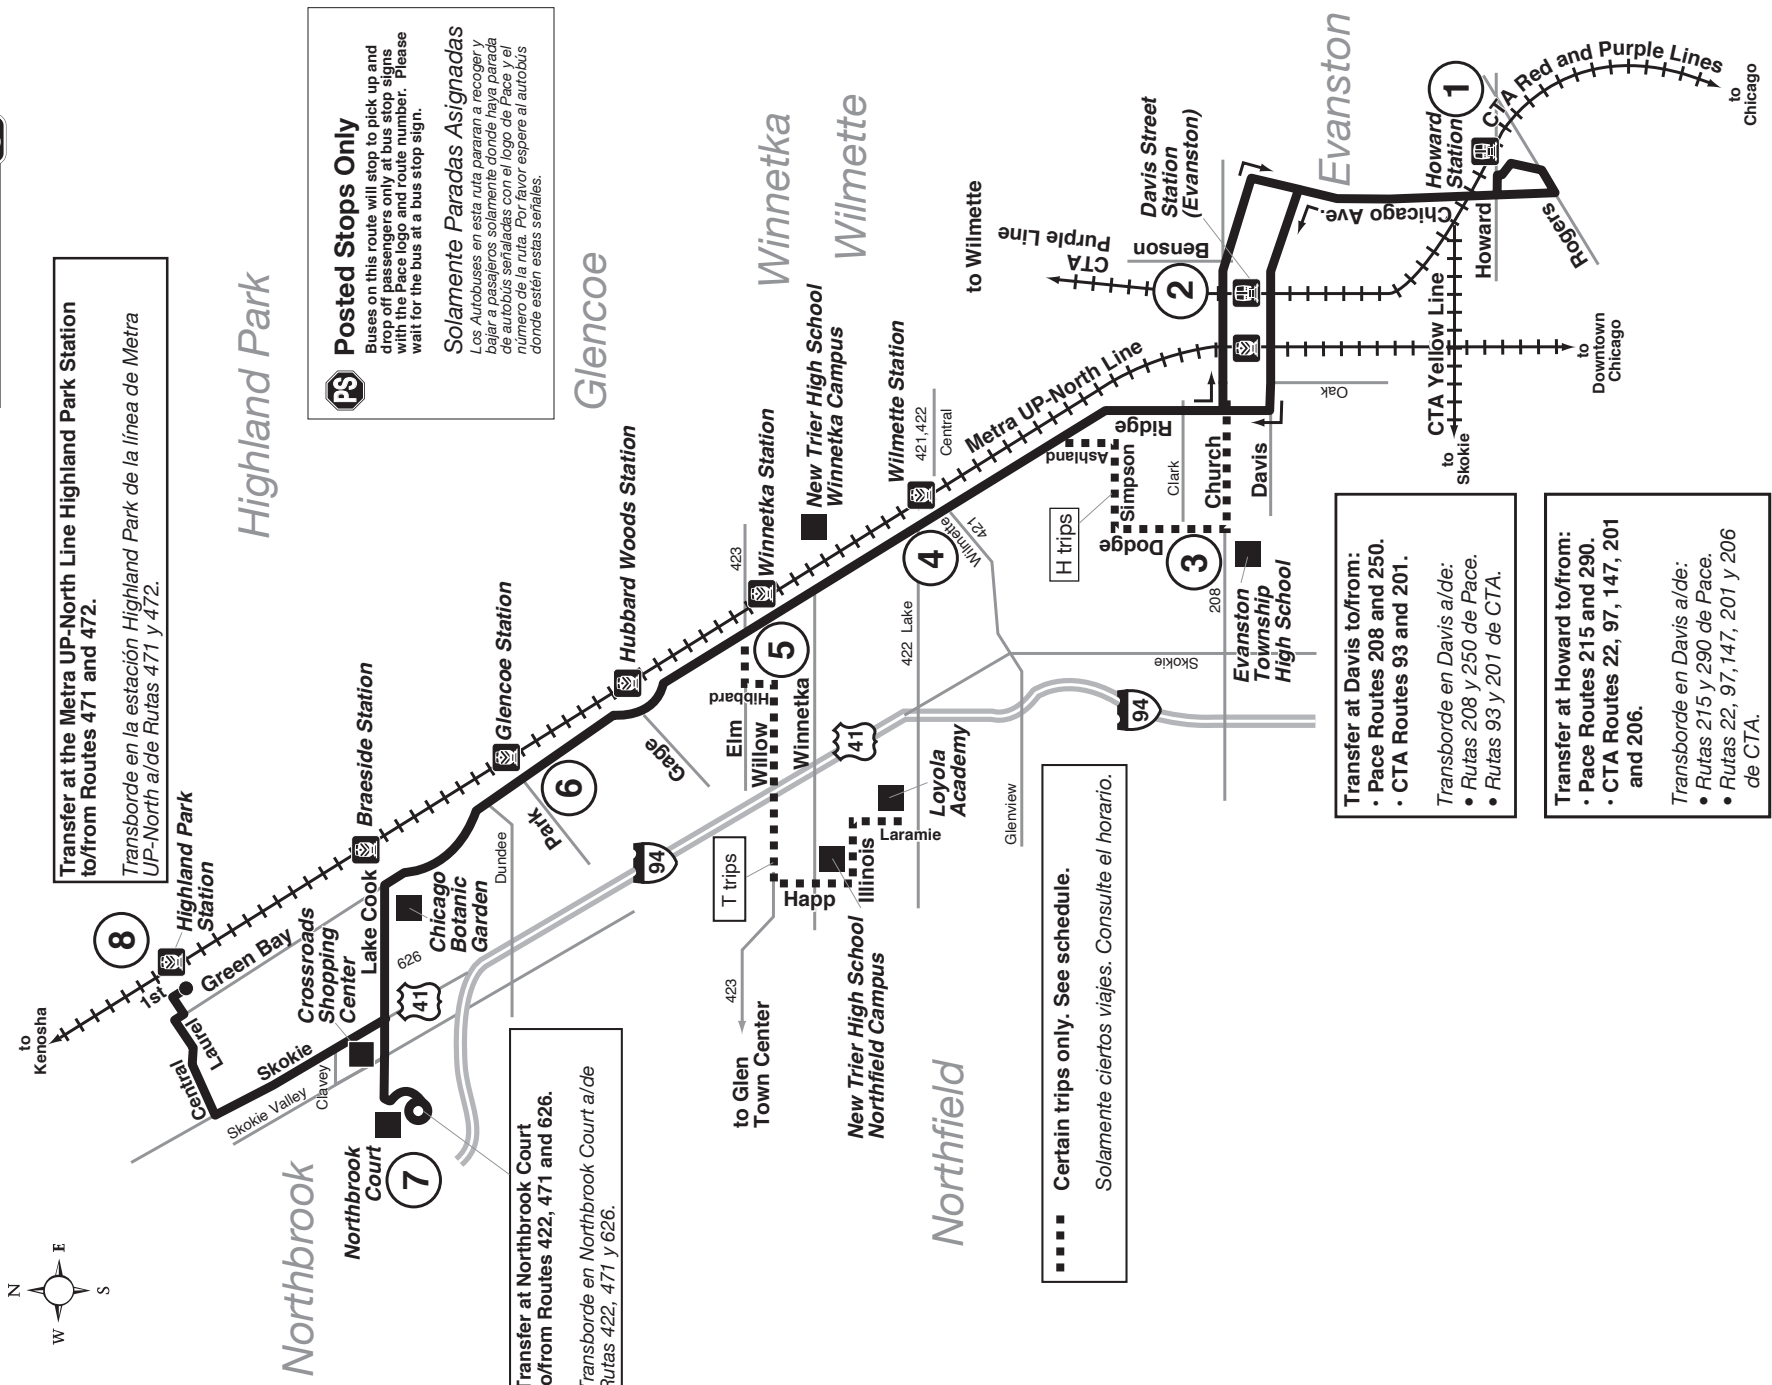

Route 213

Effective Date
July 1, 2019

Todos los autobuses de Pace en esta ruta están equipados con portabicicletas.
El servicio de Pace es accesible para sillas de ruedas.

061819rev-062119rev

TARIFA PARA RUTA REGULAR

Use su tarjeta Ventra® o tarifa exacta en efectivo.
El Conductor No Tiene Cambio

CENTRO DE INFORMACION

Para información sobre viajes:
Centro de Información sobre Viajes del RTA
(312) 836-7000

Para otra información:
Departamento de Servicio al Cliente de Pace
(847) 364-PACE (7223)

COMPAÑIA DE TRANSPORTE

OPERADO POR: Pace North Shore
Para información sobre objetos perdidos (847) 869-3878

INFORMACION ADICIONAL

REGULAR FARE ROUTE

Use your Ventra® Card or exact fare in cash.
Driver Has No Change

TRAVEL INFORMATION

For travel information:
RTA Travel Information Center
(312) 836-7000

For other information:
Pace Customer Relations
(847) 364-PACE (7223)

CARRIER INFORMATION

OPERATED BY: Pace North Shore
For lost and found call (847) 869-3878

ADDITIONAL INFORMATION

213 Green Bay Road

All Pace service is wheelchair accessible.

All Pace buses on this route are equipped with bike racks.

Posted Stops Only Solamente Paradas Asignadas

Major Destinations Destinos mayores

- CTA Red Line Howard Station
- CTA Purple Line Davis Station
- Evanston Township High School
- New Trier High School: Winnetka Campus Northfield Campus
- Chicago Botanic Garden
- Northbrook Court
- Metra UP-North Line

Monday - Saturday Service Servicio de Lunes a Sábado

July 1, 2019 1 de Julio de 2019