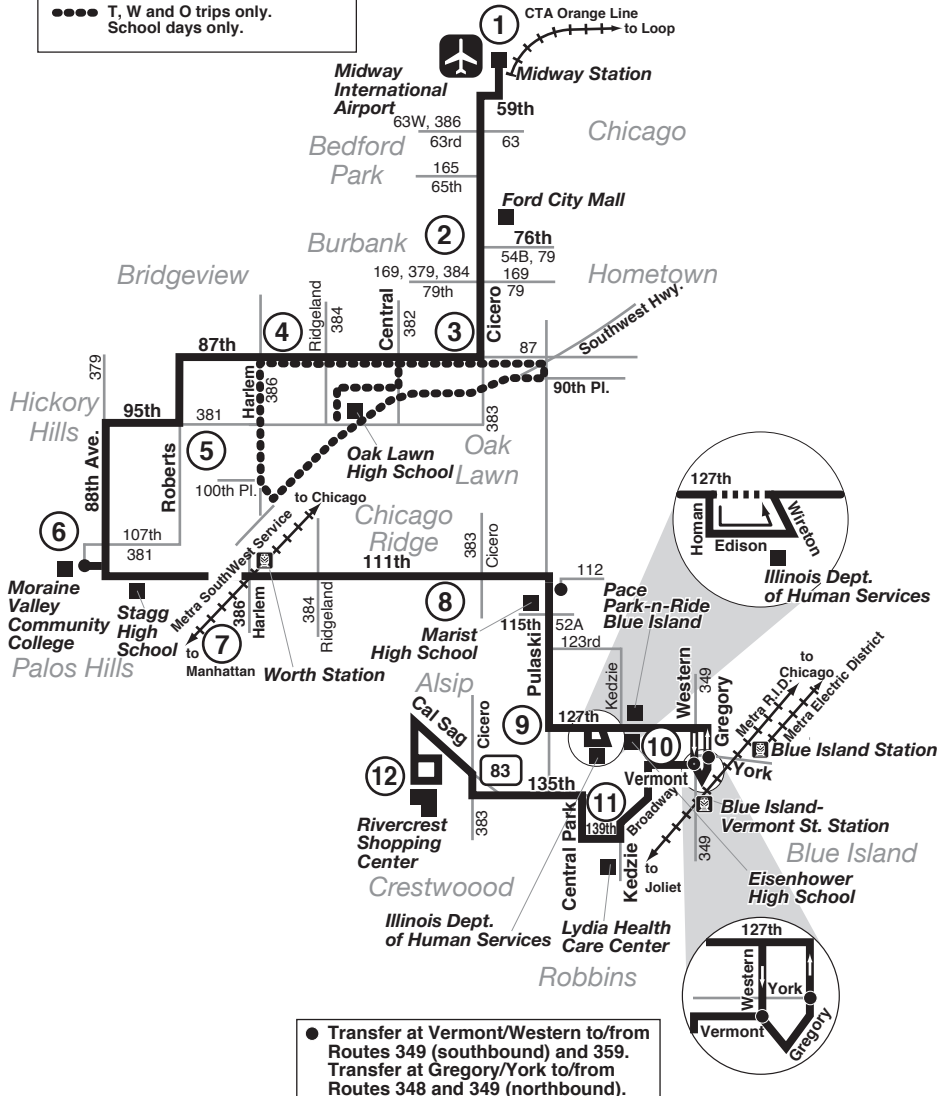

Route 385

Effective Date
August 9, 2021

PS Posted Stops Only

Buses on this route will stop to pick up and drop off passengers only at bus stop signs with the Pace logo and route number. Please wait for the bus at a bus stop sign.

- Transfer at Vermont/Western to/from Routes 349 (southbound) and 359. Transfer at Gregory/York to/from Routes 348 and 349 (northbound).

REGULAR FARE ROUTE

Use your Ventra® Card
or exact fare in cash.
Driver Has No Change

 Buses will stop at Posted Stops Only along entire route.
 No Saturday, Sunday or holiday service.

ADDITIONAL SERVICE PROVIDED ON SCHOOL DAYS

AM
T - On Mondays, Tuesdays, Thursdays and Fridays bus departs 100th/Harlem at approximately 7:44am; travels via Harlem, 87th, Pulaski and 90th Place arriving at 90th Place/Southwest Highway at 8:04am; then continues via Southwest Highway to Oak Lawn High School arriving at 8:10am.
W - On Wednesdays bus departs 100th/Harlem at approximately 8:32am; travels via Harlem, 87th, Pulaski and 90th Place arriving at 90th Place/Southwest Highway at 8:54am; then continues via Southwest Highway to Oak Lawn High School arriving at 9:00am.

PM
O - Bus departs Oak Lawn High School at 3:10pm and travels via Austin - 91st - Central - 87th - Pulaski - 90th Place - Southwest Highway - 103rd - Virginia - Sayre - 99th. A courtesy drop-off will be made at 99th/Harlem.