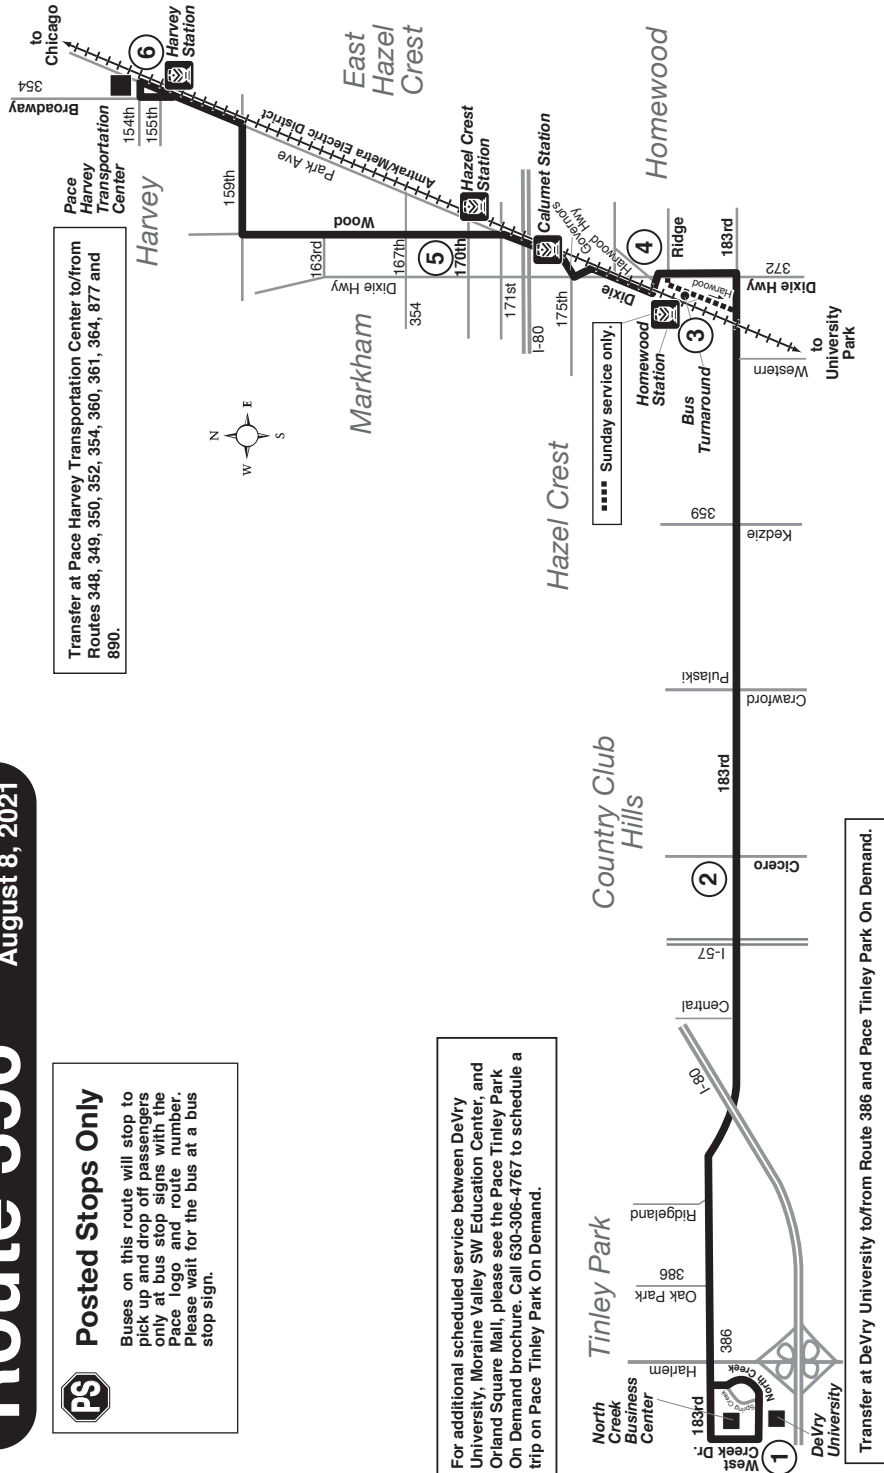

Route 356

Effective Date
August 8, 2021

Posted Stops Only

Buses on this route will stop to pick up and drop off passengers only at bus stop signs with the Pace logo and route number. Please wait for the bus at a bus stop sign.

For additional scheduled service between DeVry University, Moraine Valley SW Education Center, and Orland Square Mall, please see the Pace Tinley Park On Demand brochure. Call 630-306-4767 to schedule a trip on Pace Tinley Park On Demand.

Transfer at Pace Harvey Transportation Center to/from Routes 348, 349, 350, 352, 354, 360, 361, 364, 877 and 890.

Transfer at DeVry University to/from Route 386 and Pace Tinley Park On Demand.

© 12/20/rev-06/22/21rev

PaceBus.com

Posted Stops Only

Buses on this route will stop to pick up and drop off passengers only at bus stop signs with the Pace logo and route number. Please wait for the bus at a bus stop sign.

REGULAR FARE ROUTE

Use your Ventra® Card
or exact fare in cash.

Driver Has No Change

TRAVEL INFORMATION

For travel information:
RTA Travel Information Center
(312) 836-7000

For other information:
Pace Customer Relations
(847) 364-PACE (7223)

CARRIER INFORMATION

OPERATED BY: Pace South
For lost and found call (708) 331-0051

ADDITIONAL INFORMATION

356 Harvey-Homewood-Tinley Park

All Pace service is wheelchair accessible.