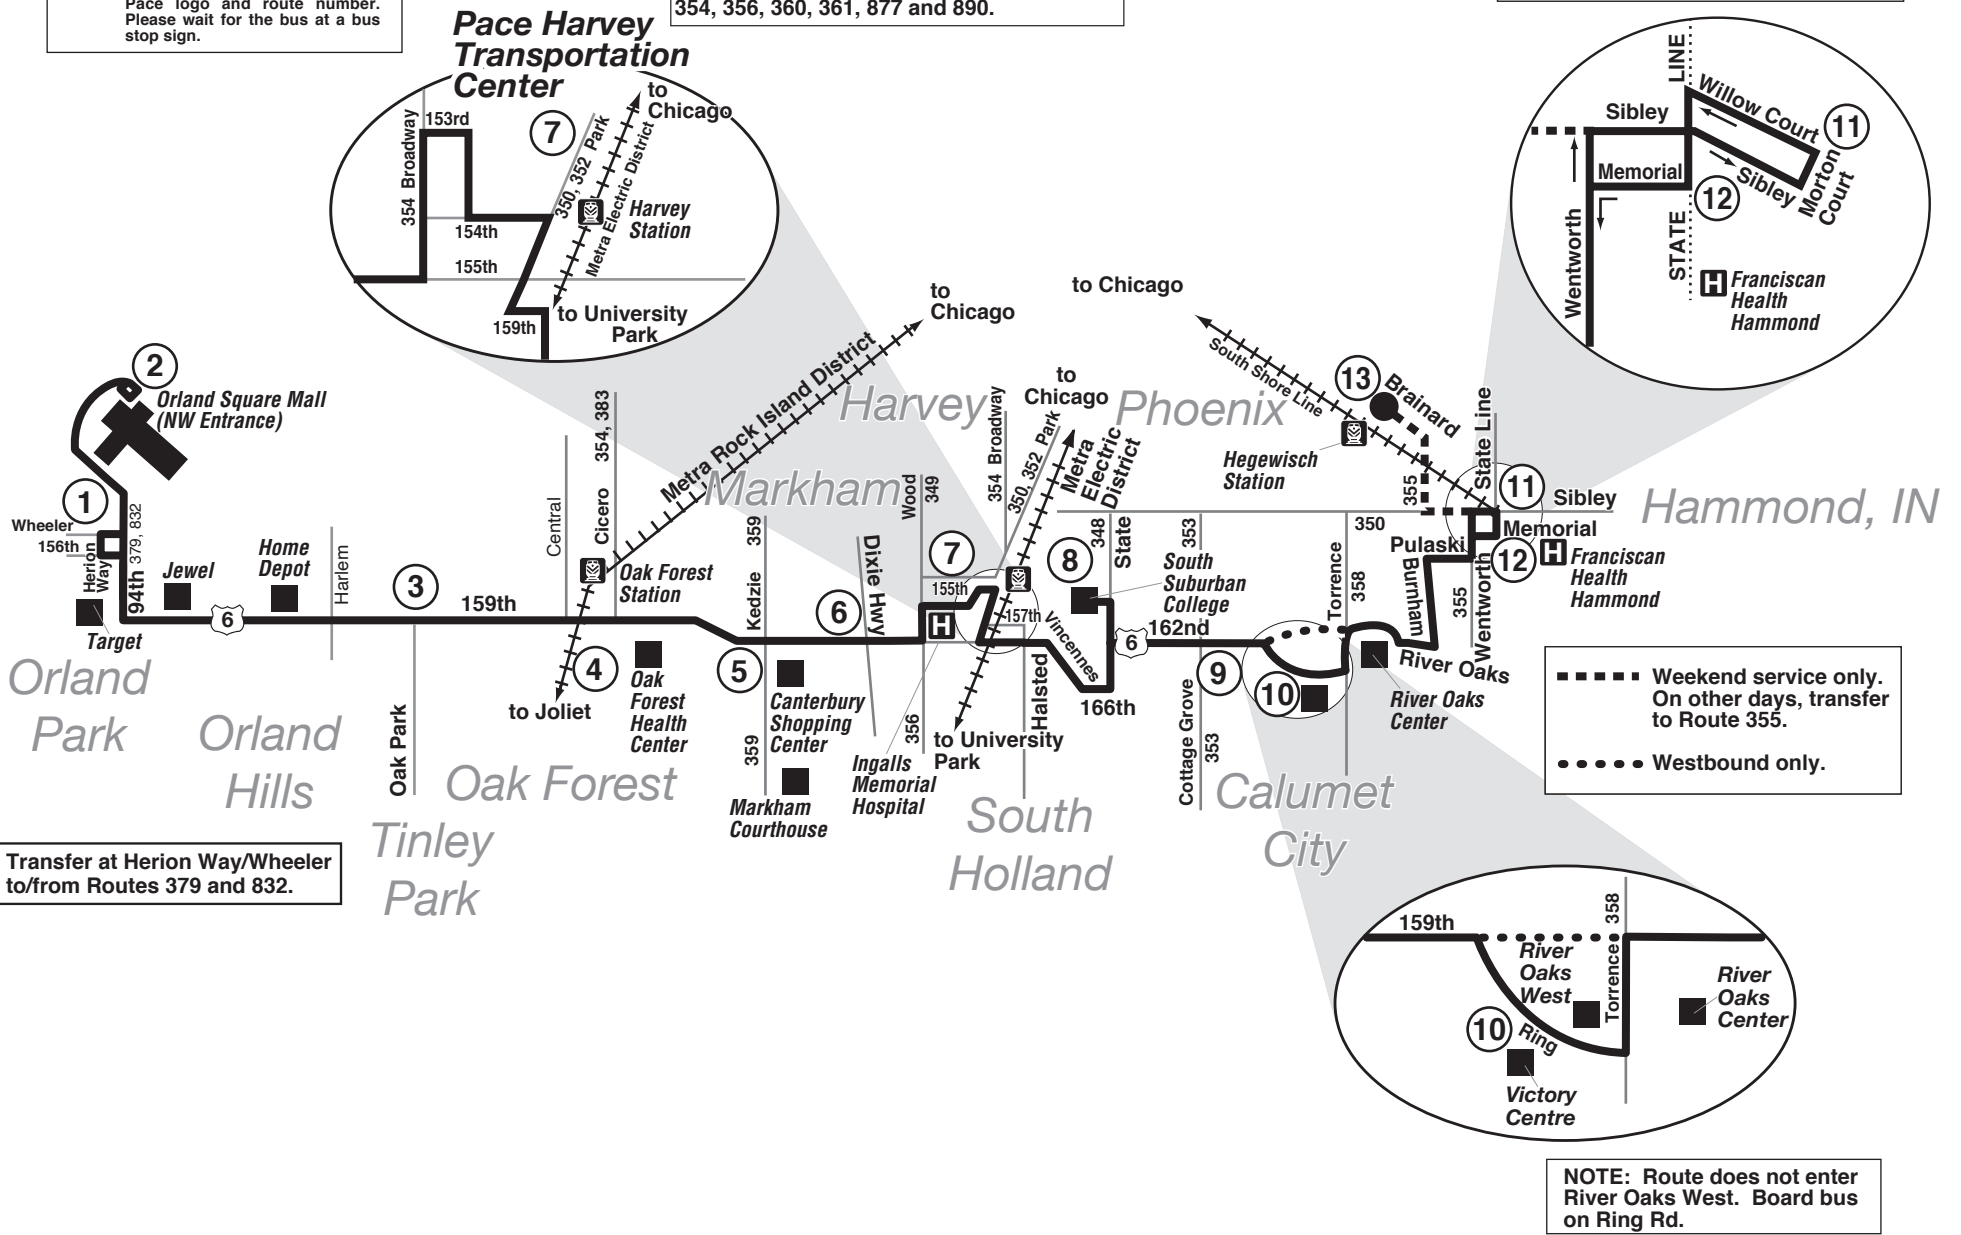

Route 364

Effective Date
June 6, 2021

PS Posted Stops Only

Buses on this route will stop to pick up and drop off passengers only at bus stop signs with the Pace logo and route number. Please wait for the bus at a bus stop sign.

Transfer at the Pace Harvey Transportation Center to/from Routes 348, 349, 350, 352, 354, 356, 360, 361, 877 and 890.

On Weekdays & Saturdays, transfer at Morton Court/Willow Court to/from:
• Pace Route 350
• GPTC Routes R1 and R4

031921rev-051121rev

SUNDAY EASTBOUND

Stop	159th/ ORLAND SQUARE WHEELER MALL	159th/ OAK PARK CICERO	159th/ KEDZIE DIXIE	159th/ KEDZIE DIXIE	159th/ COTTAGE GROVE/ HWY 6	159th/ RING RD/ VICTORY CENTRE	159th/ MEMORIAL/ STATELINE*	159th/ HEGEWISCH SOUTH SHORE
ARRIVE	9:01AM	9:16AM	9:27AM	9:31AM	9:40AM	9:45AM	9:56AM	10:29AM
DEPART	9:05AM	9:20AM	9:31AM	9:35AM	9:44AM	9:49AM	10:00AM	10:33AM
ARRIVE	10:55AM	11:01AM	11:16AM	11:21AM	11:30AM	11:35AM	11:46AM	12:19PM
DEPART	11:55AM	12:01PM	12:16PM	12:21PM	12:30PM	12:35PM	12:46PM	1:19PM
ARRIVE	1:51PM	1:57PM	2:12PM	2:17PM	2:26PM	2:31PM	2:42PM	3:15PM
DEPART	2:51PM	2:57PM	3:12PM	3:17PM	3:26PM	3:31PM	3:42PM	4:15PM
ARRIVE	4:49PM	4:55PM	5:10PM	5:15PM	5:24PM	5:29PM	5:40PM	6:13PM
DEPART	5:49PM	5:55PM	6:10PM	6:15PM	6:24PM	6:29PM	6:40PM	7:13PM
ARRIVE	6:50PM	6:56PM	7:11PM	7:16PM	7:25PM	7:30PM	7:41PM	8:14PM
DEPART	7:51PM	7:57PM	8:12PM	8:17PM	8:26PM	8:31PM	8:42PM	9:15PM

SUNDAY WESTBOUND

Stop	HEGEWISCH SOUTH SHORE	159th/ RING RD/ VICTORY CENTRE	159th/ COTTAGE GROVE/ HWY 6	159th/ KEDZIE DIXIE	159th/ KEDZIE DIXIE	159th/ COTTAGE GROVE/ HWY 6	159th/ RING RD/ VICTORY CENTRE	159th/ HEGEWISCH SOUTH SHORE
ARRIVE	8:49AM	8:57AM	9:24AM	9:39AM	9:45AM	9:54AM	10:27AM	11:32AM
DEPART	9:49AM	9:57AM	10:24AM	10:39AM	10:45AM	10:54AM	11:27AM	12:32PM
ARRIVE	11:47AM	11:55AM	12:22PM	12:37PM	12:43PM	12:52PM	1:25PM	2:30PM
DEPART	12:48PM	1:17PM	1:23PM	1:40PM	1:45PM	1:54PM	2:27PM	3:32PM
ARRIVE	2:46PM	2:54PM	3:21PM	3:36PM	3:42PM	3:51PM	4:24PM	5:29PM
DEPART	3:46PM	3:54PM	4:21PM	4:36PM	4:42PM	4:51PM	5:24PM	6:29PM
ARRIVE	4:46PM	4:54PM	5:21PM	5:36PM	5:42PM	5:51PM	6:24PM	7:29PM
DEPART	5:46PM	5:54PM	6:21PM	6:36PM	6:42PM	6:51PM	7:24PM	8:29PM
ARRIVE	6:47PM	6:55PM	7:24PM	7:39PM	7:45PM	7:54PM	8:27PM	9:32PM
DEPART	7:47PM	7:55PM	8:24PM	8:39PM	8:45PM	8:54PM	9:27PM	10:32PM

PS Buses will stop at Posted Stops Only along the entire route.
* - No Sunday service at Morton/Willow
Sunday service operates on New Year's Day, Memorial Day, Independence Day, Labor Day, Thanksgiving Day and Christmas Day.