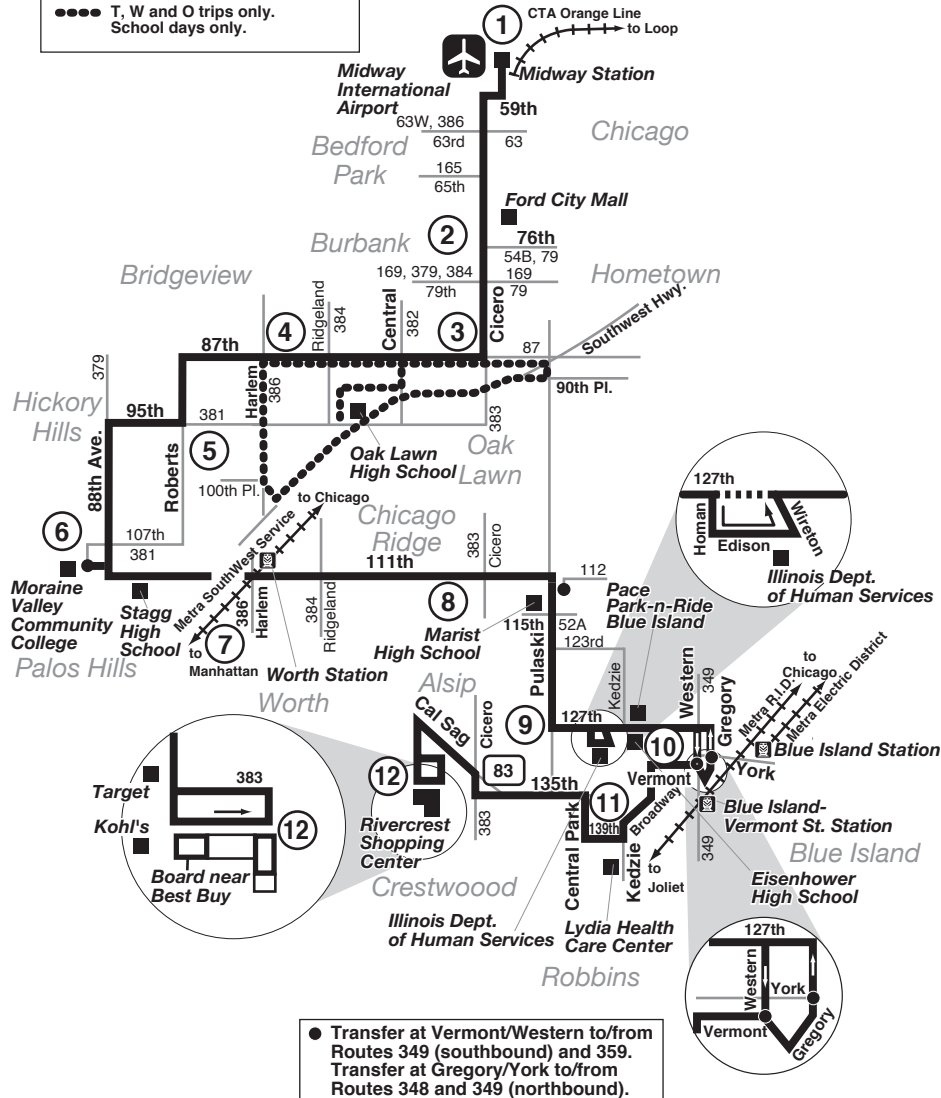

Route 385

Effective Date
May 20, 2019

PS Posted Stops Only

Buses on this route will stop to pick up and drop off passengers only at bus stop signs with the Pace logo and route number. Please wait for the bus at a bus stop sign.

Northbound buses only.

T, W and O trips only.
School days only.

Transfer at Midway Station to/from:

- Pace Routes 379, 382, 383, 384, 386 and 390.
- CTA Routes 47, 54B, 55, 55A, 55N, 59, 62H, N62, 63, 63W and 165.

- Transfer at Vermont/Western to/from Routes 349 (southbound) and 359. Transfer at Gregory/York to/from Routes 348 and 349 (northbound).

REGULAR FARE ROUTE

Use your Ventra® Card
or exact fare in cash.
Driver Has No Change

 Buses will stop at Posted Stops Only along entire route.

No Saturday, Sunday or holiday service.

ADDITIONAL SERVICE PROVIDED ON SCHOOL DAYS

- AM**
- T** - On Mondays, Tuesdays, Thursdays and Fridays bus departs 100th/Harlem at approximately 7:44am; travels via Harlem, 87th, Pulaski and 90th Place arriving at 90th Place/Southwest Highway at 8:04am; then continues via Southwest Highway to Oak Lawn High School arriving at 8:10am.
 - W** - On Wednesdays bus departs 100th/Harlem at approximately 8:32am; travels via Harlem, 87th, Pulaski and 90th Place arriving at 90th Place/Southwest Highway at 8:54am; then continues via Southwest Highway to Oak Lawn High School arriving at 9:00am.
- PM**
- O** - Bus departs Oak Lawn High School at 3:10pm and travels via Austin - 91st - Central - 87th - Pulaski - 90th Place - Southwest Highway - 103rd - Virginia - Sayre - 99th. A courtesy drop-off will be made at 99th/Harlem.