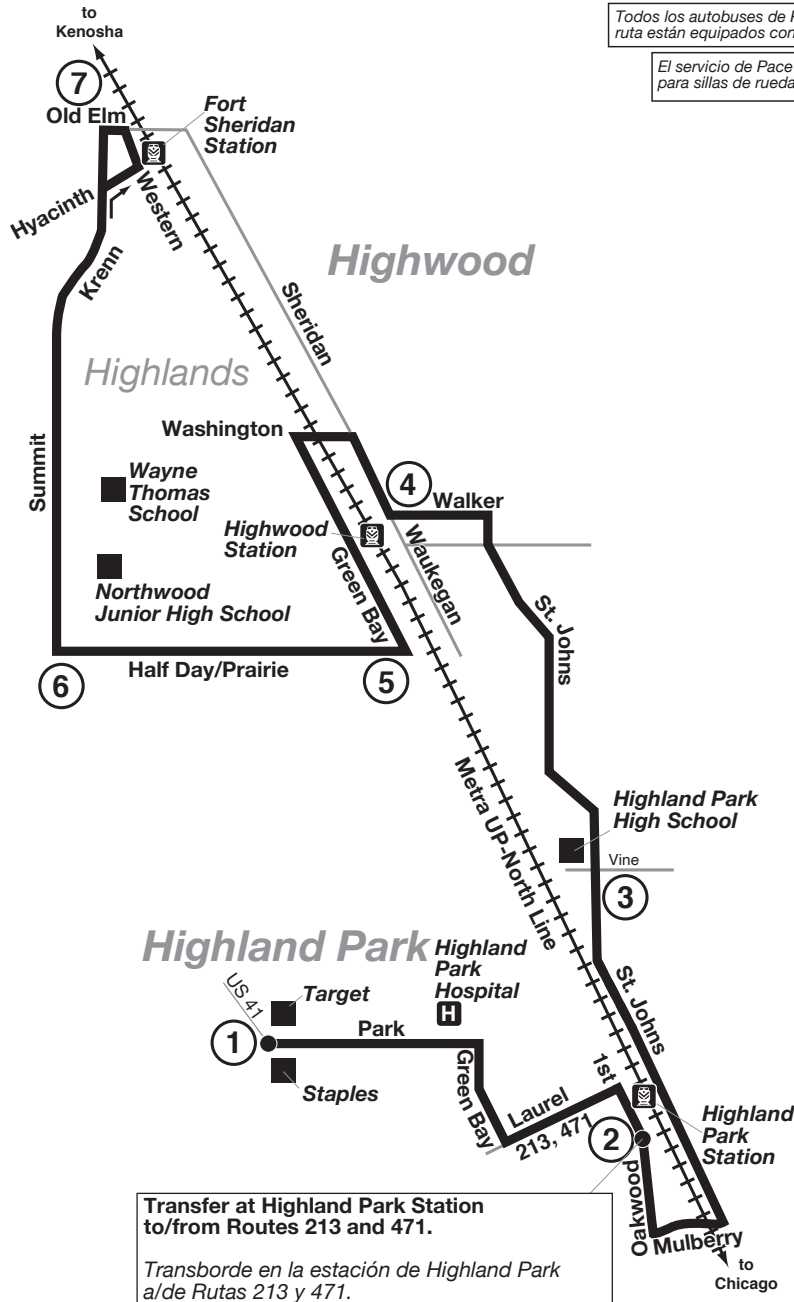

Route 472

Effective Date
November 12, 2020

Todos los autobuses de Pace en esta ruta están equipados con portabicicletas.

El servicio de Pace es accesible para sillas de ruedas.

Transfer at Highland Park Station to/from Routes 213 and 471.

Transborde en la estación de Highland Park a/de Rutas 213 y 471.

REGULAR FARE ROUTE

Use your Ventra® Card or exact fare in cash.
Driver Has No Change

TRAVEL INFORMATION

For travel information:
RTA Travel Information Center
(312) 836-7000

For other information:
Pace Customer Relations
(847) 364-PACE (7223)

CARRIER INFORMATION

OPERATED BY: Highland Park
For lost and found call (847) 432-3325

ADDITIONAL INFORMATION

TARIFA PARA RUTA REGULAR

Use su tarjeta Ventra® o tarifa exacta en efectivo.

El Conductor No Tiene Cambio

CENTRO DE INFORMACION

Para información sobre viajes:
Centro de Información sobre Viajes del RTA
(312) 836-7000

Para otra información:
Departamento de Servicio al Cliente de Pace
(847) 364-PACE (7223)

COMPAÑIA DE TRANSPORTE

OPERADO POR: Highland Park
Para información sobre objetos perdidos (847) 432-3325

INFORMACION ADICIONAL

472 Highland Park-Highwood

All Pace service is wheelchair accessible.