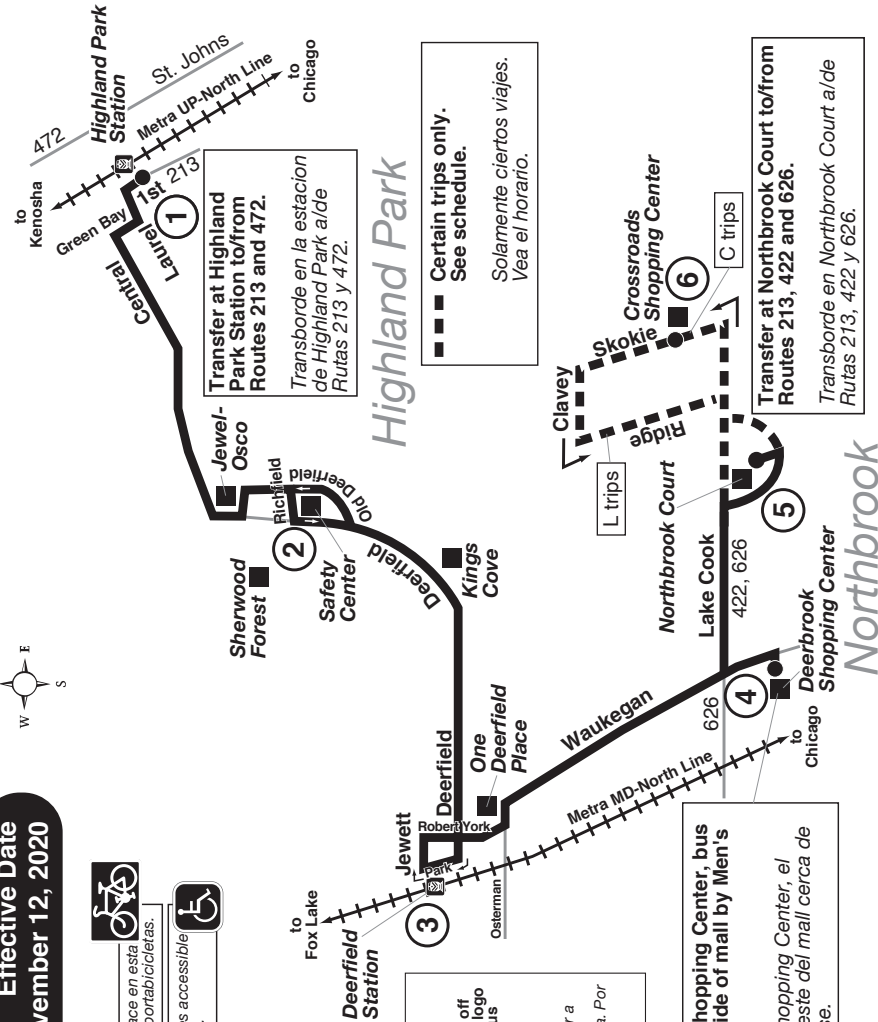

Route 471

Effective Date
November 12, 2020

Todos los autobuses de Pace en esta ruta están equipados con portabicicletas.

El servicio de Pace es accesible para sillas de ruedas.

Deerfield

PS Posted Stops Only

Buses on this route will stop to pick up and drop off passengers only at bus stop signs with the Pace logo and route number. Please wait for the bus at a bus stop sign.

Solamente Paradas Asignadas

Los Autobuses en esta ruta pararán a recoger y bajar a pasajeros solamente donde haya parada de autobús señaladas con el logo de Pace y el número de la ruta. Por favor espere al autobús donde estén estas señales.

--- Certain trips only. See schedule. Solamente ciertos viajes. Vea el horario.

At Deerbrook Shopping Center, bus stops on east side of mall by Men's Wearhouse.
En Deerbrook Shopping Center, el autobús para al este del mall cerca de Men's Wearhouse.

PaceBus.com

11/30/2019-12/02/2020

REGULAR FARE ROUTE

Use your Ventra® Card or exact fare in cash.
Driver Has No Change

TRAVEL INFORMATION

For travel information:
RTA Travel Information Center
(312) 836-7000

For other information:
Pace Customer Relations
(847) 364-PACE (7223)

CARRIER INFORMATION

OPERATED BY: Highland Park
For lost and found call (847) 432-3325

ADDITIONAL INFORMATION

TARIFA PARA RUTA REGULAR

Use su tarjeta Ventra® o tarifa exacta en efectivo.
El Conductor No Tiene Cambio

CENTRO DE INFORMACION

Para información sobre viajes:
Centro de Información sobre Viajes del RTA
(312) 836-7000

Para otra información:
Departamento de Servicio al Cliente de Pace
(847) 364-PACE (7223)

COMPANIA DE TRANSPORTE

OPERADO POR: Highland Park
Para información sobre objetos perdidos
(847) 432-3325

INFORMACION ADICIONAL

471 Highland Park-
Northbrook Court

All Pace service is wheelchair accessible.

pace

All Pace buses on this route are equipped with bike racks.

Posted Stops Only
Solamente Paradas Asignadas

Major Destinations
Destinos mayores

Metra UP-North Line
Highland Park Station

Sherwood Forest

Metra MD-North Line
Deerfield Station

Deerbrook Shopping
Center

Northbrook Court

Crossroads Shopping Center

Monday - Saturday Service
Servicio de Lunes a Sábado

November 12, 2020
12 de Noviembre de 2020