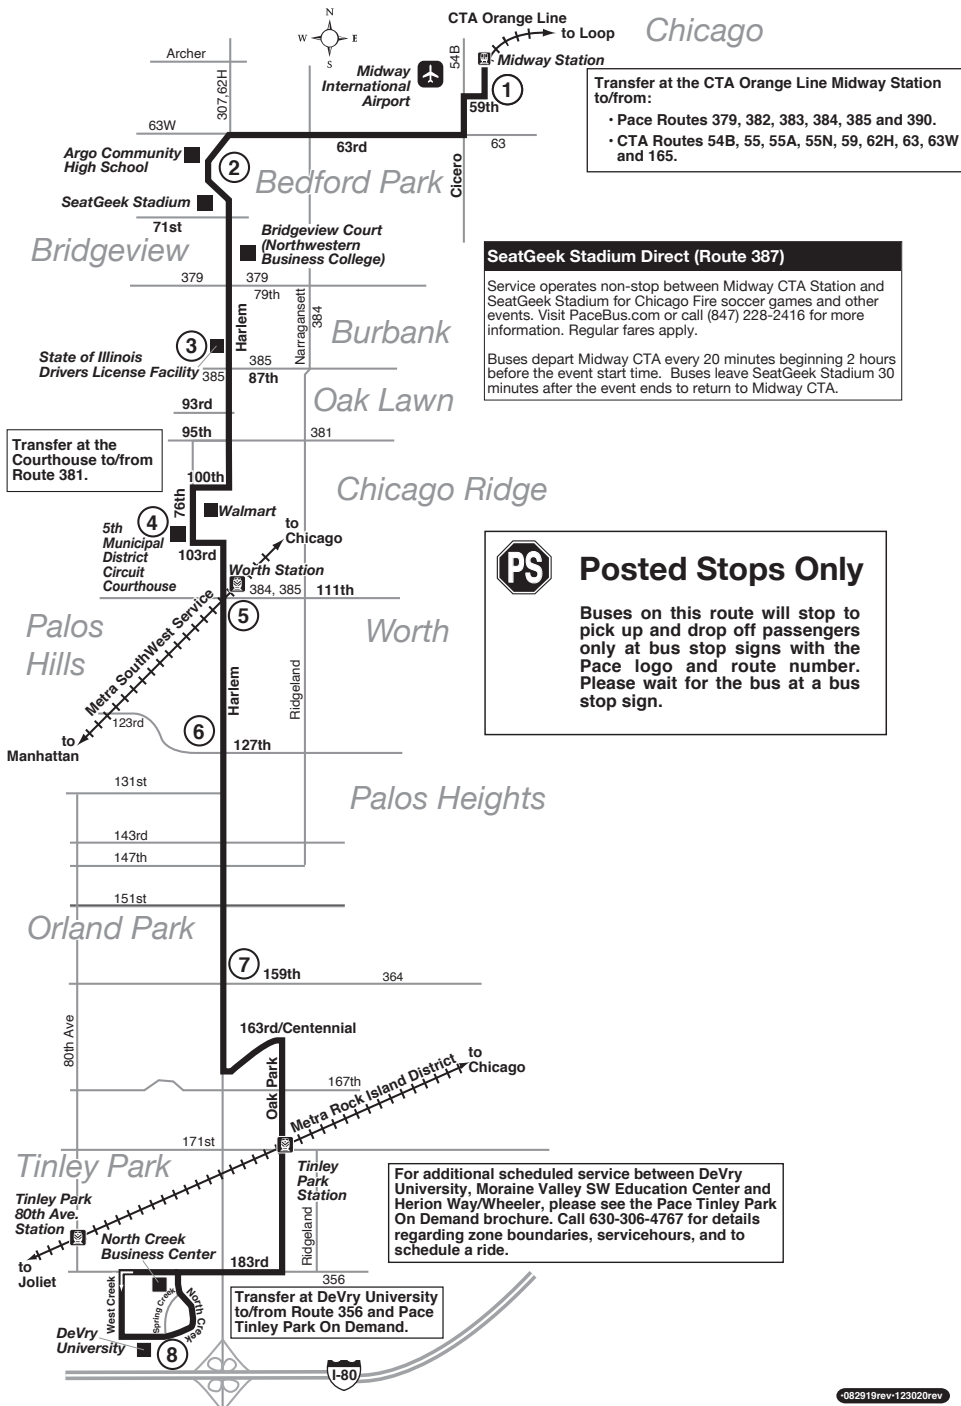

Route 386

Effective Date
November 12, 2020

REGULAR FARE ROUTE

Use your Ventra® Card
or exact fare in cash.
Driver Has No Change

TRAVEL INFORMATION

For travel information:
RTA Travel Information Center
(312) 836-7000

For other information:
Pace Customer Relations
(847) 364-PACE (7223)

CARRIER INFORMATION

OPERATED BY: Pace Southwest
For lost and found call (708) 598-5141

ADDITIONAL INFORMATION

Posted Stops Only

Buses on this route will stop to pick up and drop off passengers only at bus stop signs with the Pace logo and route number. Please wait for the bus at a bus stop sign.