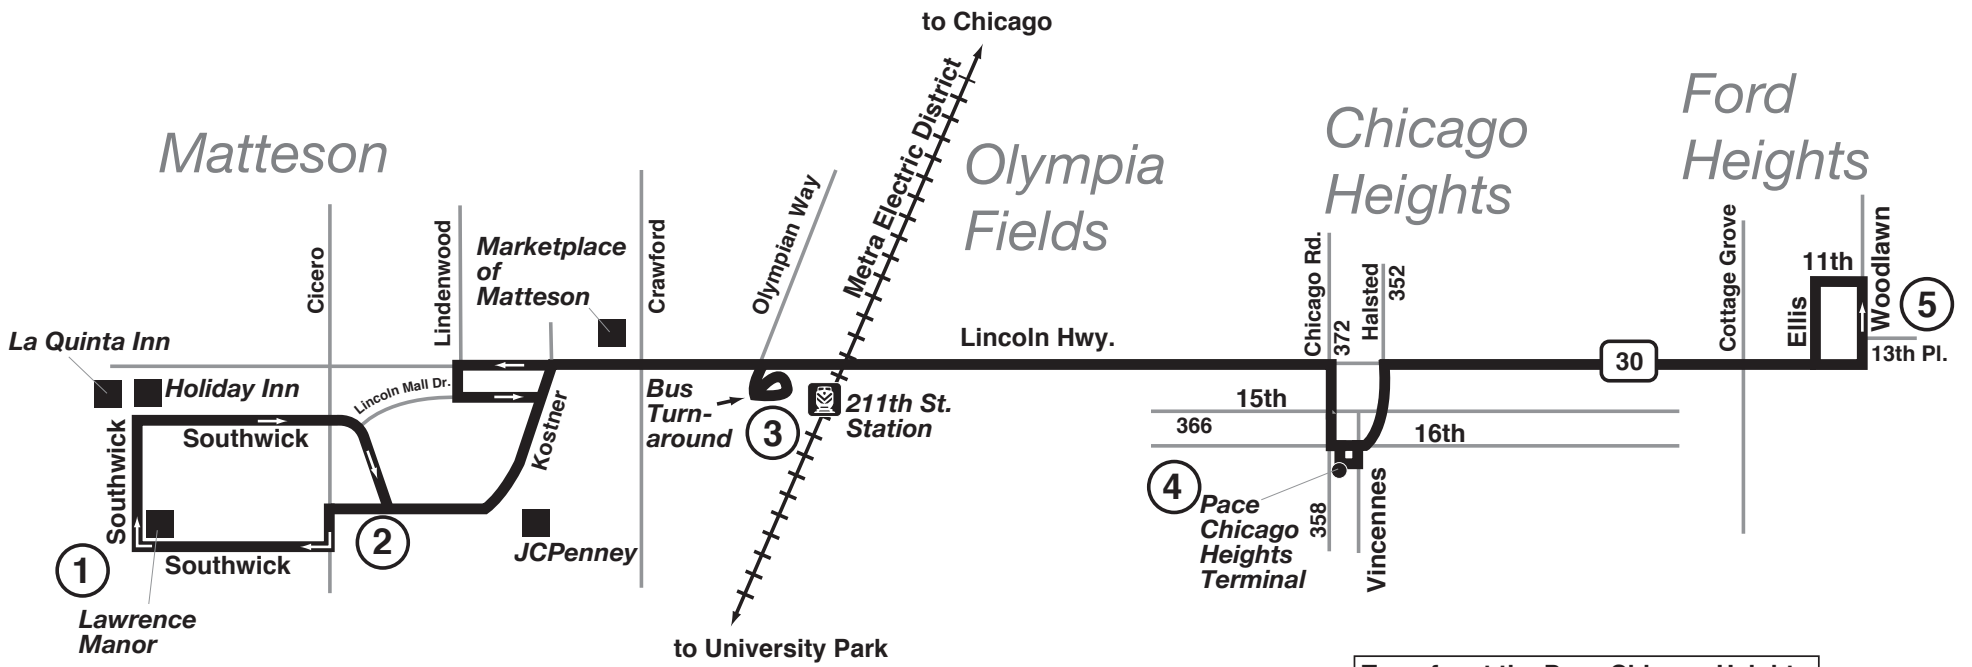

Route 357

Effective Date
December 6, 2020

Transfer at the Pace Chicago Heights Terminal to/from Routes 352, 358, 360, 366, 372 and 890.

PS Posted Stops Only

Buses on this route will stop to pick up and drop off passengers only at bus stop signs with the Pace logo and route number. Please wait for the bus at a bus stop sign.

060820rev-113020rev

PaceBus.com

REGULAR FARE ROUTE

Use your Ventra® Card or exact fare in cash.
Driver Has No Change

Customers may use a Ventra Card, contactless bankcard, Ventra Ticket, Ride Free or Reduced Fare permit, or cash to pay fares on Pace fixed route services. Reduced fares are available for children (ages 7-11) and high school, junior high and grammar school students (ages 12-20) presenting a valid Ventra Student Riding Permit or valid school I.D. between 5:30am and 8:30pm on school days. Seniors 65 and older, people with disabilities and individuals with a valid Medicare card qualify for reduced fares. A valid RTA Reduced Fare Permit must be presented when using cash to pay a reduced fare. Eligible seniors and people with disabilities may ride fixed route services for free through the RTA Ride Free Program. Please contact the RTA at (312) 913-3110 for more information on free and reduced fares. Free rides are offered to children under 7 (max two children per fare paying adult), law enforcement officers and firefighters in full uniform or presenting a badge, and active duty military personnel in uniform. See the Pace Fare Guide for current fares, passes, restrictions and additional information. Visit ventrachicago.com or call 877-NOW-VENTRA to purchase and load value and passes onto your Ventra Card.

357 Lincoln Highway

All Pace service is wheelchair accessible.

Posted Stops Only

All Pace buses on this route are equipped with bike racks.

Major Destinations

Lawrence Manor

Metra Electric District
211th St. Station