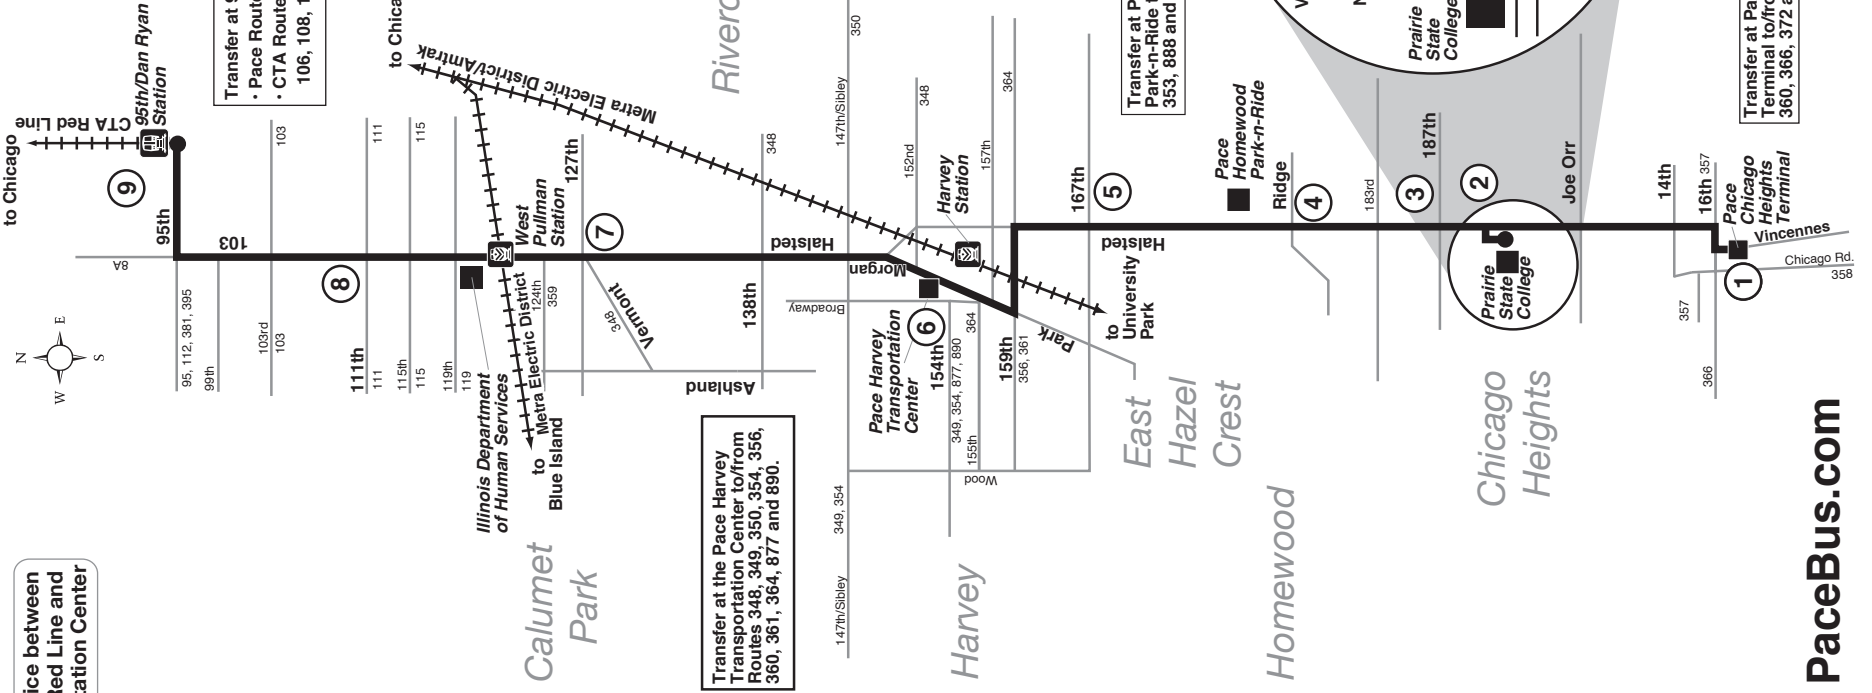

Route 352

Effective Date
January 4, 2021

Night Owl Service between 95th/Red Line and Harvey Transportation Center

Posted Stops Only
Buses on this route will stop to pick up and drop off passengers only at bus stop signs with the Pace logo and route number. Please wait for the bus at a bus stop sign.

Transfer at 95th/Dan Ryan Station to/from:
• Pace Routes 353, 359, 381 and 395.
• CTA Routes N5, N9, 29, 34, 95, 100, 103, 106, 108, 111, 112, 115 and 119.

Transfer at the Pace Harvey Transportation Center to/from Routes 348, 349, 350, 354, 356, 360, 361, 364, 877 and 890.

Transfer at Pace Homewood Park-n-Ride to/from Routes 353, 888 and 890.

Transfer at Pace Chicago Heights Terminal to/from Routes 357, 358, 360, 366, 372 and 890.

PaceBus.com

©2021 Pace 12/20/21