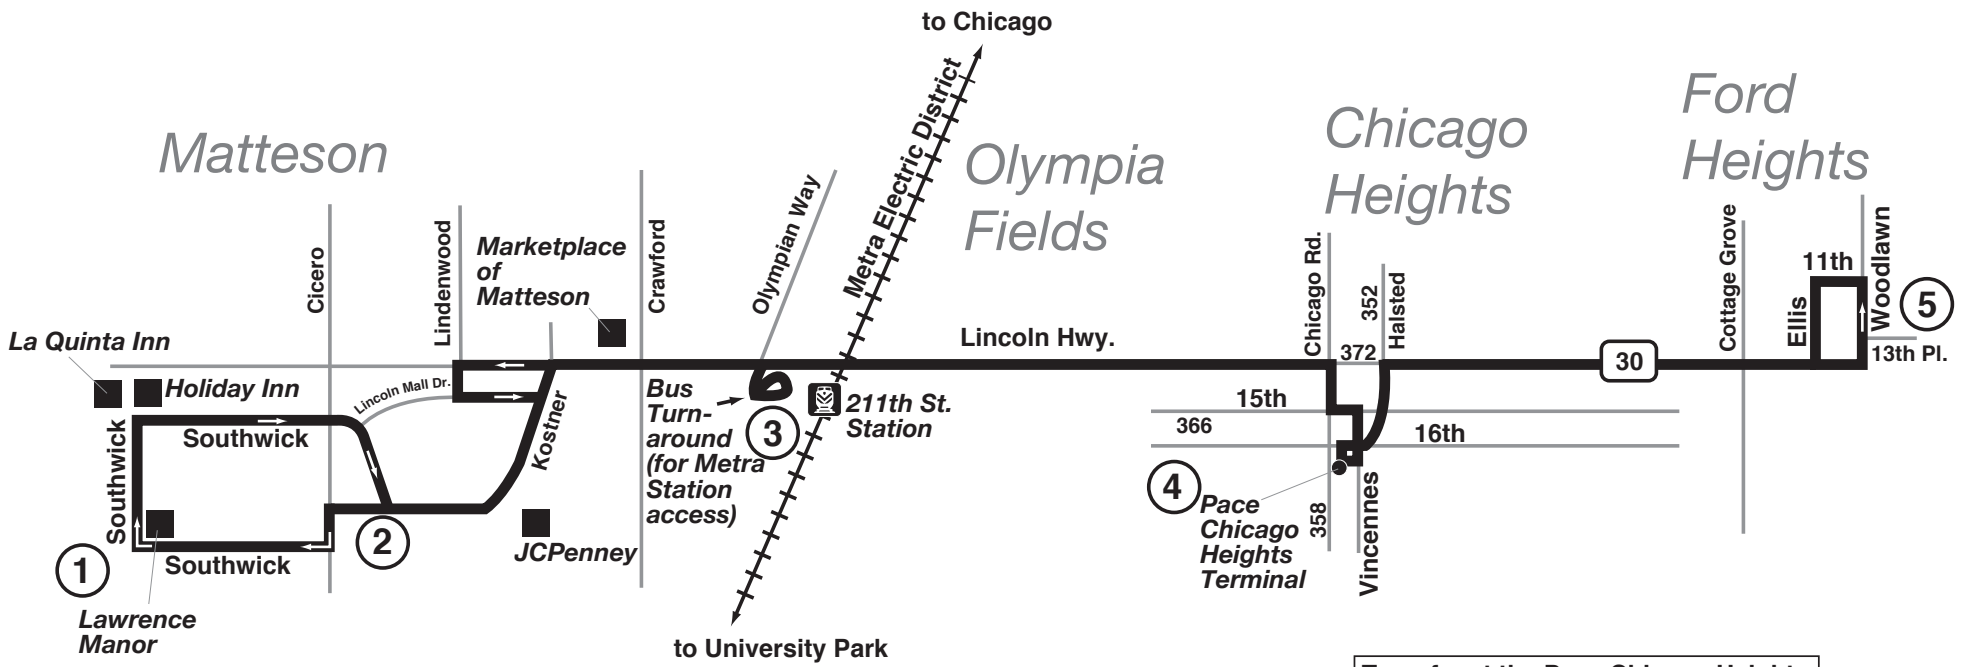

Route 357 – the following trips will NOT operate:

Weekday Eastbound (departing from Lawrence Manor except as noted): 5:17am (from Pace Chicago Heights Terminal), 5:55am (from 211th St. Metra Station), 7:09am, 8:39am, 10:09am, 11:39am, 1:09pm, 2:39pm, 4:09pm, 5:39pm, 7:14pm, 9:09pm

Saturday Westbound (departing from Woodlawn/13th Place): 10:25am, 11:55am, 1:25pm, 2:55pm, 4:25pm, 5:55pm, 7:26pm, 8:56pm

All trips on these routes that are not noted above will continue to operate their normal schedules. Pace Bus Tracker and other trip planning software will be updated as soon as possible to reflect these temporary schedule modifications.

Route 357

Effective Date
May 19, 2019

Transfer at the Pace Chicago Heights Terminal to/from Routes 352, 358, 360, 366, 372 and 890.

PS Posted Stops Only

Buses on this route will stop to pick up and drop off passengers only at bus stop signs with the Pace logo and route number. Please wait for the bus at a bus stop sign.