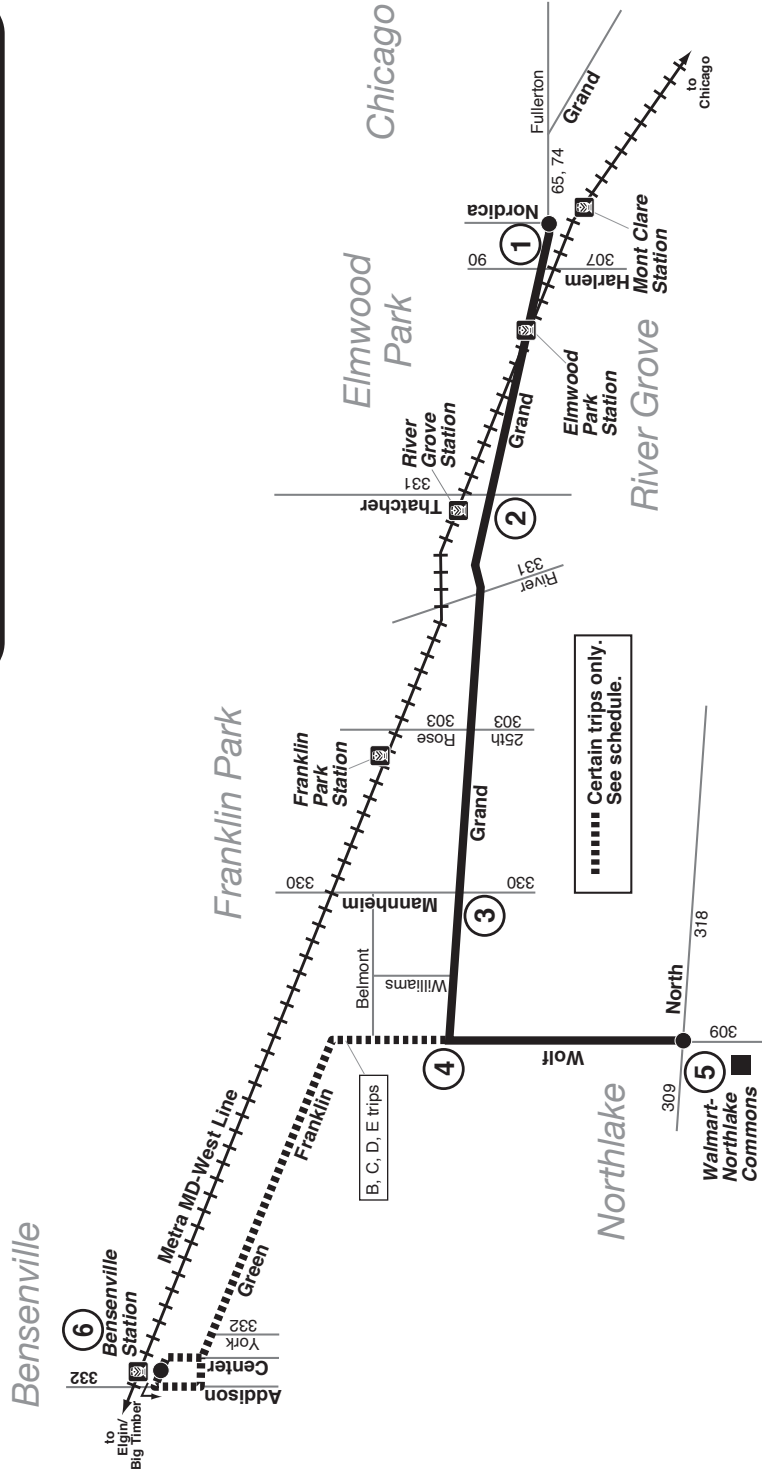

Effective Date
May 20, 2019

Route 319

©2019 RTA/04102019

REGULAR FARE ROUTE

Use your Ventra® Card
or exact fare in cash.
Driver Has No Change

TRAVEL INFORMATION

For travel information:
RTA Travel Information Center
(312) 836-7000

For other information:
Pace Customer Relations
(847) 364-PACE (7223)

CARRIER INFORMATION

OPERATED BY: Pace West
For lost and found call (708) 344-7400

ADDITIONAL INFORMATION

Unless otherwise noted, bus will stop upon signal to driver at any intersection along the route where it is safe to do so.