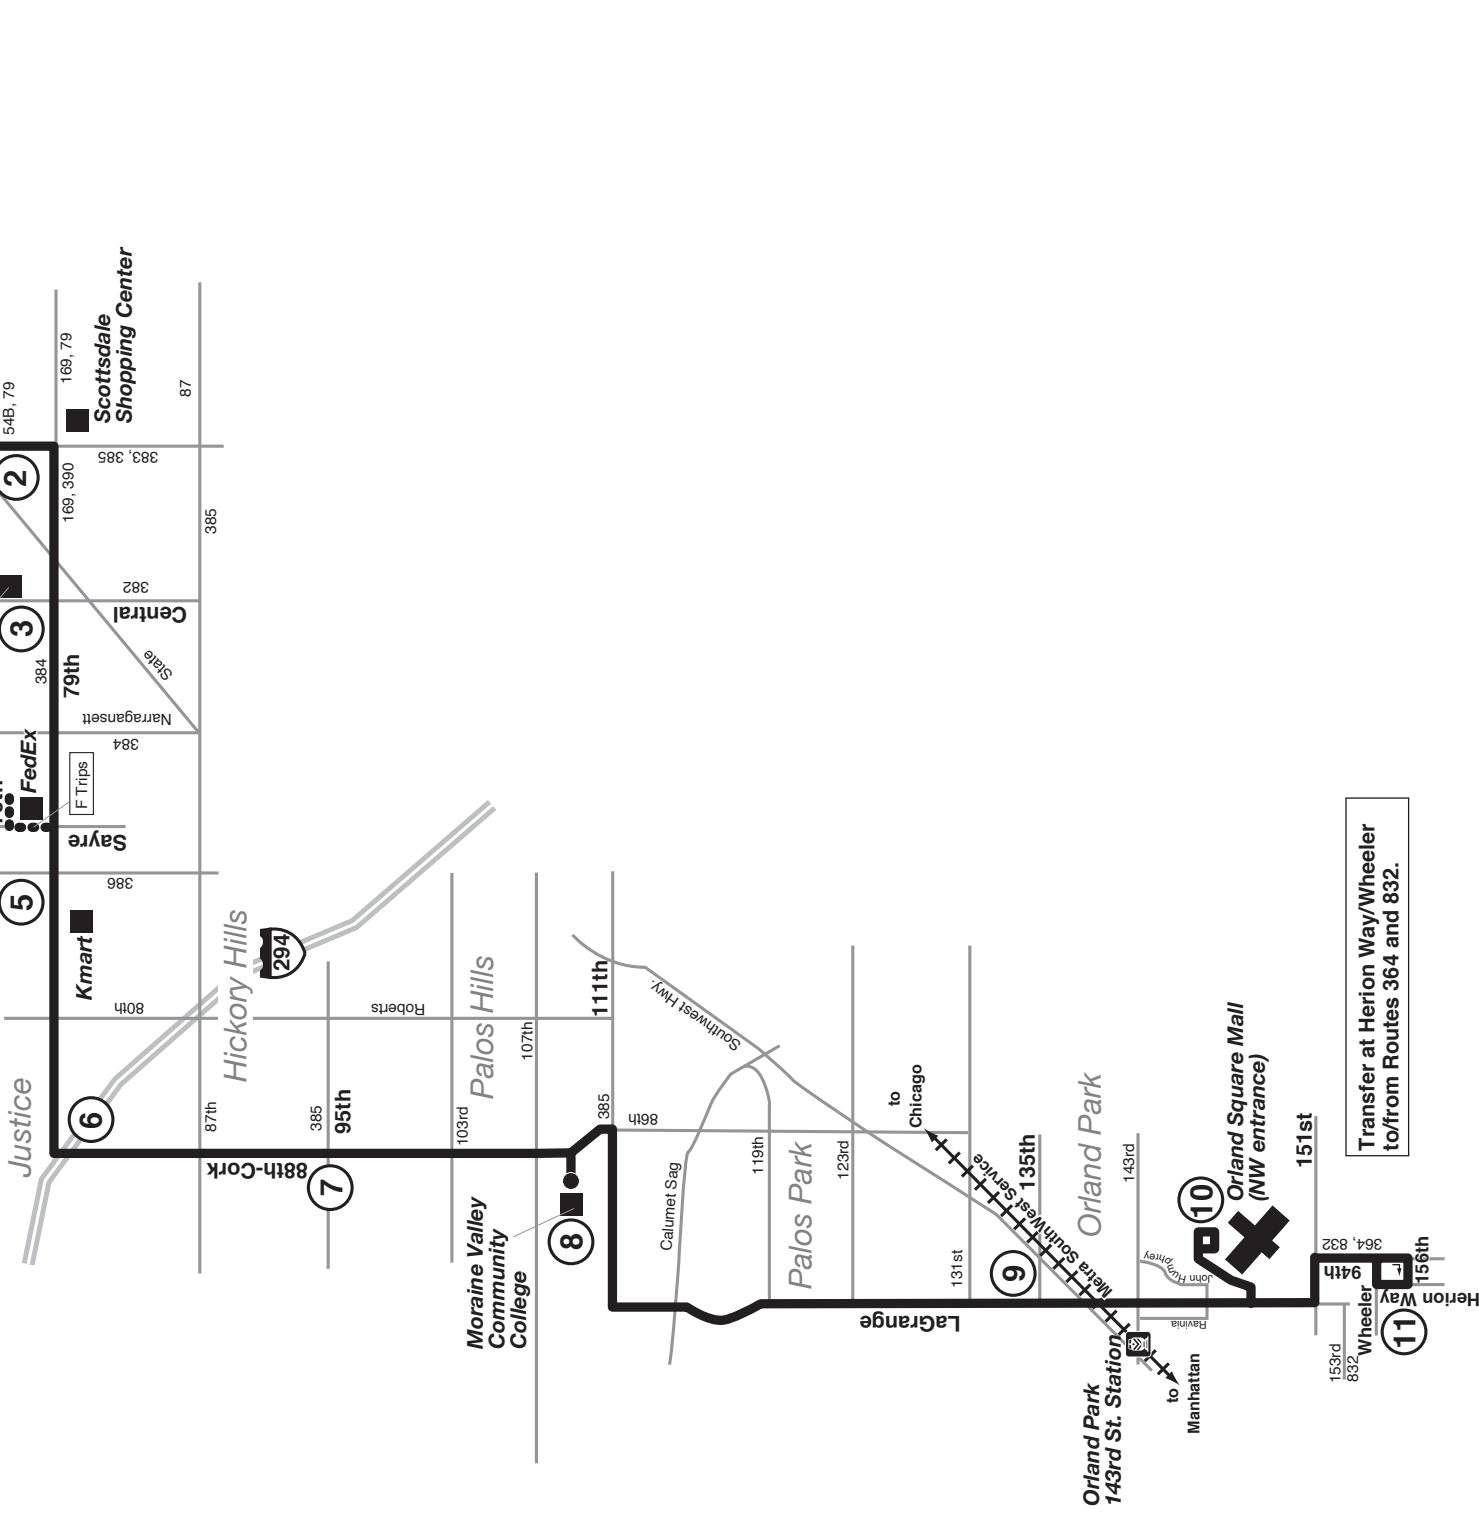

Route 379

Effective Date
September 27, 2020

CTA Orange Line
Midway Station
to Loop

Transfer at Midway Station to/from:
• Pace Routes 382, 383, 384, 385, 386 and 390.
• CTA Routes 47, 54B, 55, 55A, 55N, 59, 62H, N62, 63, 63W and 165.

Posted Stops Only
Buses on this route will stop to pick up and drop off passengers only at bus stop signs with the Pace logo and route number. Please wait for the bus at a bus stop sign.
Certain trips only. See schedule.

REGULAR FARE ROUTE

Use your Ventra® Card or exact fare in cash.
Driver Has No Change

TRAVEL INFORMATION
For travel information:
RTA Travel Information Center
(312) 836-7000
For other information:
Pace Customer Relations
(847) 364-PACE (7223)

CARRIER INFORMATION
OPERATED BY: Pace Southwest
For lost and found call (708) 598-5141

OPERATED BY: Pace West
For lost and found call (708) 344-7400

ADDITIONAL INFORMATION
The schedules, fares and other information in this timetable are subject to change. Pace does not assume responsibility for errors in timetables, nor for inconvenience or damage resulting from delayed trains or buses or failure to make connections.

Posted Stops Only
Buses on this route will stop to pick up and drop off passengers only at bus stop signs with the Pace logo and route number. Please wait for the bus at a bus stop sign.