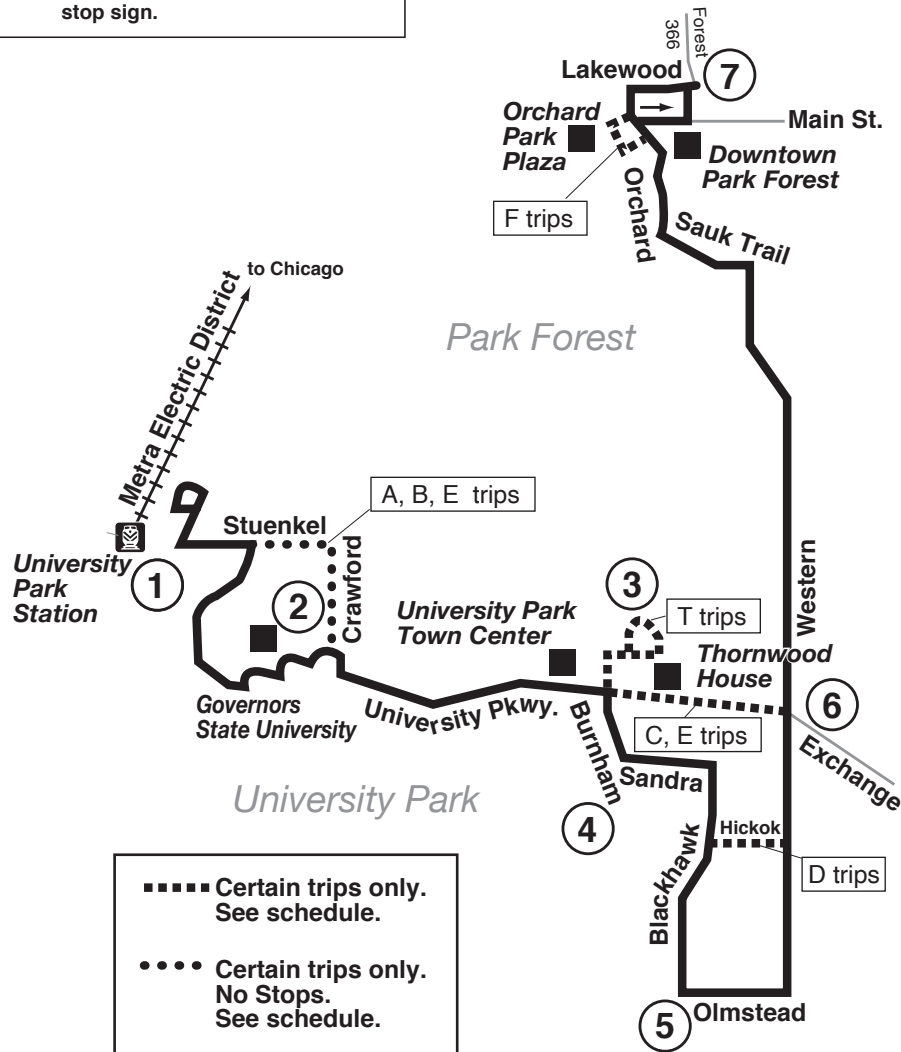

Route 367

Effective Date
September 28, 2020

PS Posted Stops Only

Buses on this route will stop to pick up and drop off passengers only at bus stop signs with the Pace logo and route number. Please wait for the bus at a bus stop sign.

----- Certain trips only.
See schedule.

..... Certain trips only.
No Stops.
See schedule.

REGULAR FARE ROUTE

Use your Ventra® Card
or exact fare in cash.
Driver Has No Change

TRAVEL INFORMATION

For travel information:
RTA Travel Information Center
(312) 836-7000

For other information:
Pace Customer Relations
(847) 364-PACE (7223)

CARRIER INFORMATION

OPERATED BY: Pace South
For lost and found call (708) 331-0051

ADDITIONAL INFORMATION

The schedules, fares and other information in this timetable are subject to change. Pace does not assume responsibility for errors in timetables, nor for inconvenience or damage resulting from delayed trains or buses or failure to make connections.

PS Posted Stops Only

Buses on this route will stop to pick up and drop off passengers only at bus stop signs with the Pace logo and route number. Please wait for the bus at a bus stop sign.