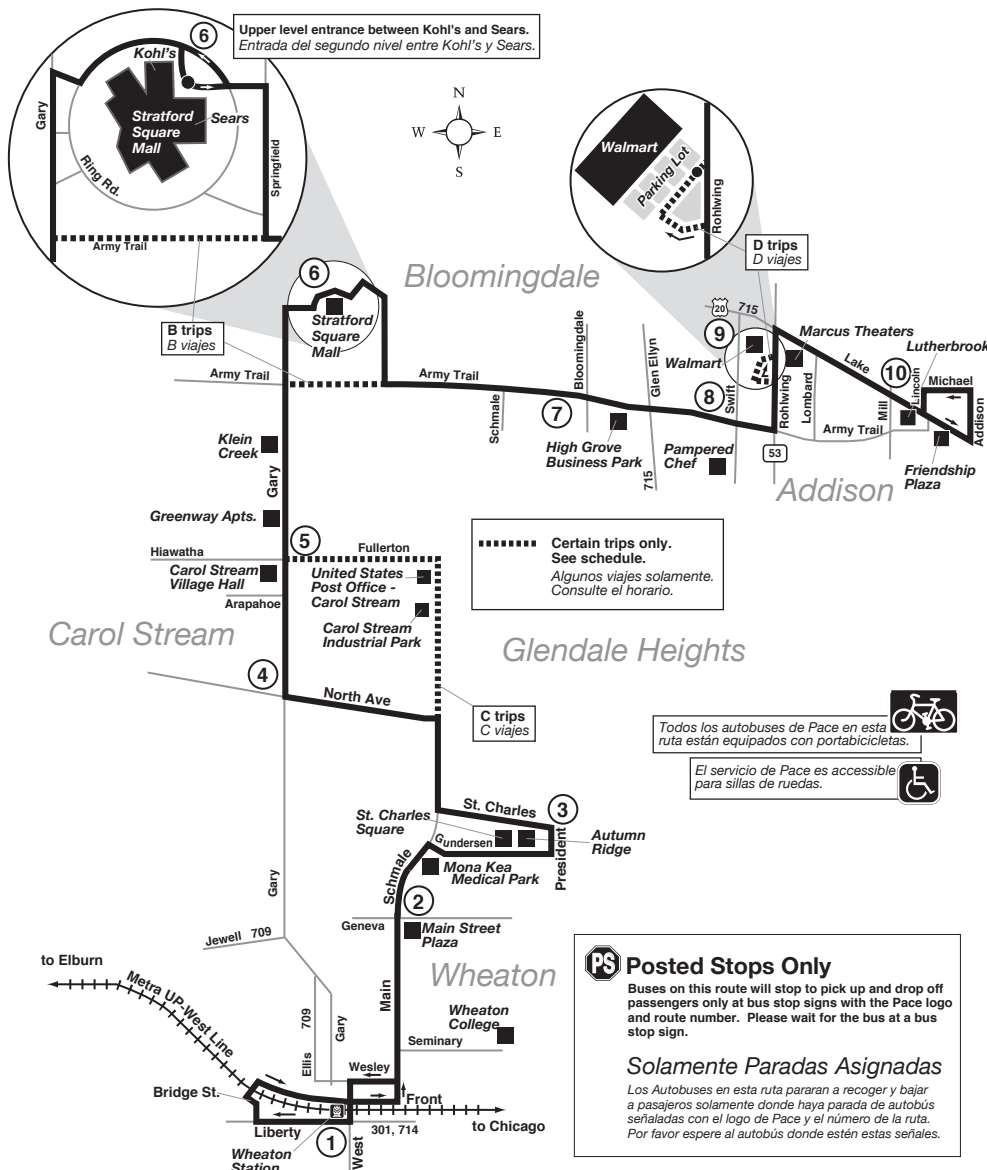

Route 711

Effective Date
May 20, 2019

Transfer at the Wheaton Metra Station to/from Routes 301, 709, 714 and the Wheaton-Winfield On Demand. Call 630-379-1976 for details about On Demand service boundaries, service hours and to schedule a ride.

Transborde en la estación Metra de Wheaton a/de las Rutas 301, 709, 714 y el servicio On Demand de Wheaton-Winfield. Llame al 630-379-1976 para detalles sobre el área del servicio On Demand, horas de servicio, y para reservar su viaje.

PS Posted Stops Only
Buses on this route will stop to pick up and drop off passengers only at bus stop signs with the Pace logo and route number. Please wait for the bus at a bus stop sign.

Solamente Paradas Asignadas
Los Autobuses en esta ruta pararan a recoger y bajar a pasajeros solamente donde haya parada de autobús señaladas con el logo de Pace y el número de la ruta. Por favor espere al autobús donde estén estas señales.

REGULAR FARE ROUTE

Use your Ventra® Card or exact fare in cash.
Driver Has No Change

TRAVEL INFORMATION

For travel information:
RTA Travel Information Center
(312) 836-7000

For other information:
Pace Customer Relations
(847) 364-PACE (7223)

CARRIER INFORMATION

OPERATED BY: MV Transportation - Batavia
For lost and found call (630) 406-5124

ADDITIONAL INFORMATION

TARIFA PARA RUTA REGULAR

Use su tarjeta Ventra® o tarifa exacta en efectivo.
El Conductor No Tiene Cambio

CENTRO DE INFORMACION

Para información sobre viajes:
Centro de Información sobre Viajes del RTA
(312) 836-7000

Para otra información:
Departamento de Servicio al Cliente de Pace
(847) 364-PACE (7223)

COMPAÑIA DE TRANSPORTE

OPERADO POR: MV Transportation - Batavia
Para información sobre objetos perdidos (630) 406-5124

INFORMACION ADICIONAL

711 Wheaton-Addison

All Pace service is wheelchair accessible.