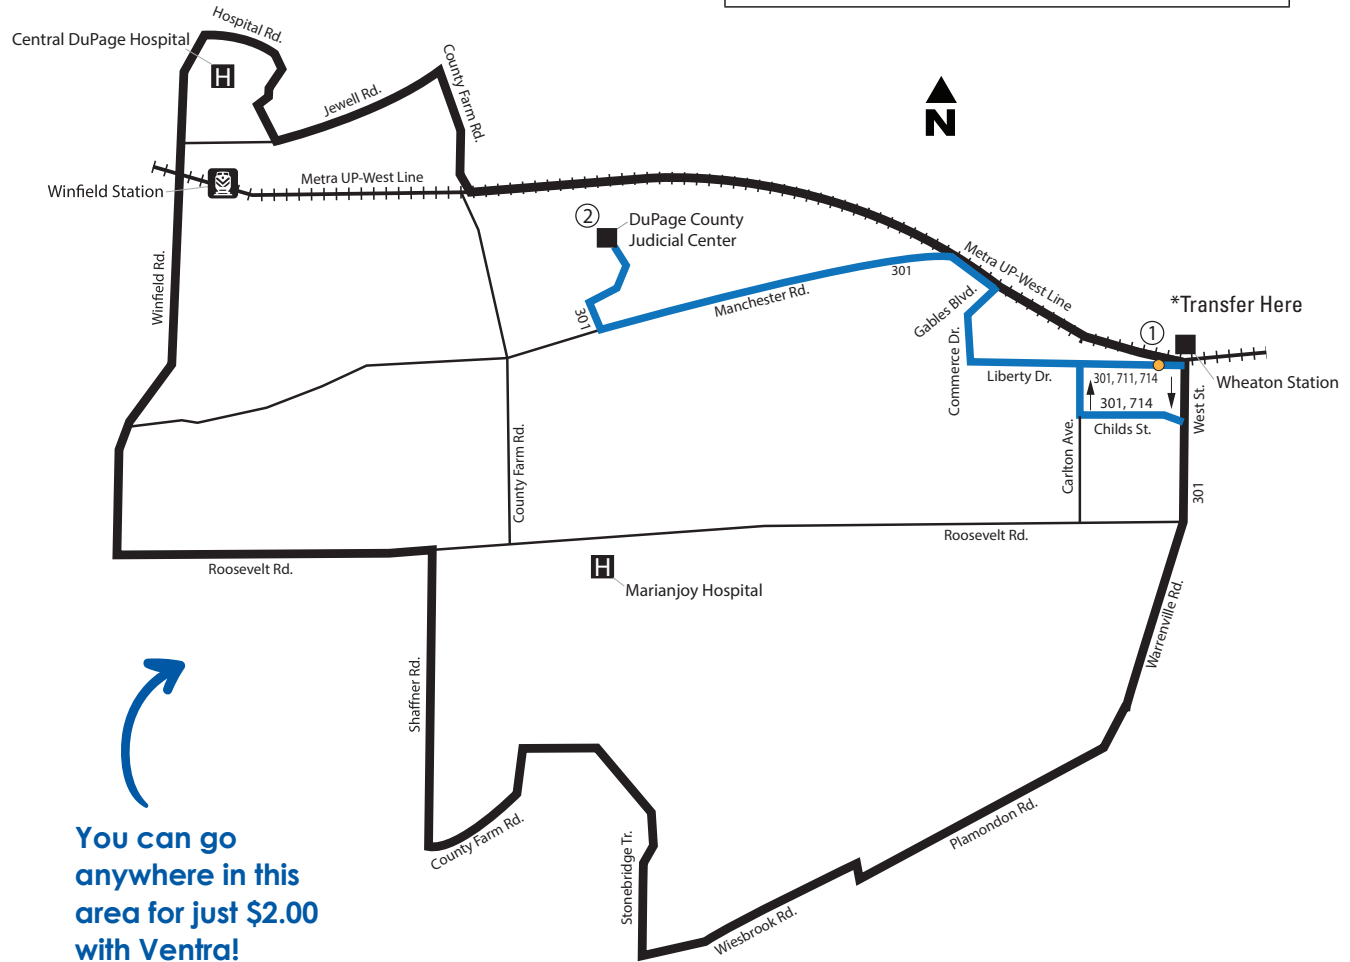

*Bus arrives/departs from the Wheaton - Winfield On Demand bus stop located on the southwest corner of Liberty/West. No Saturday, Sunday or holiday service. For additional scheduled service information, please visit PaceBus.com

Reserving your trip is easy. Simply book your trip by giving us a call to go anywhere in the designated service area. Rides are booked on a first come, first serve basis, so make sure to secure your spot at least one hour (or up to 7 days) in advance. Get out the door and on your way with Pace On Demand.

\$1 fare is available to seniors, persons with disabilities, Medicare card holders, and military personnel.

 Wheaton - Winfield On Demand Shuttle
 At the Wheaton Metra Station, bus arrives/departs from the Wheaton - Winfield On Demand bus stop located on the southwest corner of Liberty/West.
*Transfer at the Wheaton Metra Station to/from Pace Routes 301, 709, 711 and 714.

You can go anywhere in this area for just \$2.00 with Ventra!

Get started:

Weekdays
6:30 am - 6:45 pm

Reservations
1 hour - 7 days prior

Phone
630-379-1976

One way \$2.00
Cash = \$2.25

Get riding!