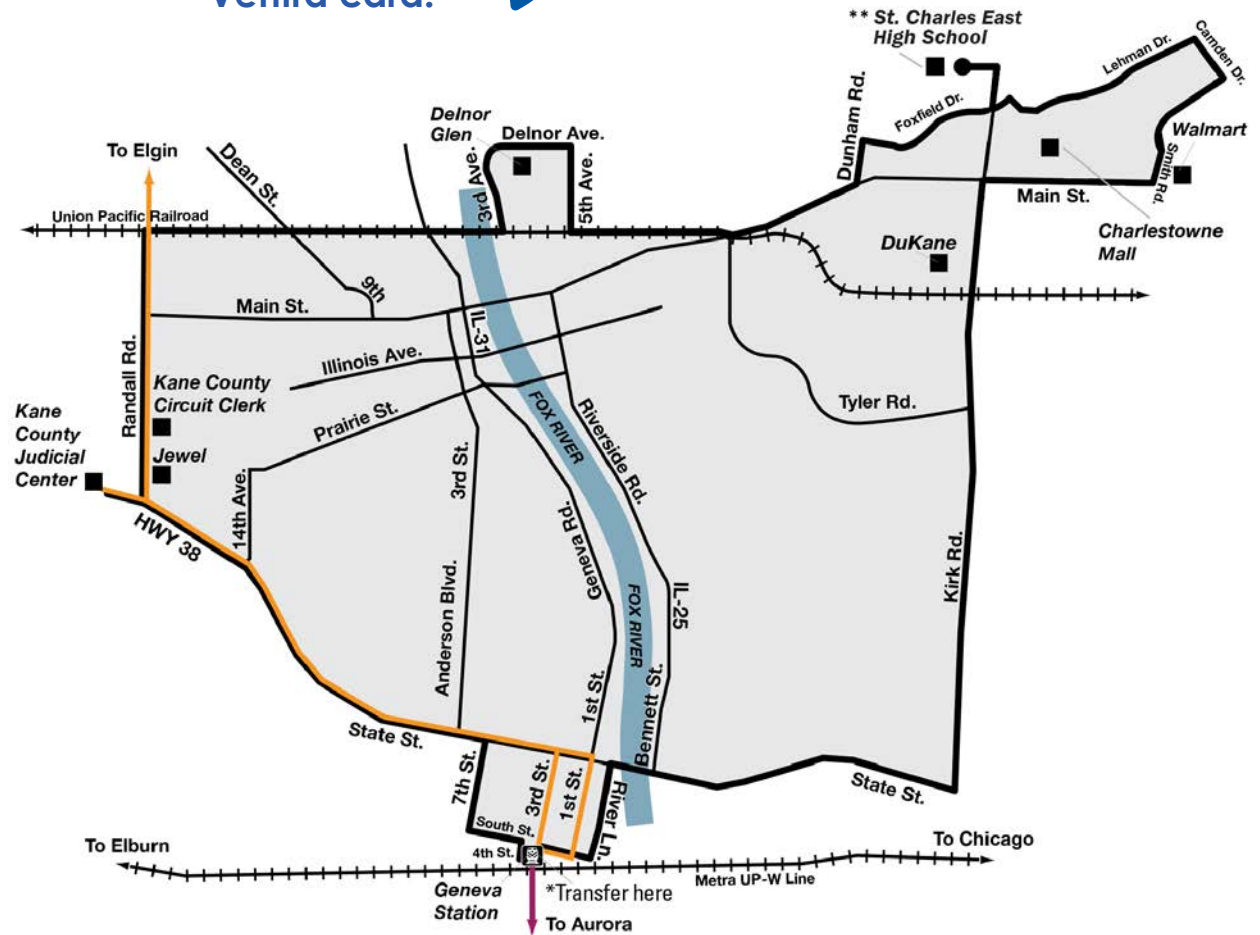

Board the On Demand without a reservation at the locations and times shown above. The Kane County Judicial Center will be served by reservation between 9:00 am and 3:30 pm ONLY. At other hours, connect to Pace Route 801 to access the Judicial Center.

At the Geneva Metra Station, pickups do not need to be prearranged. See schedule on reverse. On Demand service is wheelchair accessible and is open to the general public.

Visit PaceBus.com for more information.

* Transfer at the Geneva Station to/from Routes 801 and 802 and the Batavia On Demand (847) 254-7471.

Dark black line indicates On Demand service area borders. Locations on both sides of the border road are served.

Connecting Routes
801 
802 

**Service to/from St. Charles East High School is by reservation ONLY. Buses will pick up and drop off passengers ONLY at the bus stop located in front of Norris Cultural Arts Center.